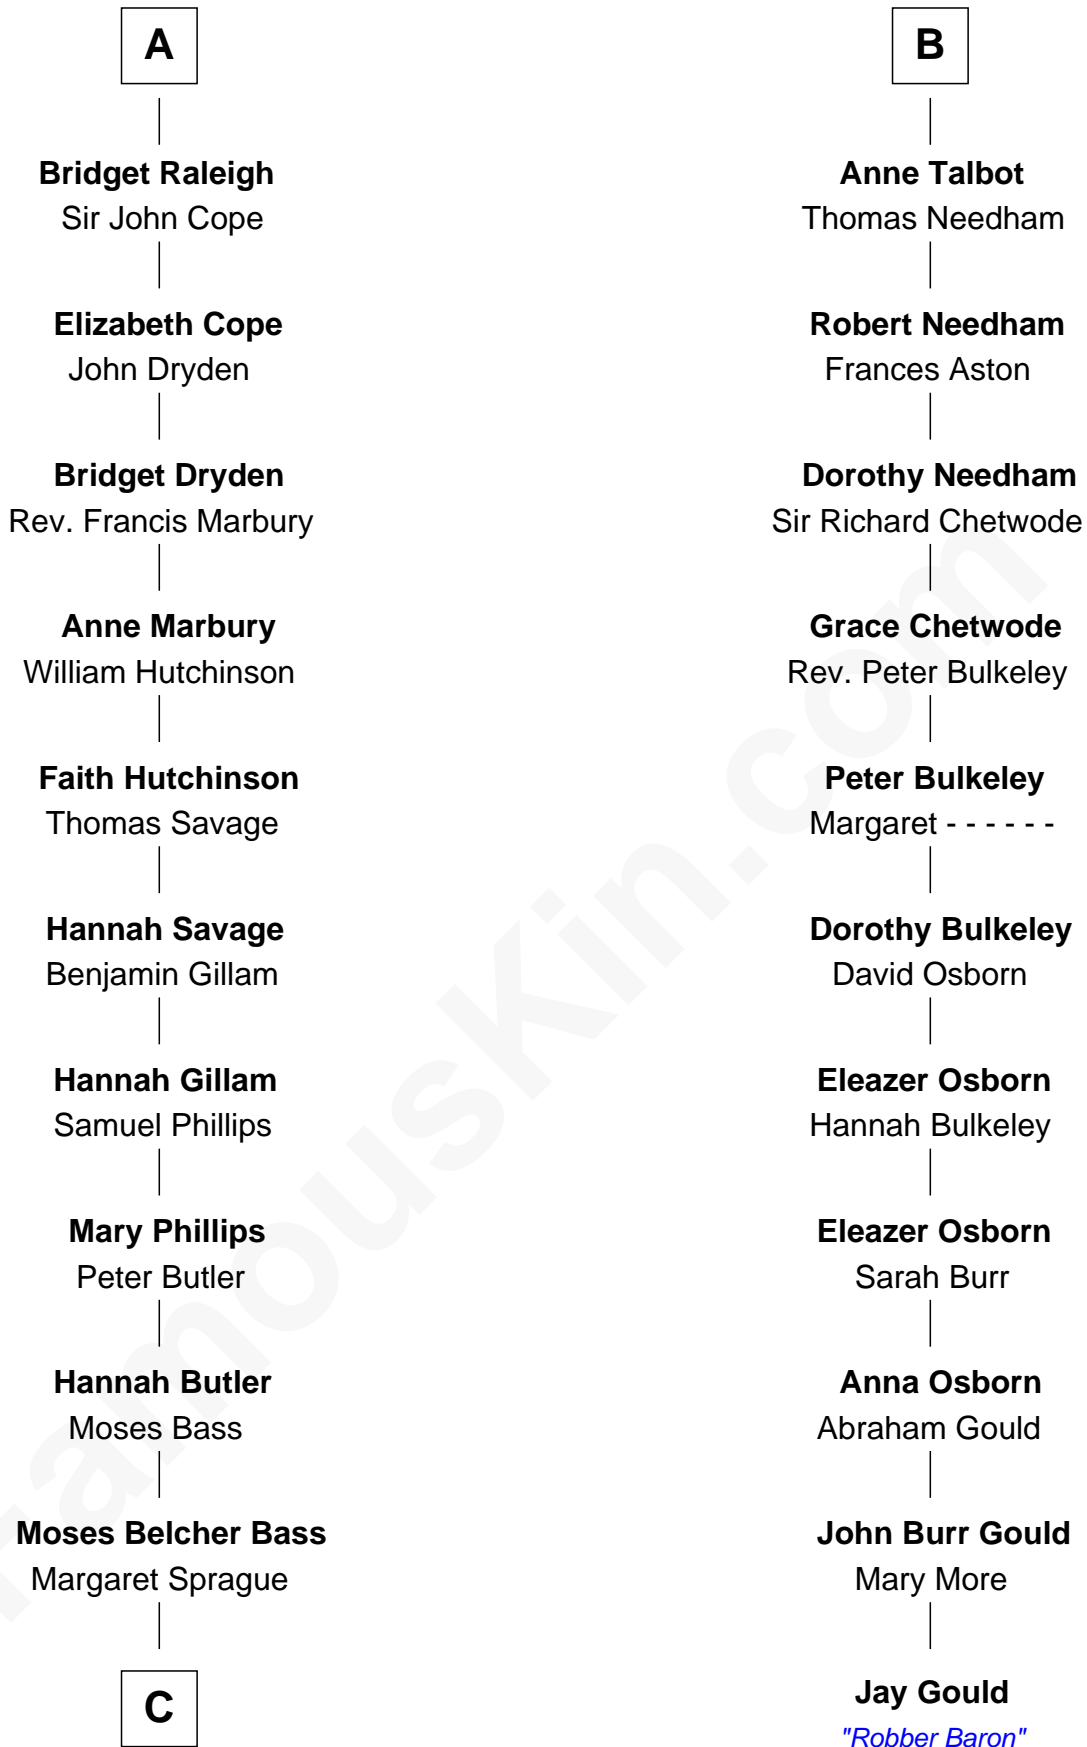

FamousKin.com

Relationship Chart of

Erskine Childers

4th President of Ireland

17th cousin 4 times removed of

Jay Gould

American Railroad "Robber Baron"

C

—
Mary Butler Bass

Elisha Smith

—
Cordelia Miller Smith

William Robert Pearmain

—
Margaret Cushing Pearmain

Dr. Hamilton Osgood

—
Mary Alden Osgood

Erskine Childers