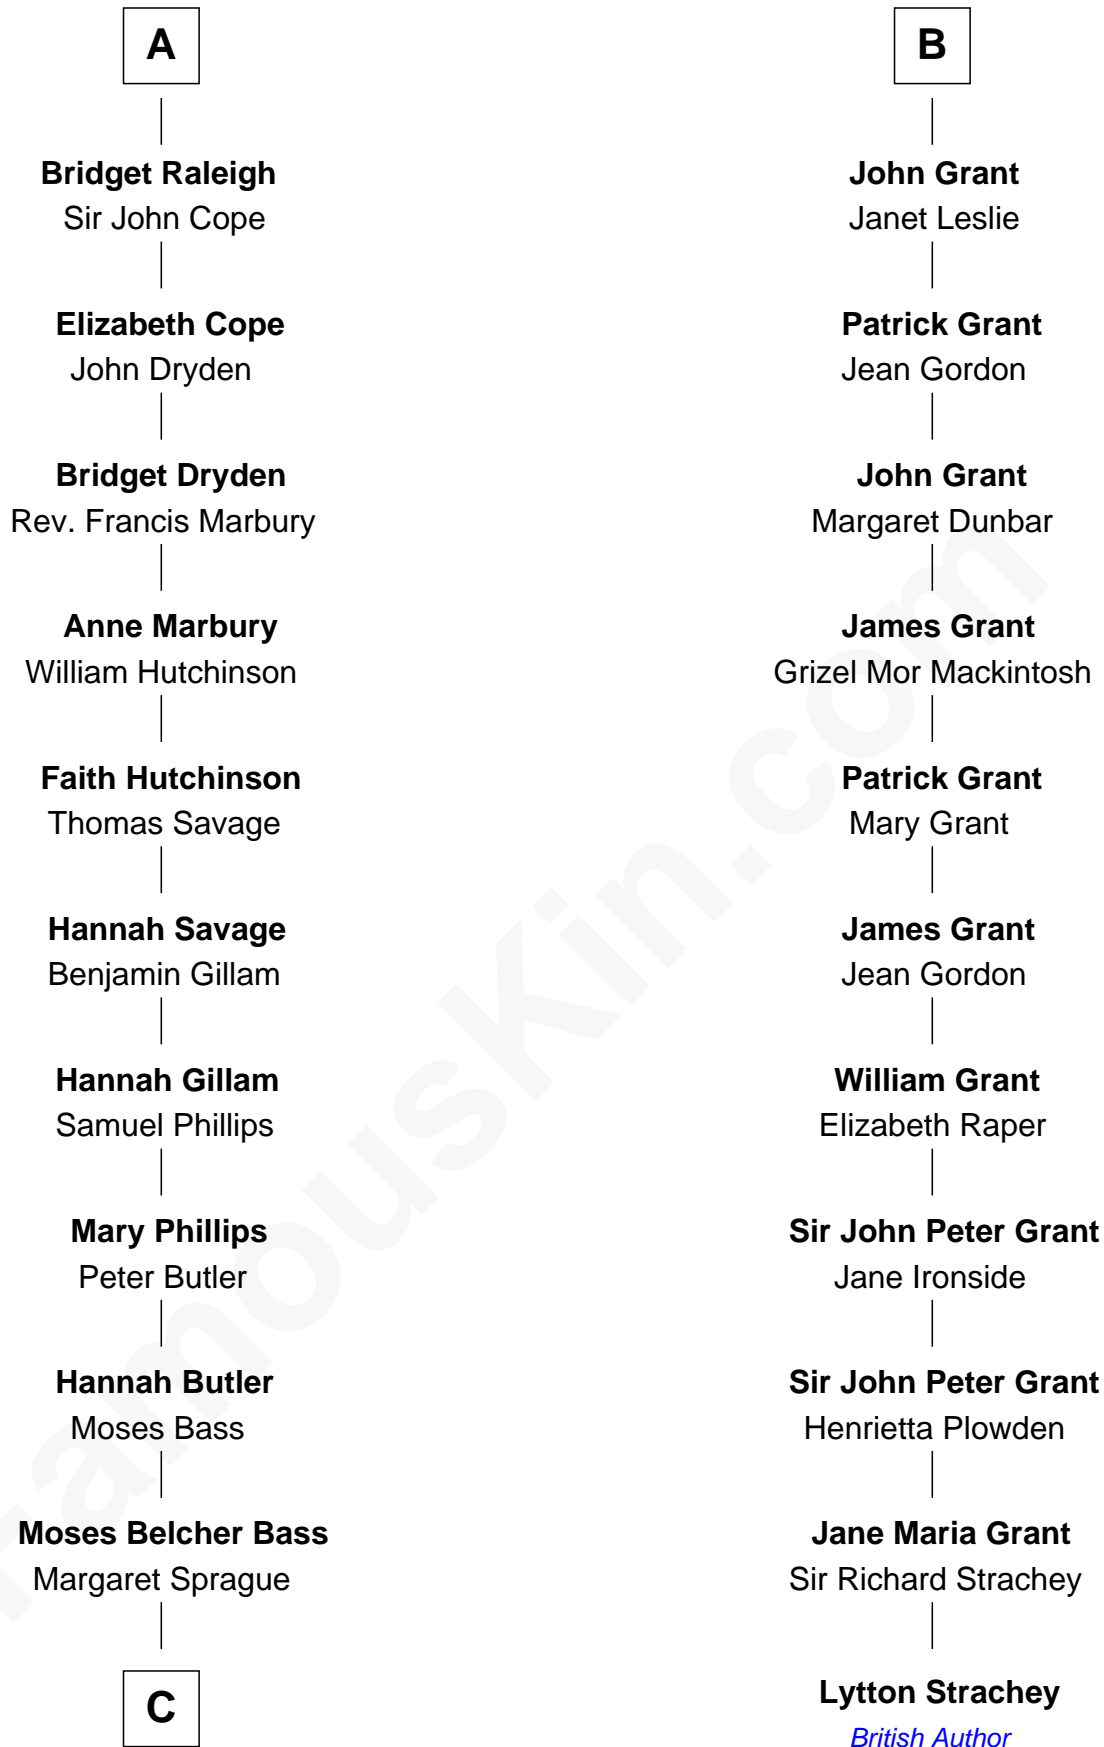

# FamousKin.com Relationship Chart of

**Erskine Childers**

*4th President of Ireland*

17th cousin 4 times removed of

**Lytton Strachey**

*Author and Co-Founder of Bloomsbury Group*

**Edmund Fitzalan**

Alice de Warenne

**C**

—  
**Mary Butler Bass**

Elisha Smith

—  
**Cordelia Miller Smith**

William Robert Pearmain

—  
**Margaret Cushing Pearmain**

Dr. Hamilton Osgood

—  
**Mary Alden Osgood**

Erskine Childers

—  
**Erskine Childers**

*4th President of Ireland*

FamousKin.com