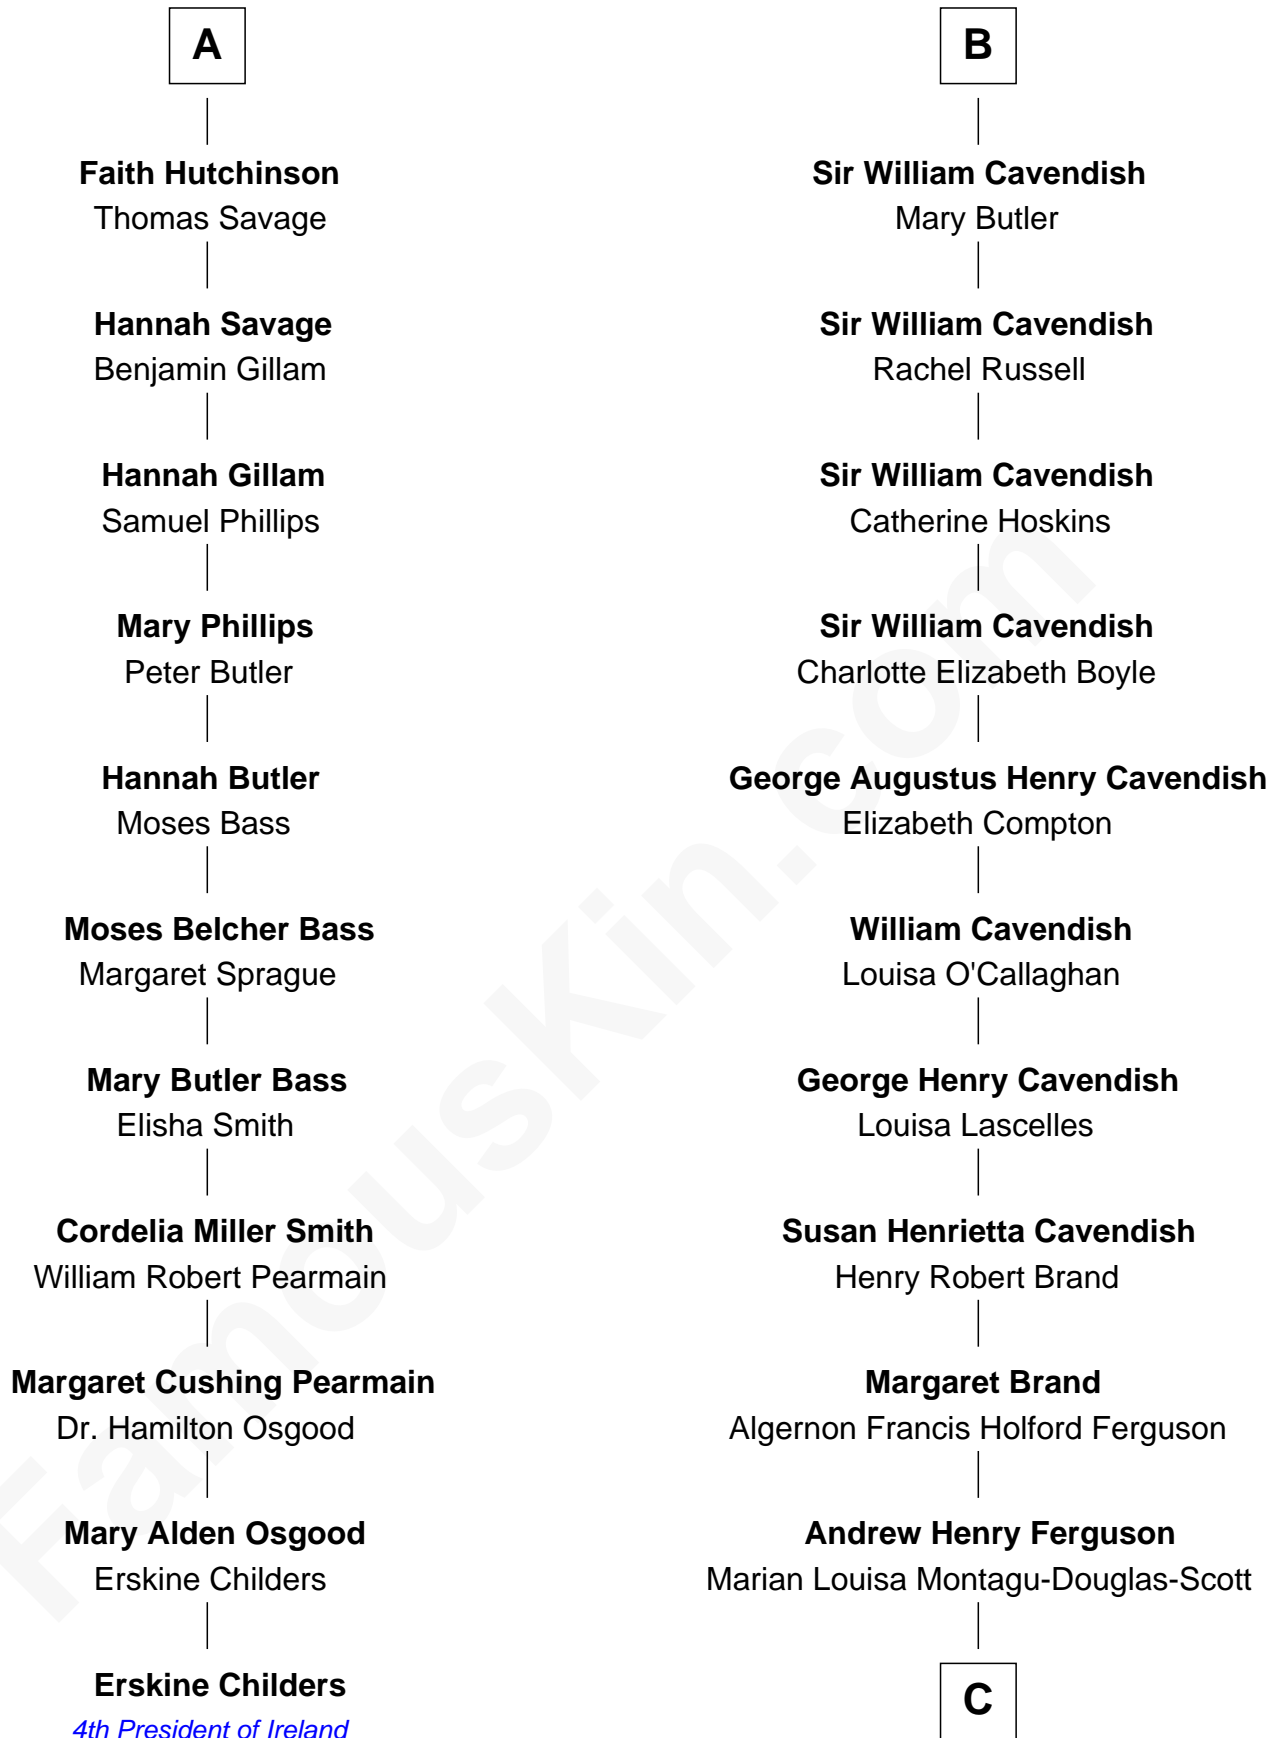

*with wife
Marine Bellers*

Elizabeth Greene

William Raleigh

Anne Greene

Sir Thomas Pinchbeck

Sir Edward Raleigh

Margaret Verney

Elizabeth Pinchbeck

Christian Bruce

Anne Marbury

William Hutchinson

William Cavendish

Elizabeth Cecil

A

B

C

Ronald Ivor Ferguson

Susan Mary Wright

Sarah Ferguson

Duchess of York

FamousKin.com