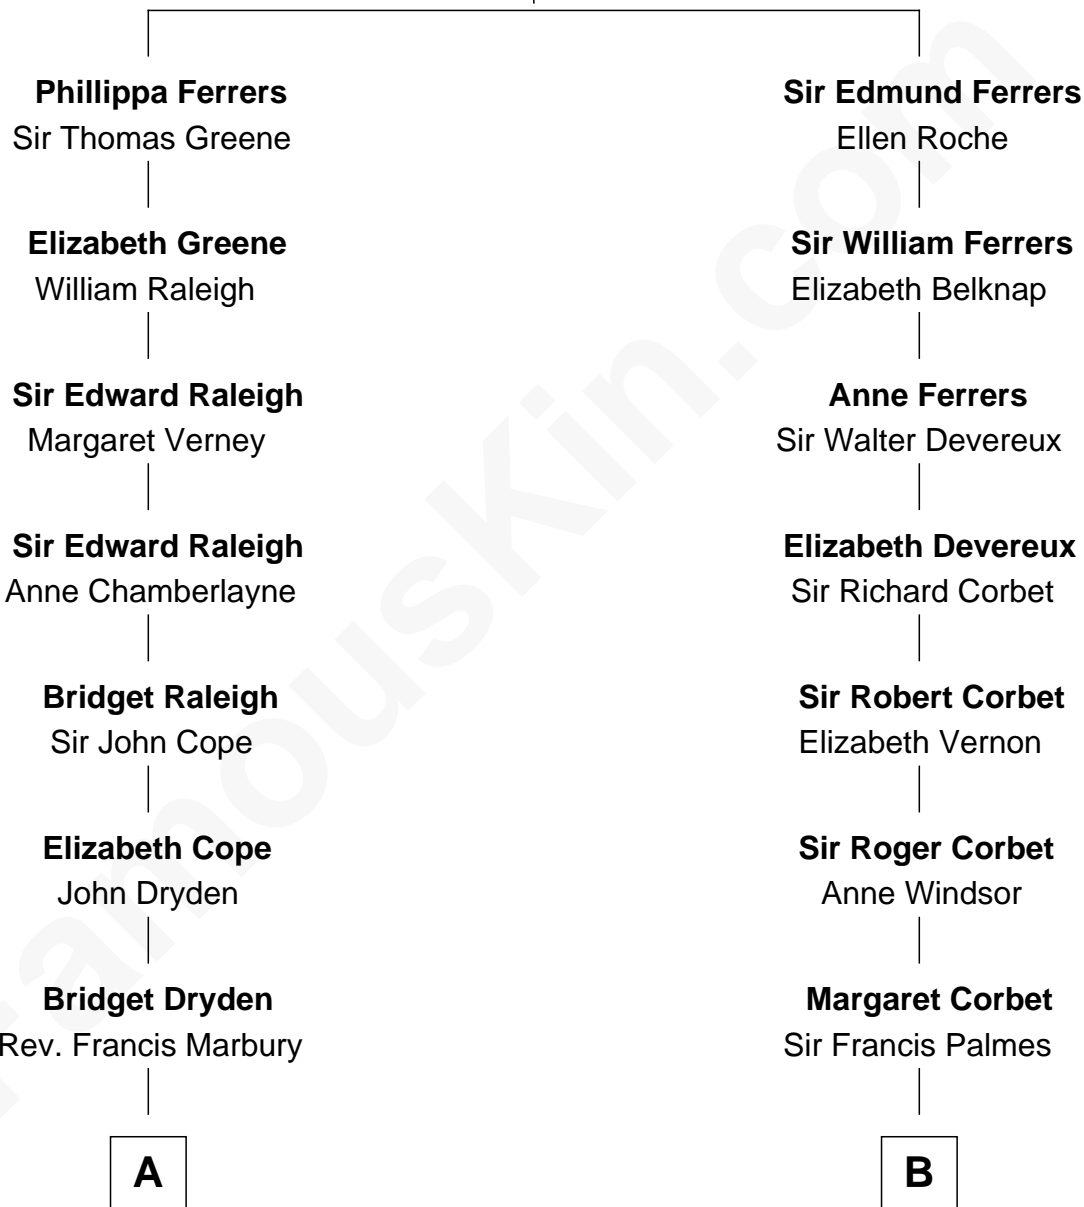

# FamousKin.com Relationship Chart of

**Erskine Childers**

*4th President of Ireland*

16th cousin 2 times removed of

**Joan Fontaine**

*Movie Actress*

**Robert de Ferrers**  
Margaret Despencer

**C**

—  
**Mary Alden Osgood**

Erskine Childers

—  
**Erskine Childers**

*4th President of Ireland*

FamousKin.com