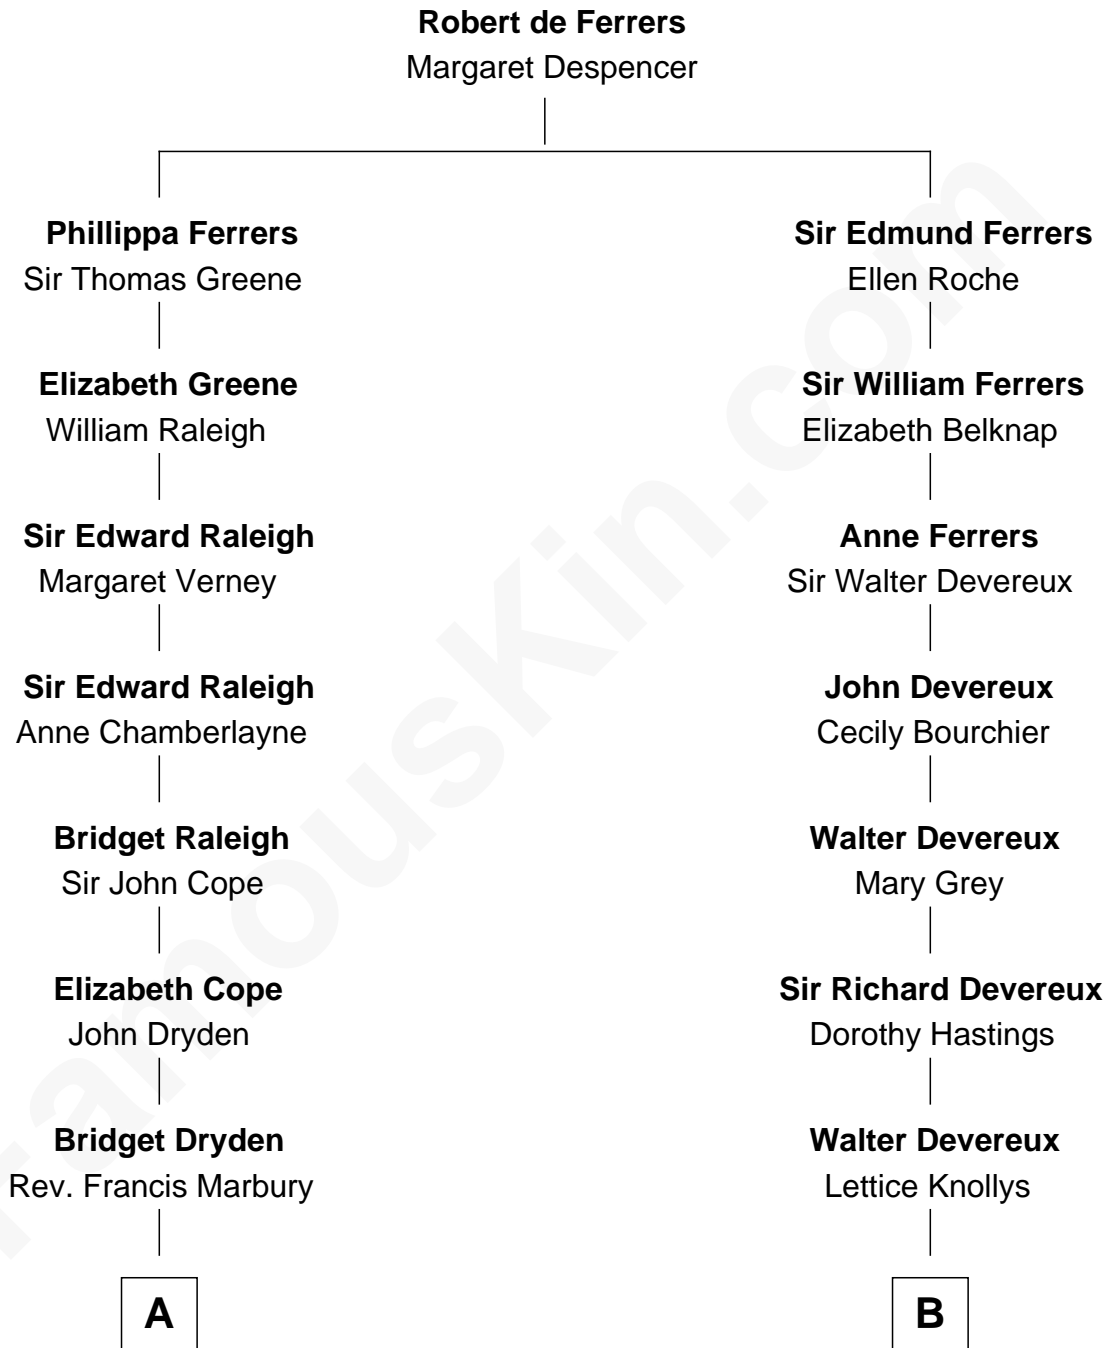

FamousKin.com

Relationship Chart of

Erskine Childers

4th President of Ireland

14th cousin 4 times removed of

Lt. Gen. James Brudenell

Leader of the "Charge of the Light Brigade"

C

—
Mary Alden Osgood

Erskine Childers

—
Erskine Childers

4th President of Ireland

FamousKin.com