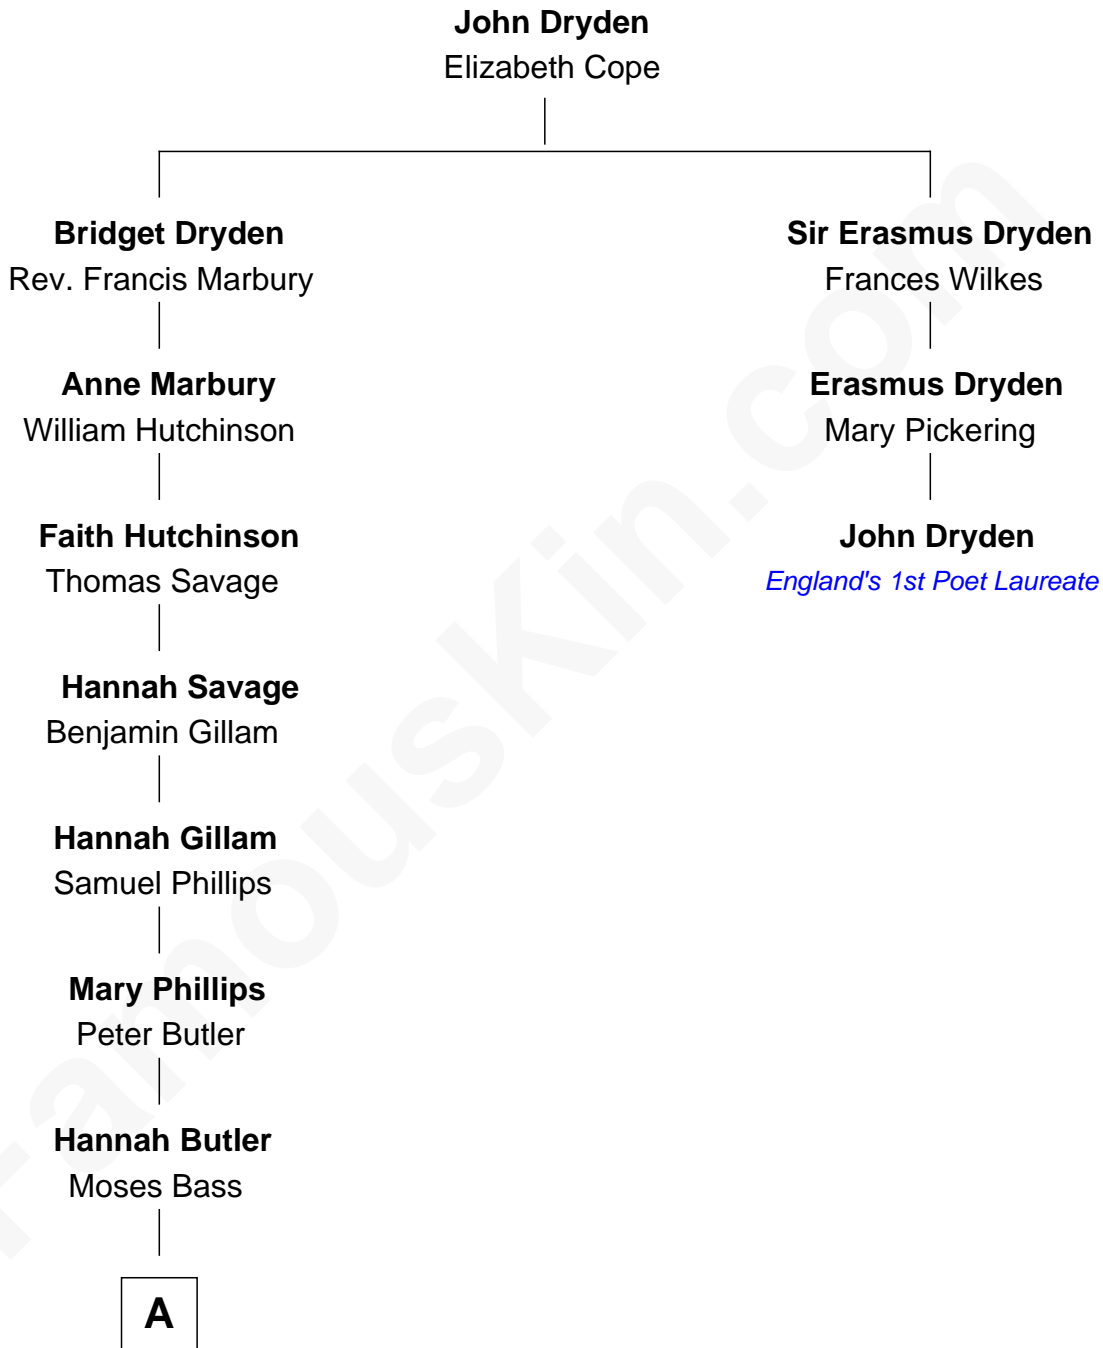

## Relationship Chart of

### Erskine Childers

*4th President of Ireland*

2nd cousin 10 times removed of

**John Dryden**

*England's First Poet Laureate*

**A**

—  
**Moses Belcher Bass**

Margaret Sprague