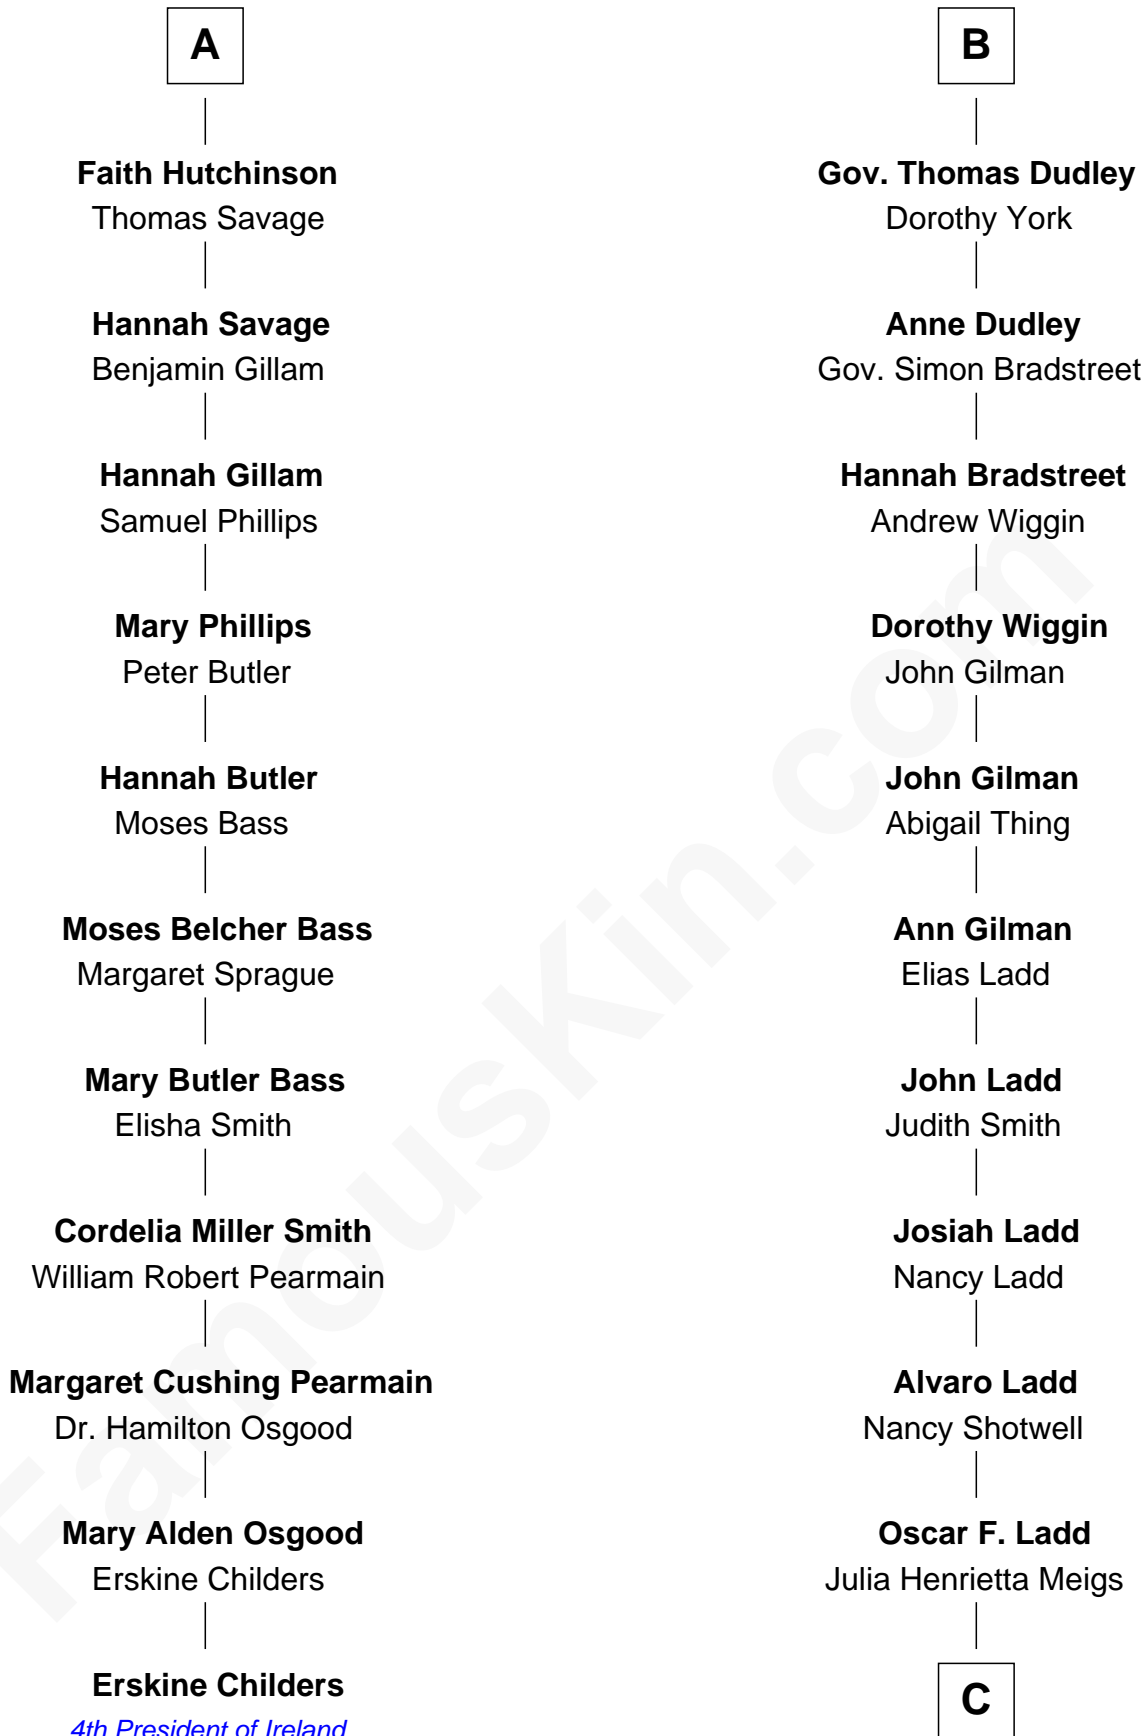

FamousKin.com

Relationship Chart of

Erskine Childers

4th President of Ireland

17th cousin 1 time removed of

Alan Ladd

Movie Actor

Sir Walter Blount

Sancha de Ayala

Sir Thomas Blount

Margaret de Gresley

Sir Thomas Blount

Agnes Hawley

Anne Blount

William Marbury

Robert Marbury

Constance Blount

Sir John Sutton

Sir John Sutton

Elizabeth Berkeley

Sir Edmund Sutton

Joyce Tiptoft

Sir Edward Sutton

Cecily Willoughby

Sir John Sutton

Cecily Grey

Sir Henry Dudley

----- Ashton

Probable

Roger Dudley

Susanna Thorne

B