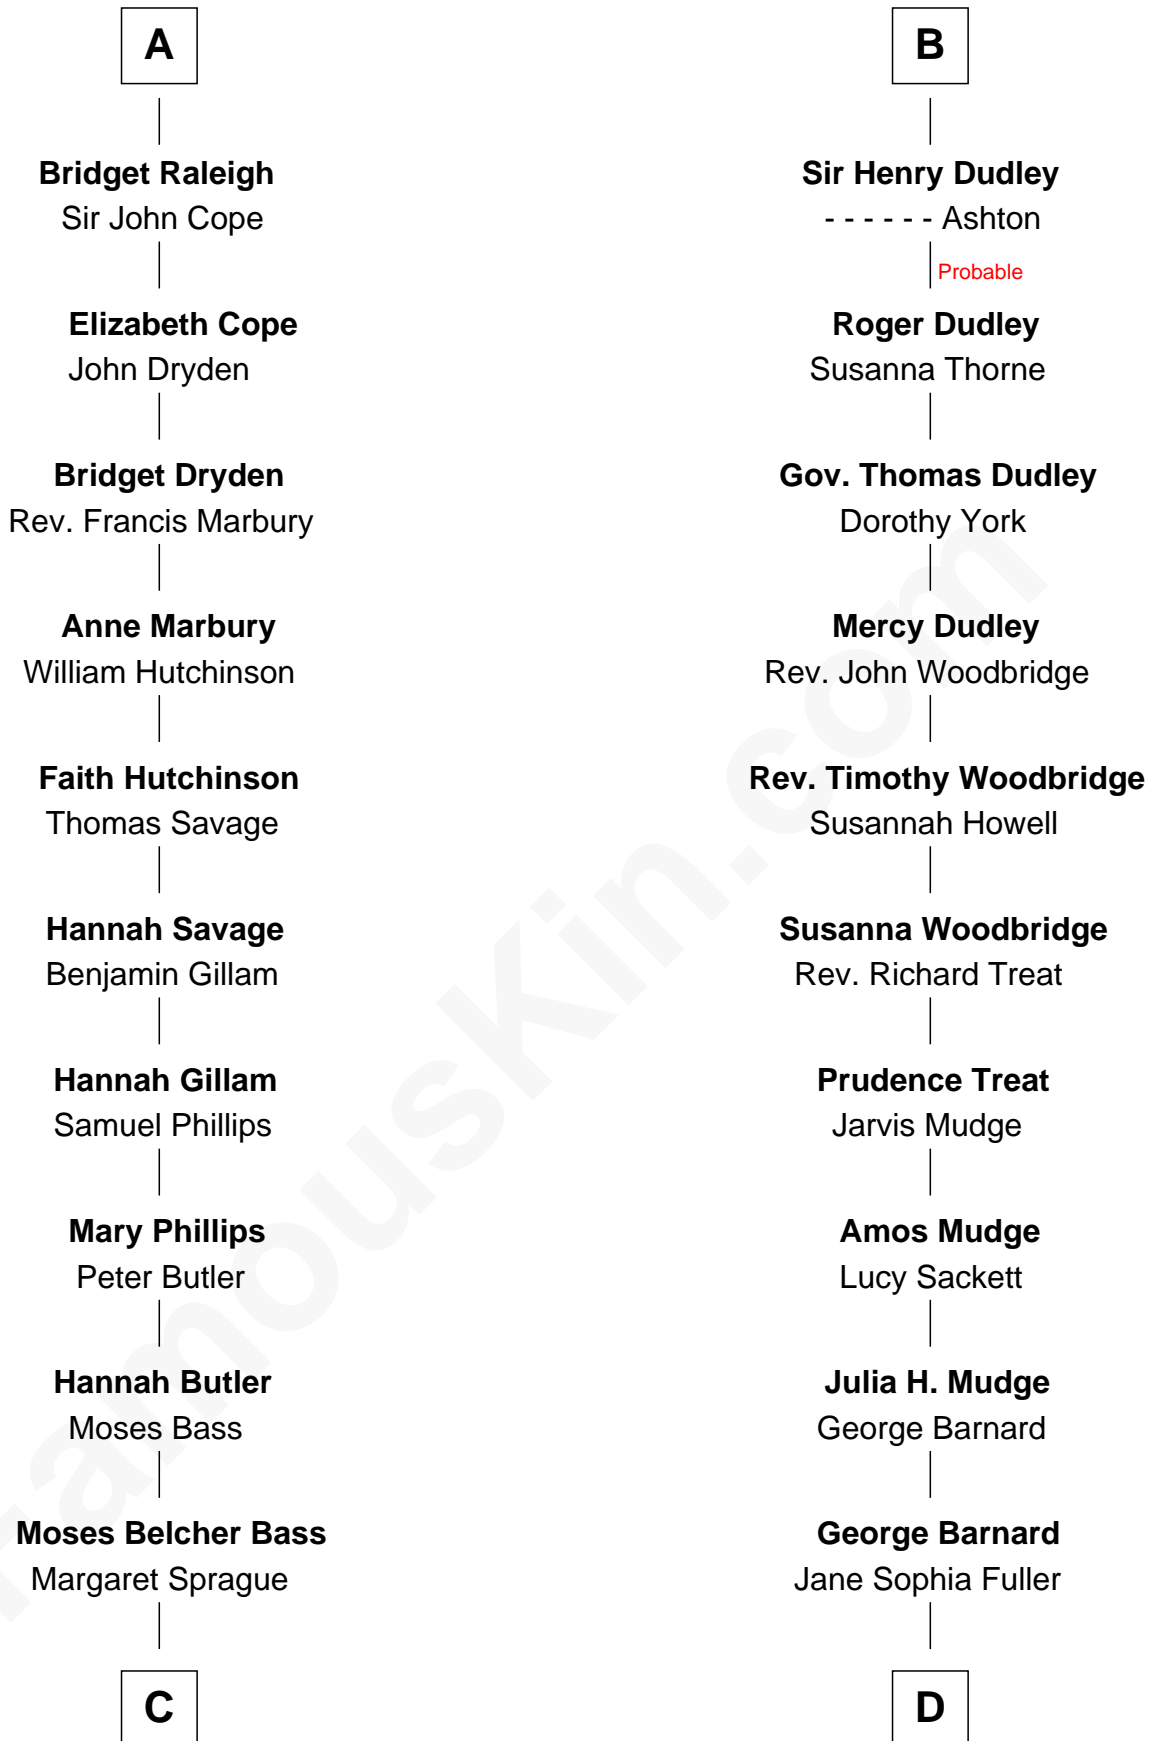

FamousKin.com

Relationship Chart of

Erskine Childers

4th President of Ireland

19th cousin 2 times removed of

Dick Clark

Radio and TV Host

Edmund Fitzalan

Alice de Warenne

C

Mary Butler Bass

Elisha Smith

Cordelia Miller Smith

William Robert Pearmain

Margaret Cushing Pearmain

Dr. Hamilton Osgood