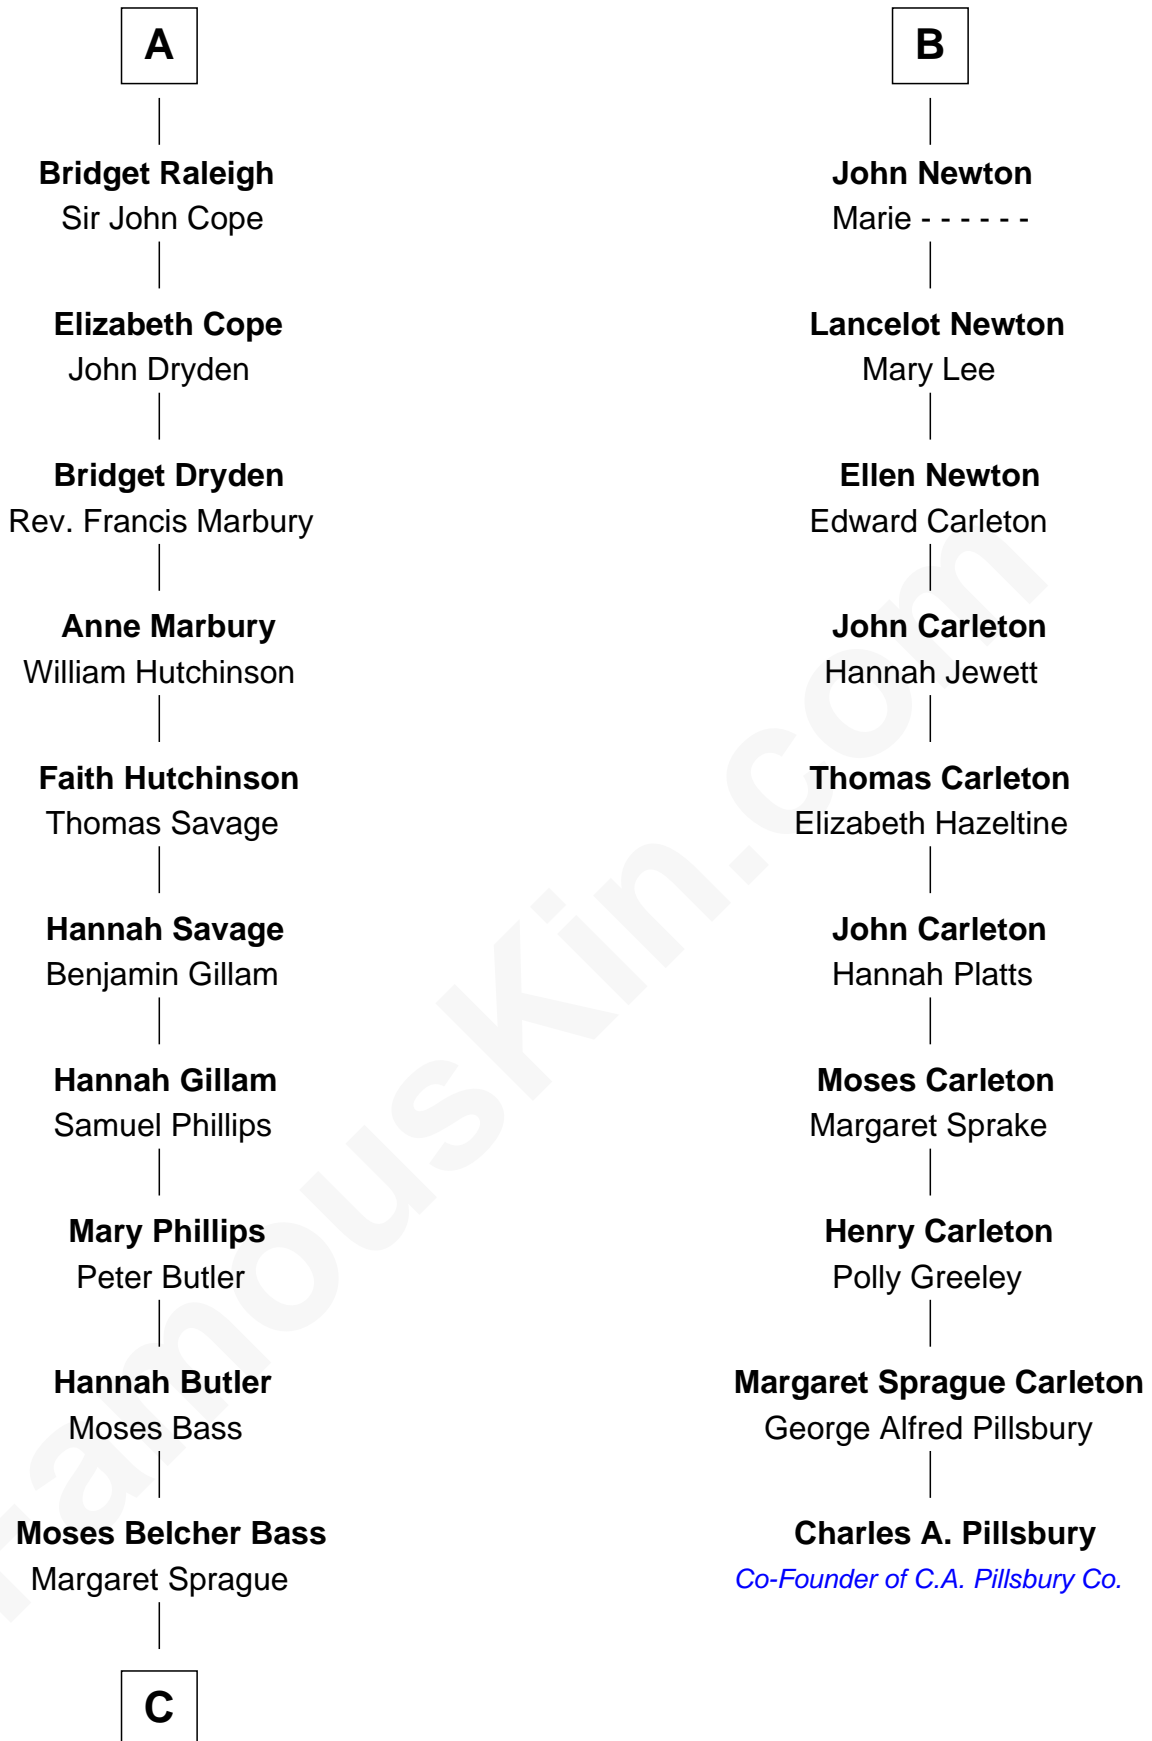

## Relationship Chart of

### Erskine Childers

*4th President of Ireland*

16th cousin 5 times removed of

**Charles A. Pillsbury**

*Co-Founder of C.A. Pillsbury Co.*

**Edmund Fitzalan**

Alice de Warenne

**C**

—  
**Mary Butler Bass**

Elisha Smith

—  
**Cordelia Miller Smith**

William Robert Pearmain

—  
**Margaret Cushing Pearmain**

Dr. Hamilton Osgood

—  
**Mary Alden Osgood**

Erskine Childers