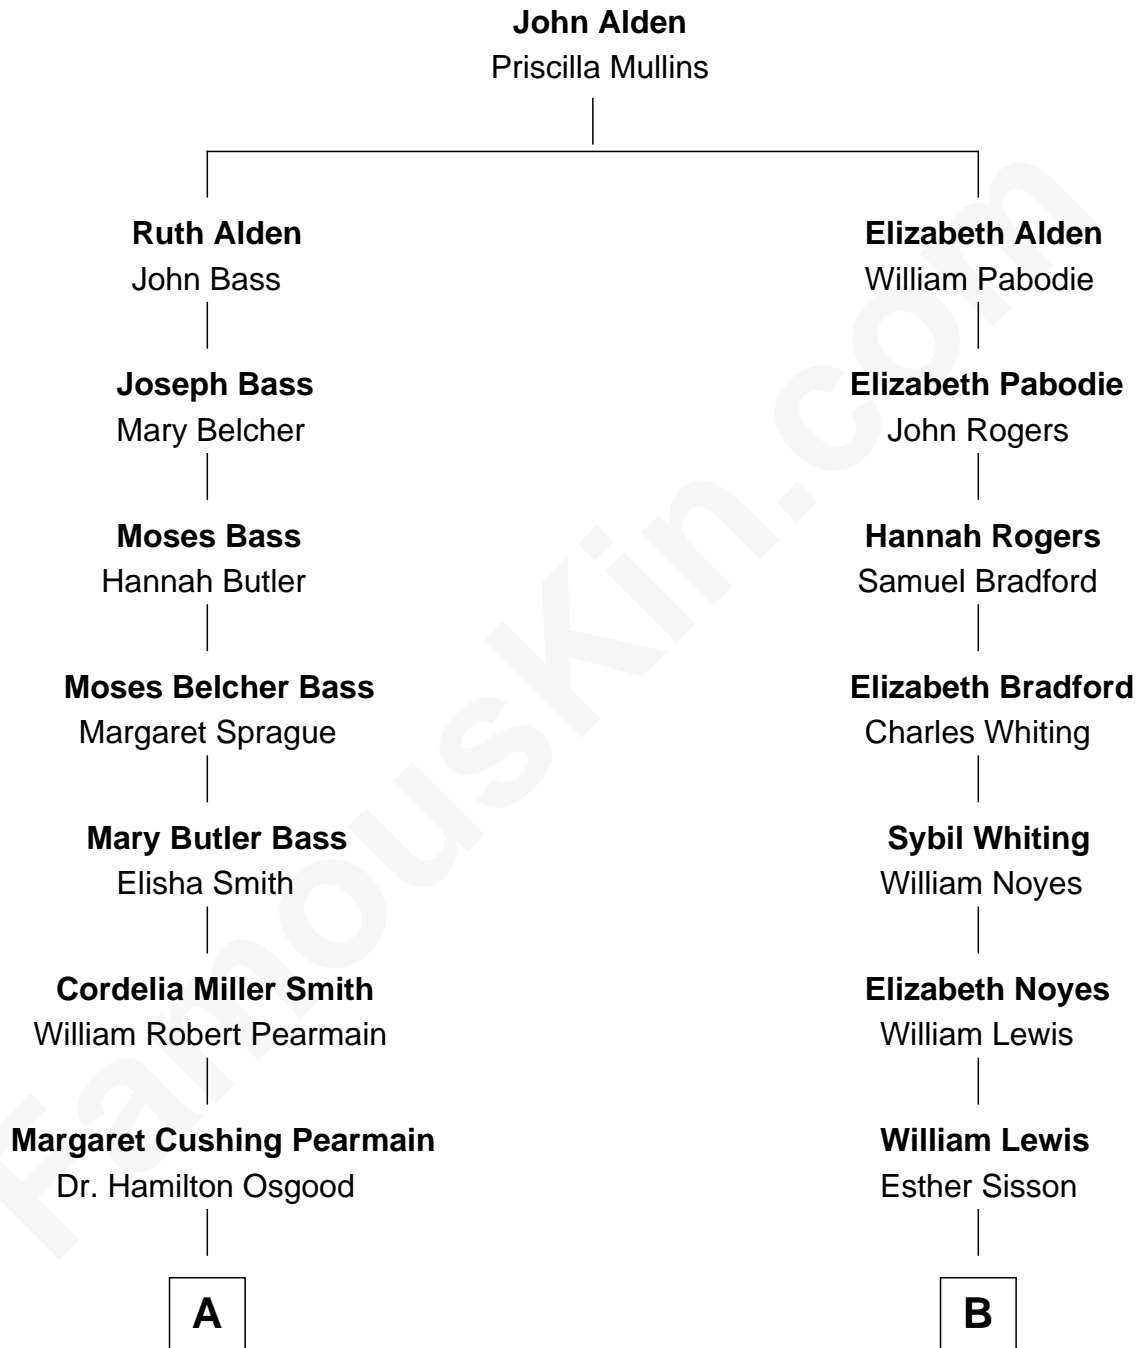

FamousKin.com Relationship Chart of

Erskine Childers

4th President of Ireland

8th cousin 3 times removed of

David Hyde Pierce

Stage, TV, and Movie Actor

A

Mary Alden Osgood

Erskine Childers

Erskine Childers

4th President of Ireland

B

William Henry Lewis

Caroline Page Thayer

Mary Annie Lewis

George W. Hyde