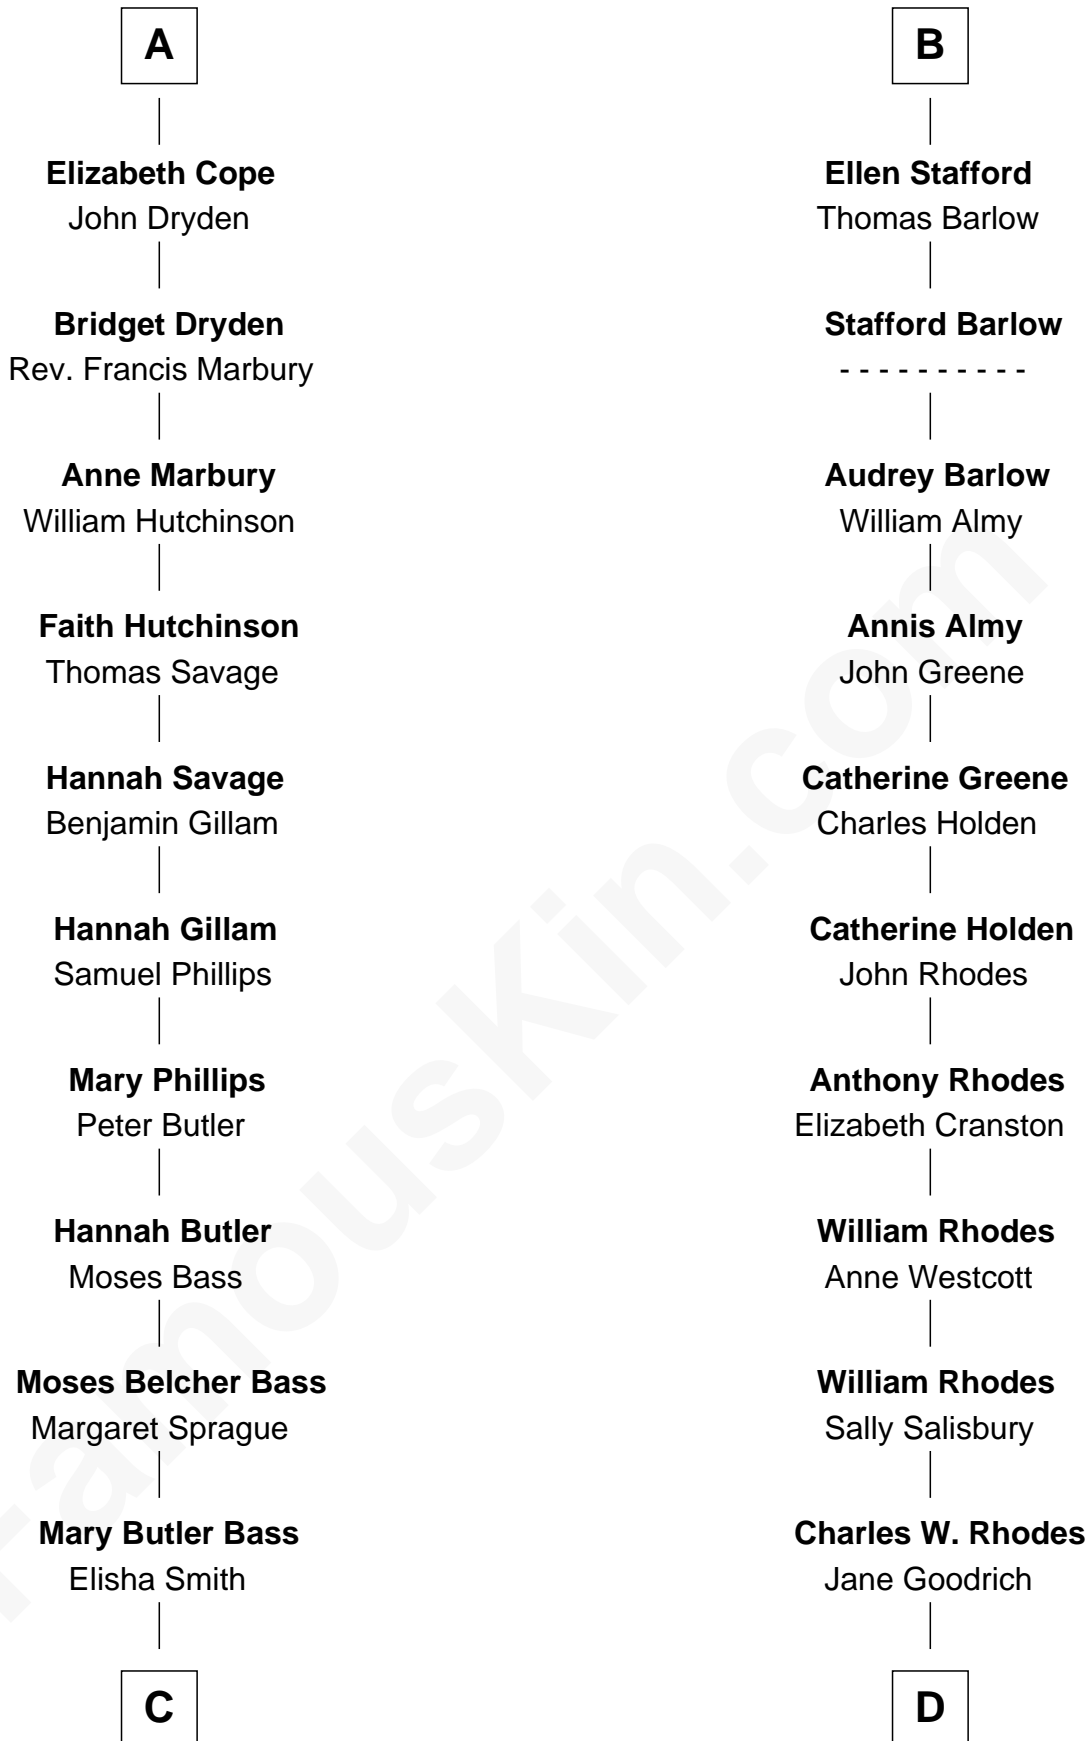

## Relationship Chart of

### Erskine Childers

4th President of Ireland

20th cousin 1 time removed of

**Sarah Palin**

9th Governor of Alaska

**C**

**Cordelia Miller Smith**  
William Robert Pearmain

**Margaret Cushing Pearmain**  
Dr. Hamilton Osgood

**Mary Alden Osgood**  
Erskine Childers

**Erskine Childers**  
*4th President of Ireland*

**D**

**Alma Miranda Rhodes**  
James W. Heath

**Charles R. Heath**  
Alice Adeline Oriel

**Charles Francis Heath**  
Nellie Marie Brandt