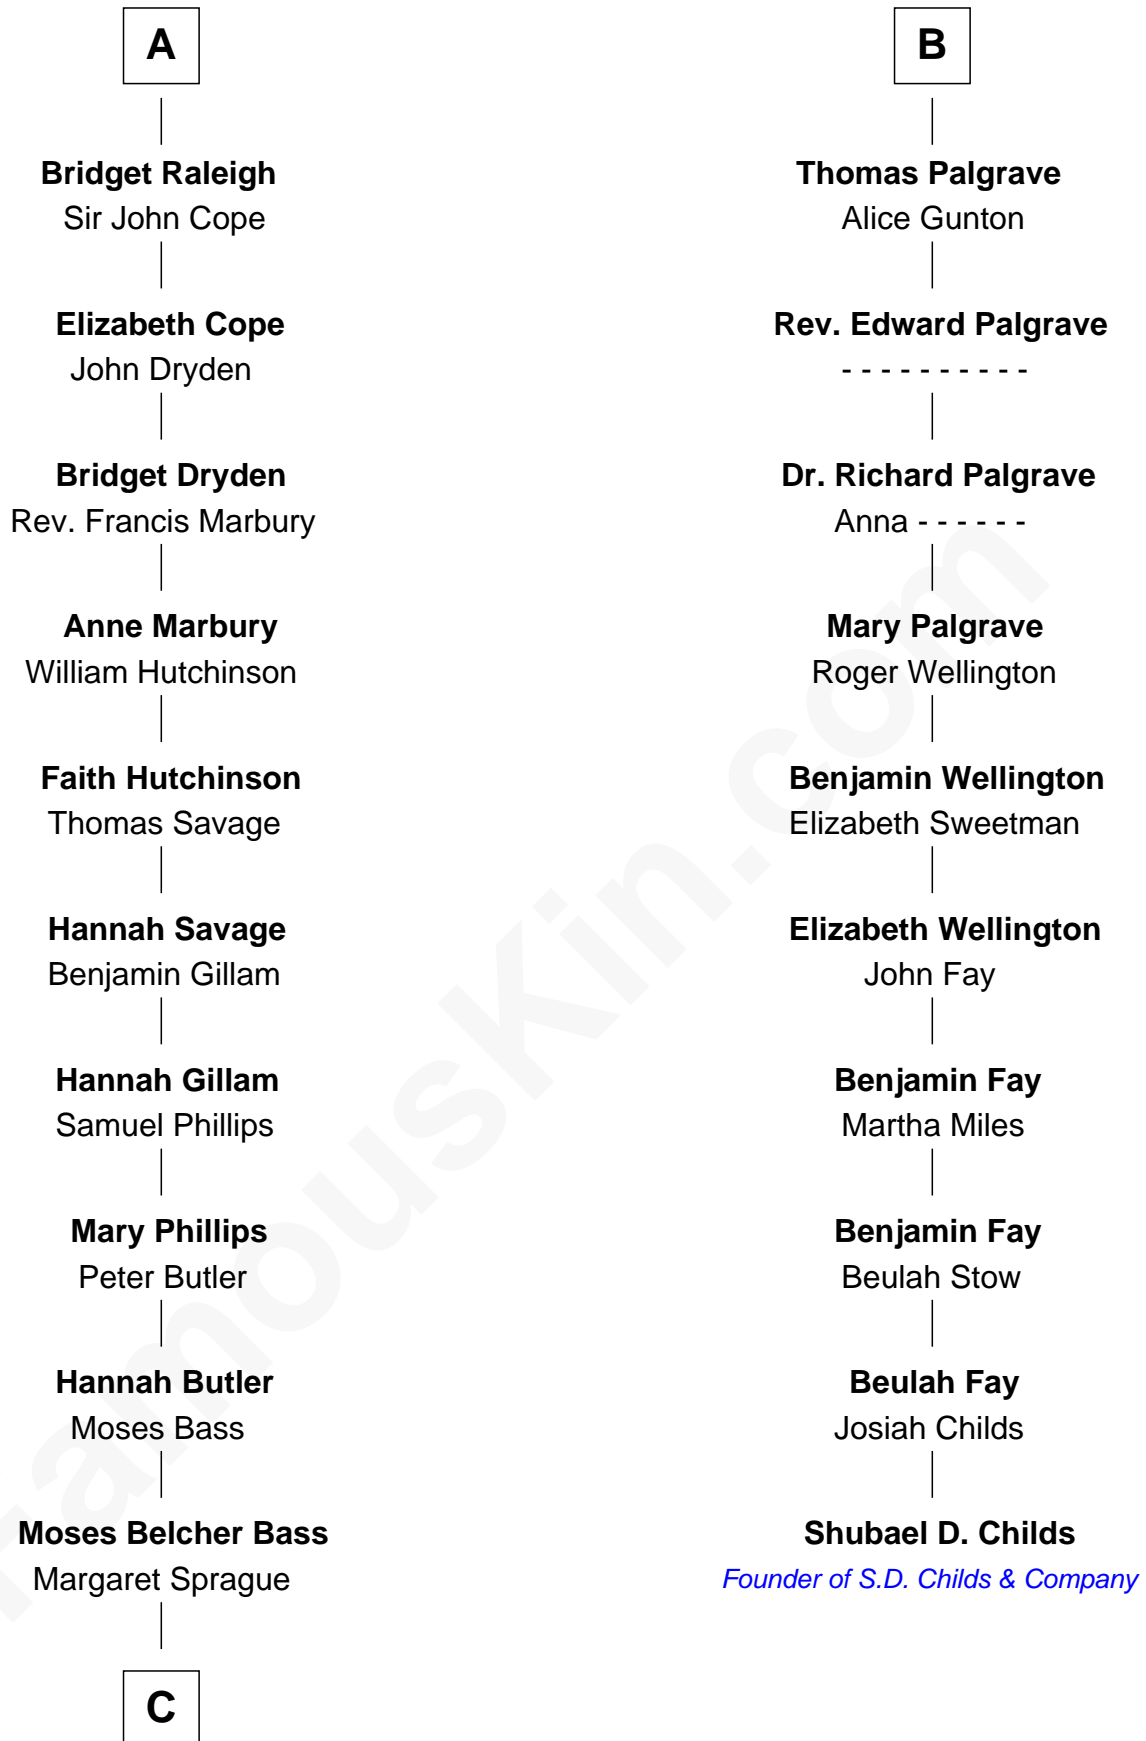

# FamousKin.com Relationship Chart of

**Erskine Childers**

*4th President of Ireland*

16th cousin 5 times removed of

**Shubael D. Childs**

*Founder of S.D. Childs & Company*

**Edmund Fitzalan**

Alice de Warenne

**C**

—  
**Mary Butler Bass**

Elisha Smith

—  
**Cordelia Miller Smith**

William Robert Pearmain

—  
**Margaret Cushing Pearmain**

Dr. Hamilton Osgood

—  
**Mary Alden Osgood**

Erskine Childers

—  
**Erskine Childers**

*4th President of Ireland*

FamousKin.com