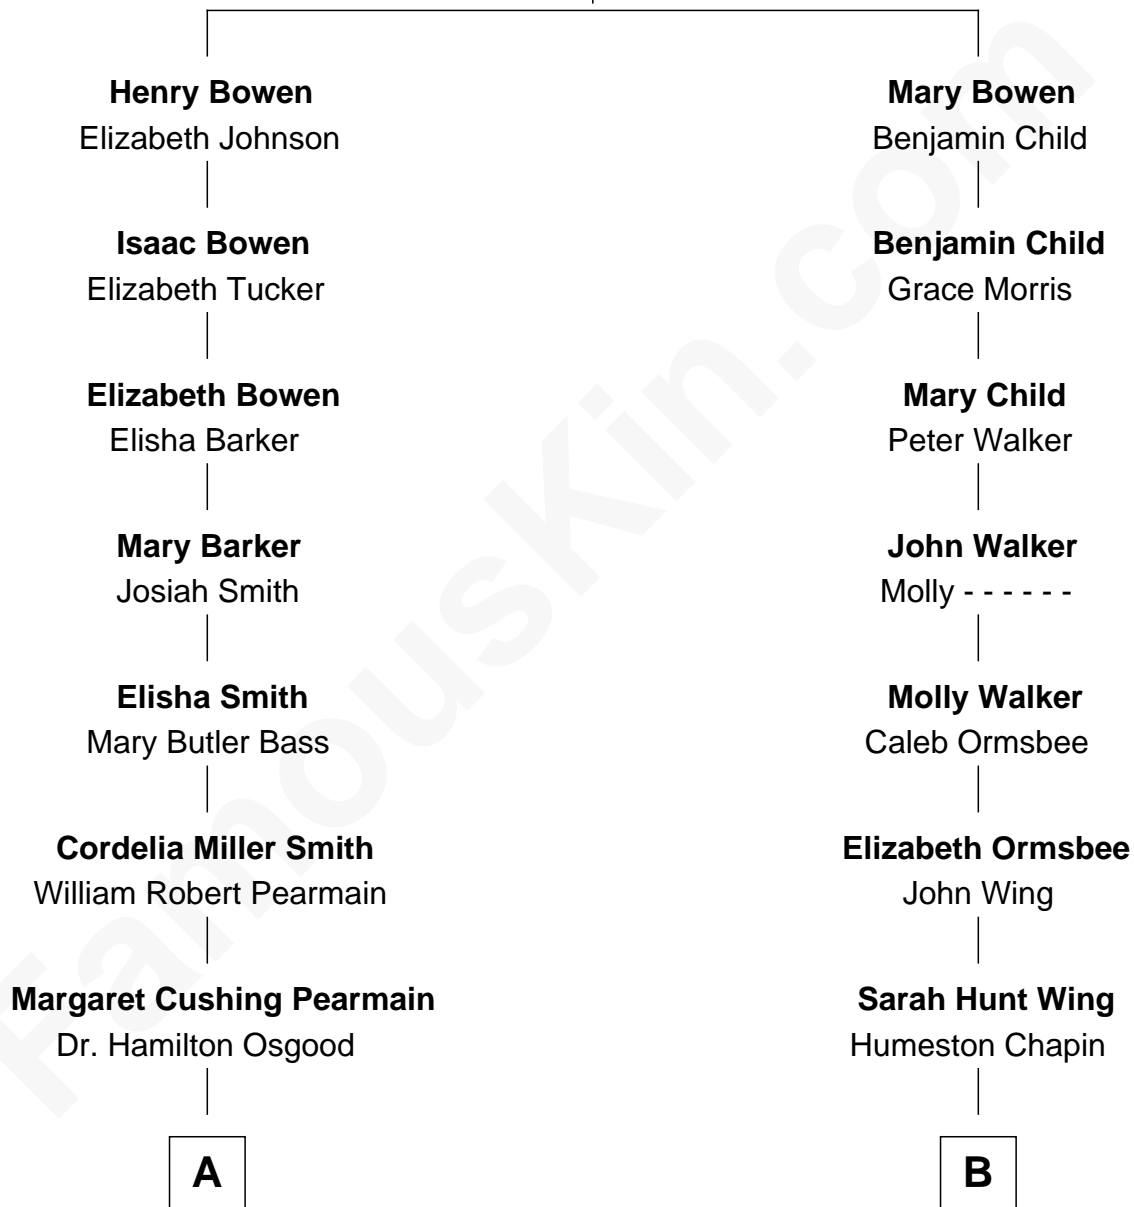

## Relationship Chart of

### Erskine Childers

4th President of Ireland

8th cousin 2 times removed of

**Harry Chapin**

Singer and Songwriter

**Griffith Bowen**  
Margaret Fleming

**A**

**Mary Alden Osgood**

Erskine Childers

**Erskine Childers**

*4th President of Ireland*

**B**

**James Ayrault Chapin**

Delia Stout Ryder

**James Ormsbee Chapin**

Abigail Beal Forbes