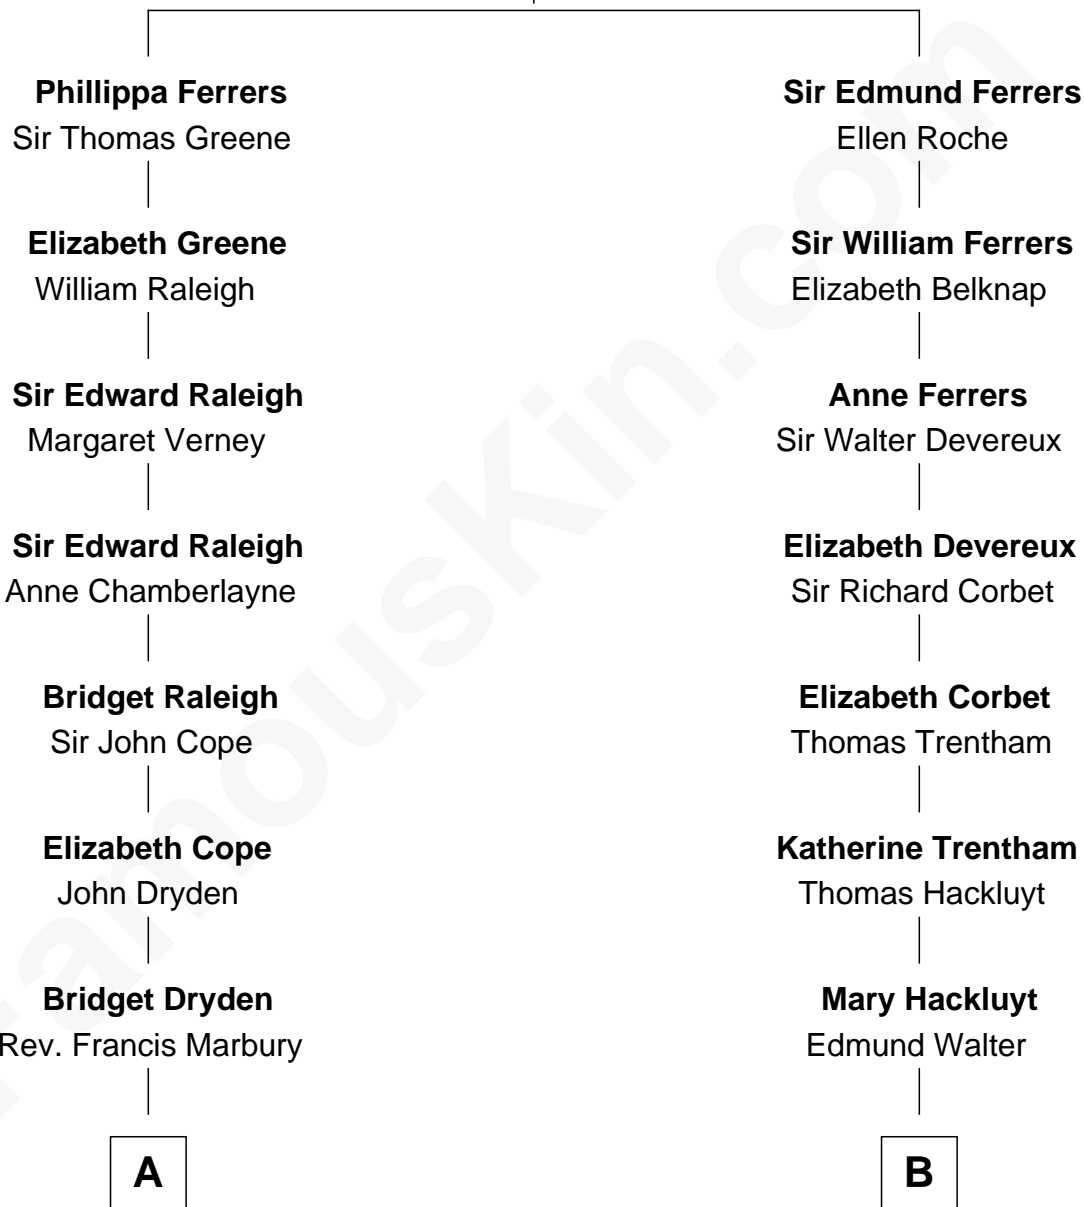

FamousKin.com

Relationship Chart of

Erskine Childers

4th President of Ireland

18th cousin 2 times removed of

Mary Chapin Carpenter

Singer and Songwriter

Robert de Ferrers
Margaret Despencer

C

Mary Alden Osgood

Erskine Childers

Erskine Childers

4th President of Ireland

D

Dr. James Stratton Carpenter

Lillian Louise Chapin