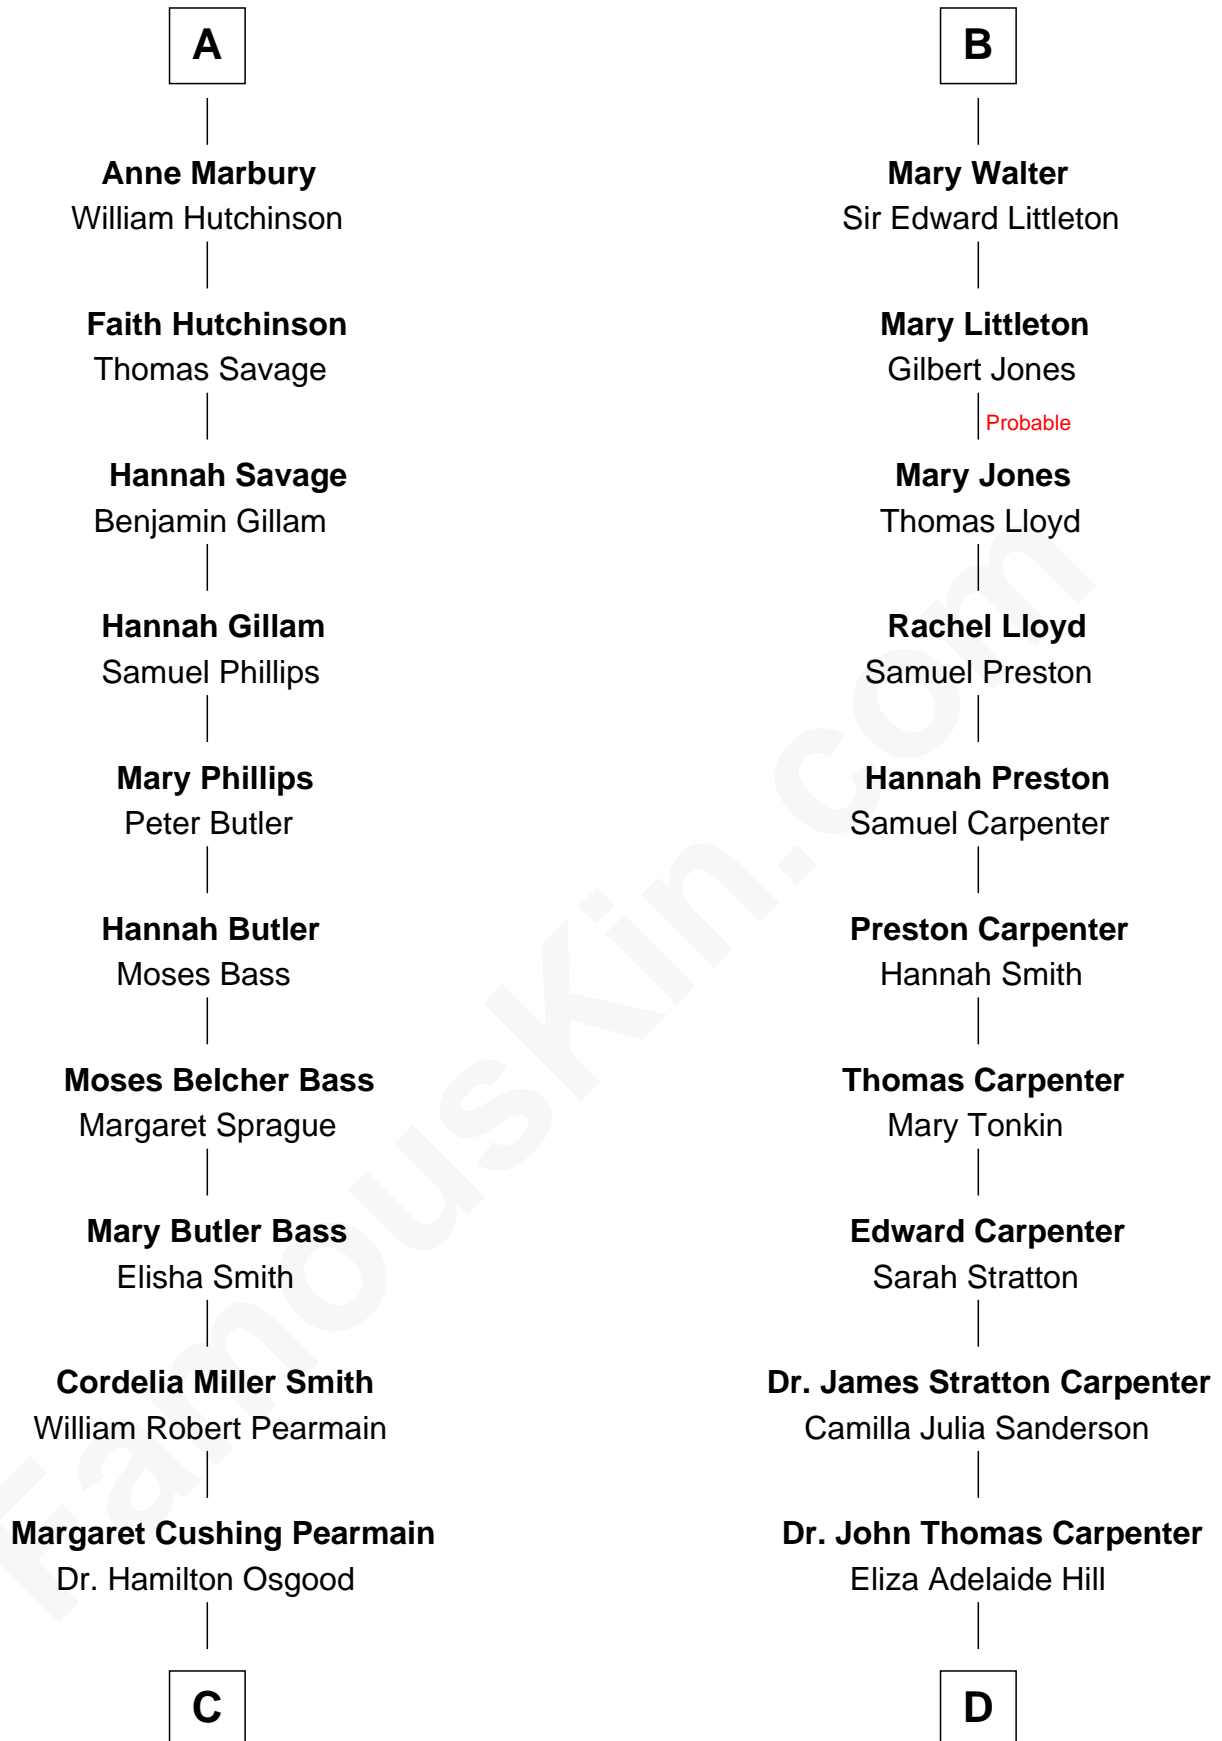

FamousKin.com

Relationship Chart of

Erskine Childers

4th President of Ireland

18th cousin 2 times removed of

Mary Chapin Carpenter

Singer and Songwriter

Robert de Ferrers
Margaret Despencer

C

Mary Alden Osgood

Erskine Childers

Erskine Childers

4th President of Ireland

D

Dr. James Stratton Carpenter

Lillian Louise Chapin