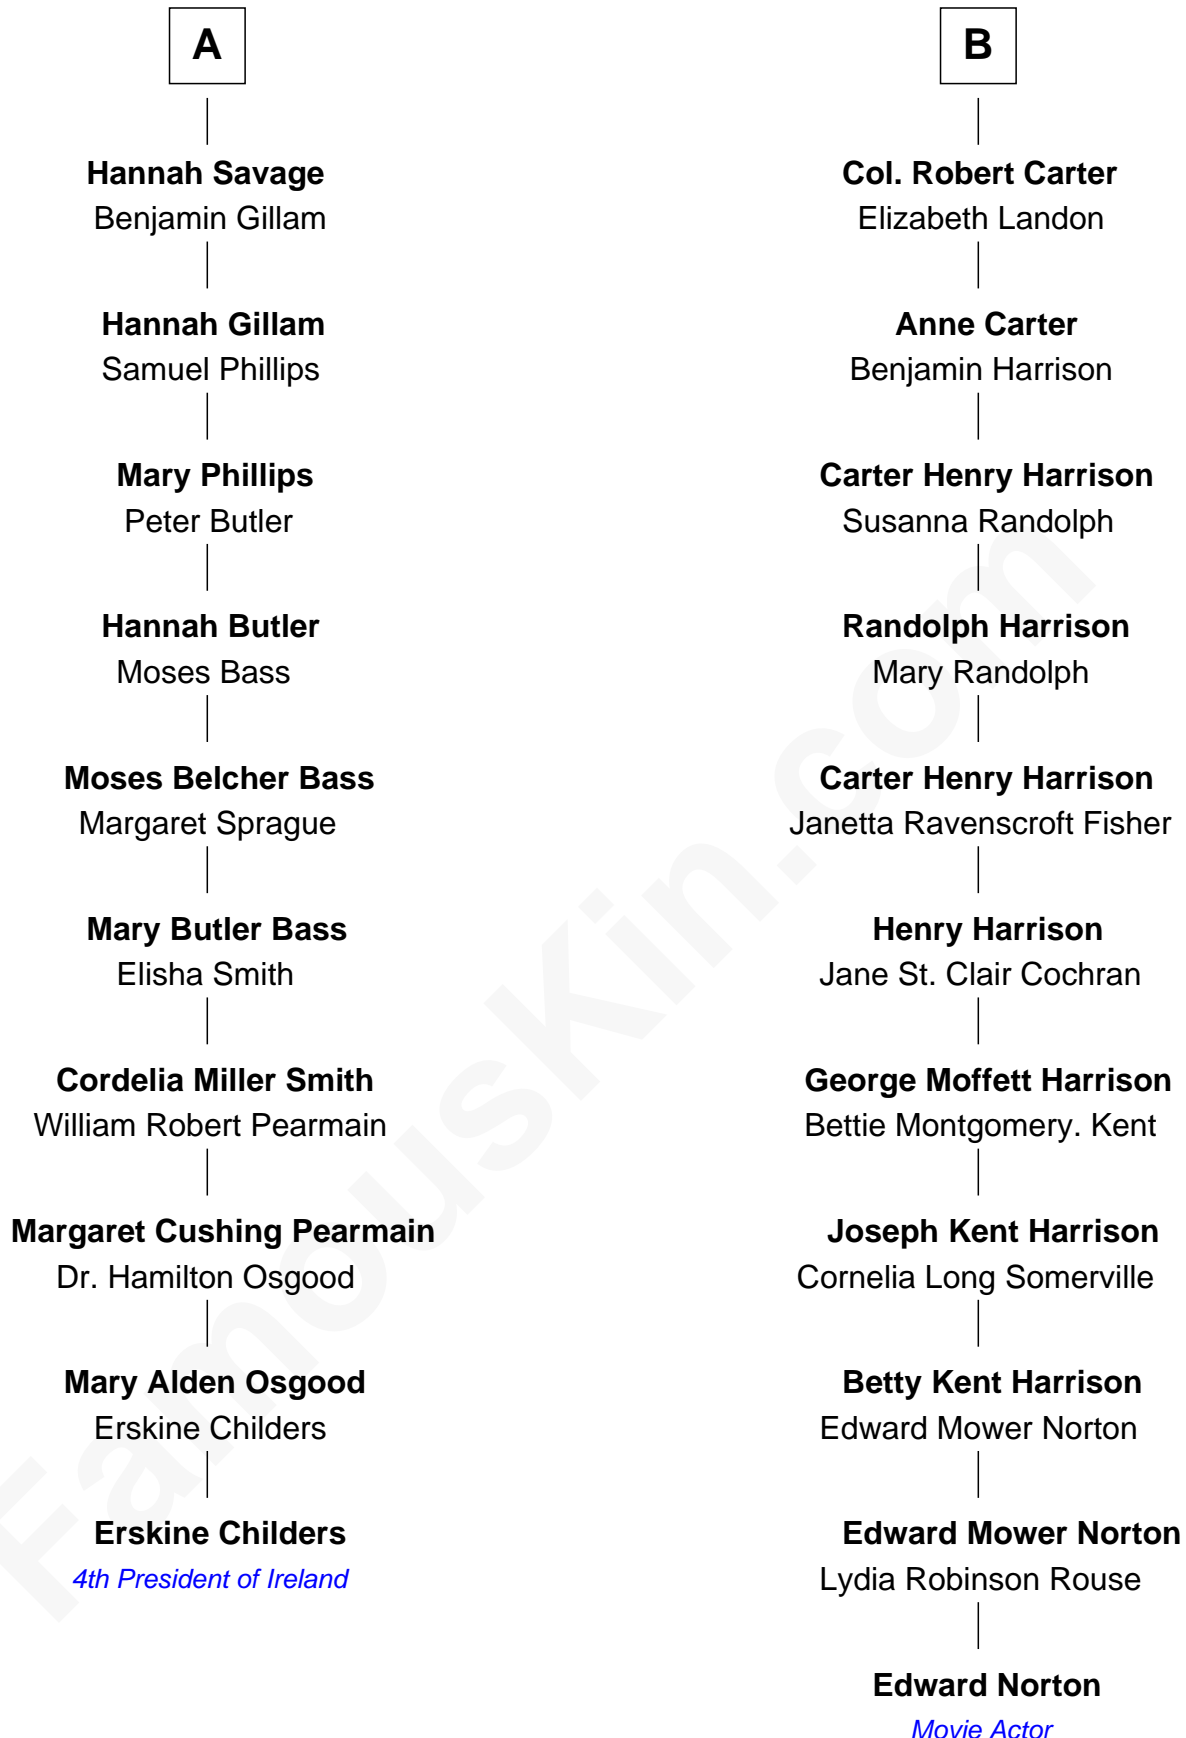

# FamousKin.com Relationship Chart of

**Erskine Childers**

*4th President of Ireland*

16th cousin 1 time removed of

**Edward Norton**

*Movie Actor*

**Sir Thomas Blount**

Margaret de Gresley

**Sir Thomas Blount**

Agnes Hawley

**Anne Blount**

William Marbury

**Robert Marbury**

Katherine Williamson

**William Marbury**

Agnes Lenton

Helena Byron

**Sir William Blount**

Margaret Echyngham

**Elizabeth Blount**

Sir Andrews de Windsor

**Edith Windsor**

George Ludlow

**Thomas Ludlow**

Jane Pyle

**Gabriel Ludlow**

Phillis - - - - -

**Sarah Ludlow**

Col. John Carter

**B**

Edward Norton photo by [David Shankbone](#) (CC BY 3.0)