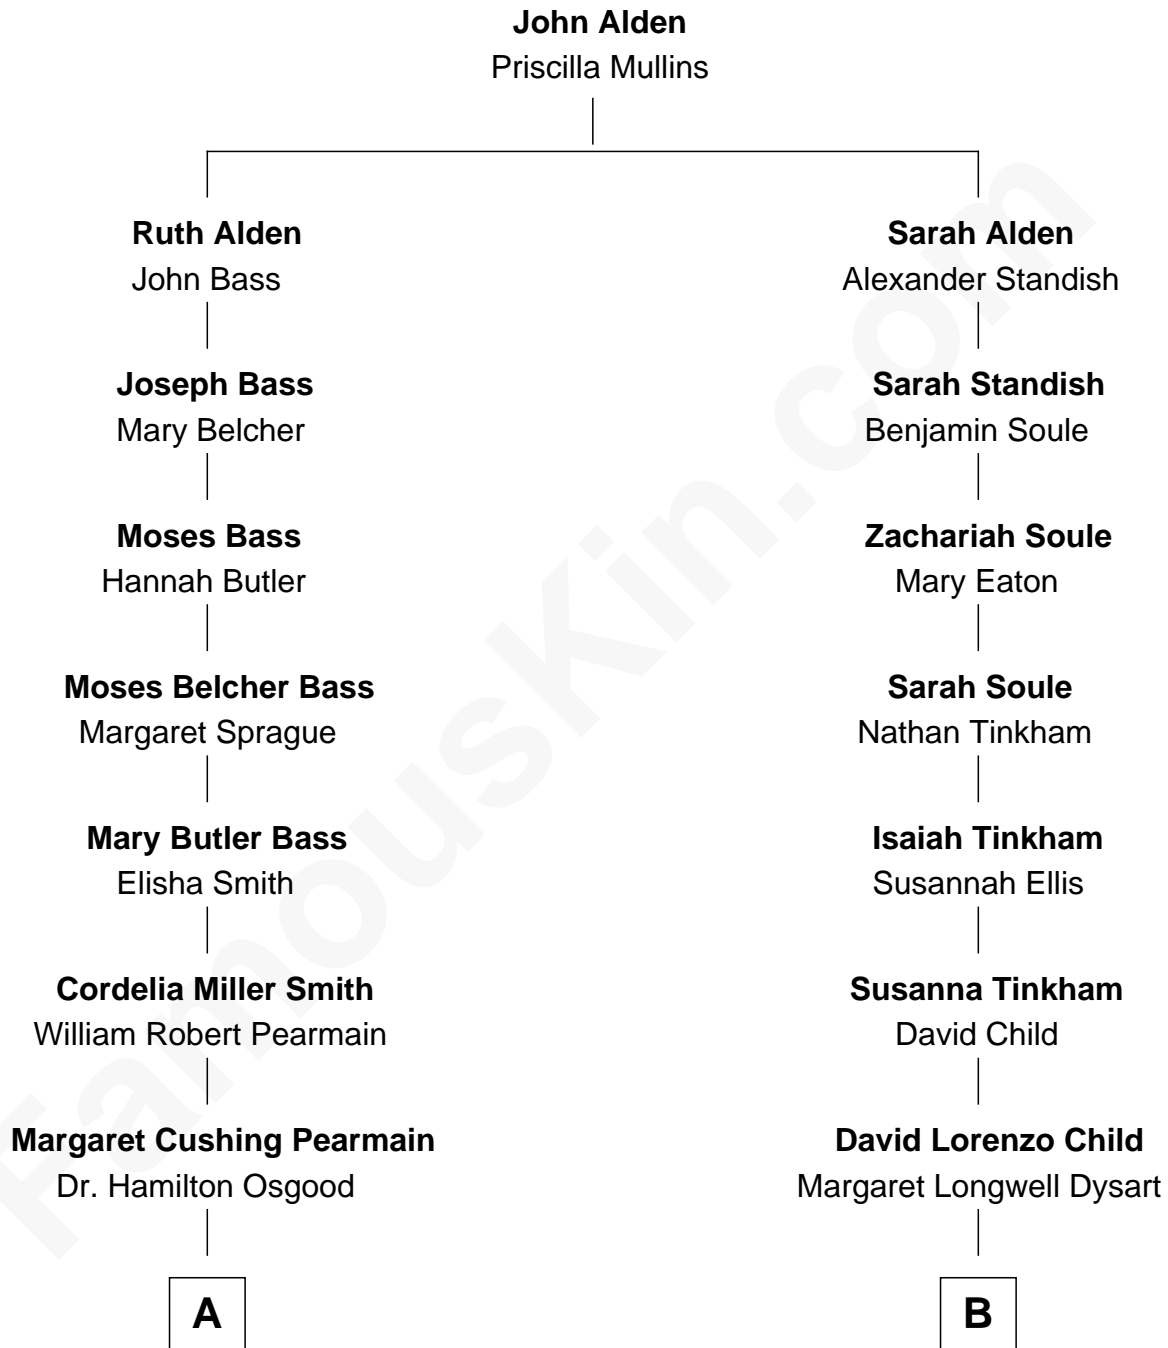

## Relationship Chart of

### Erskine Childers

4th President of Ireland

8th cousin 2 times removed of

**Dick Van Dyke**

TV Actor - "The Dick Van Dyke Show"

**A**

**Mary Alden Osgood**

Erskine Childers