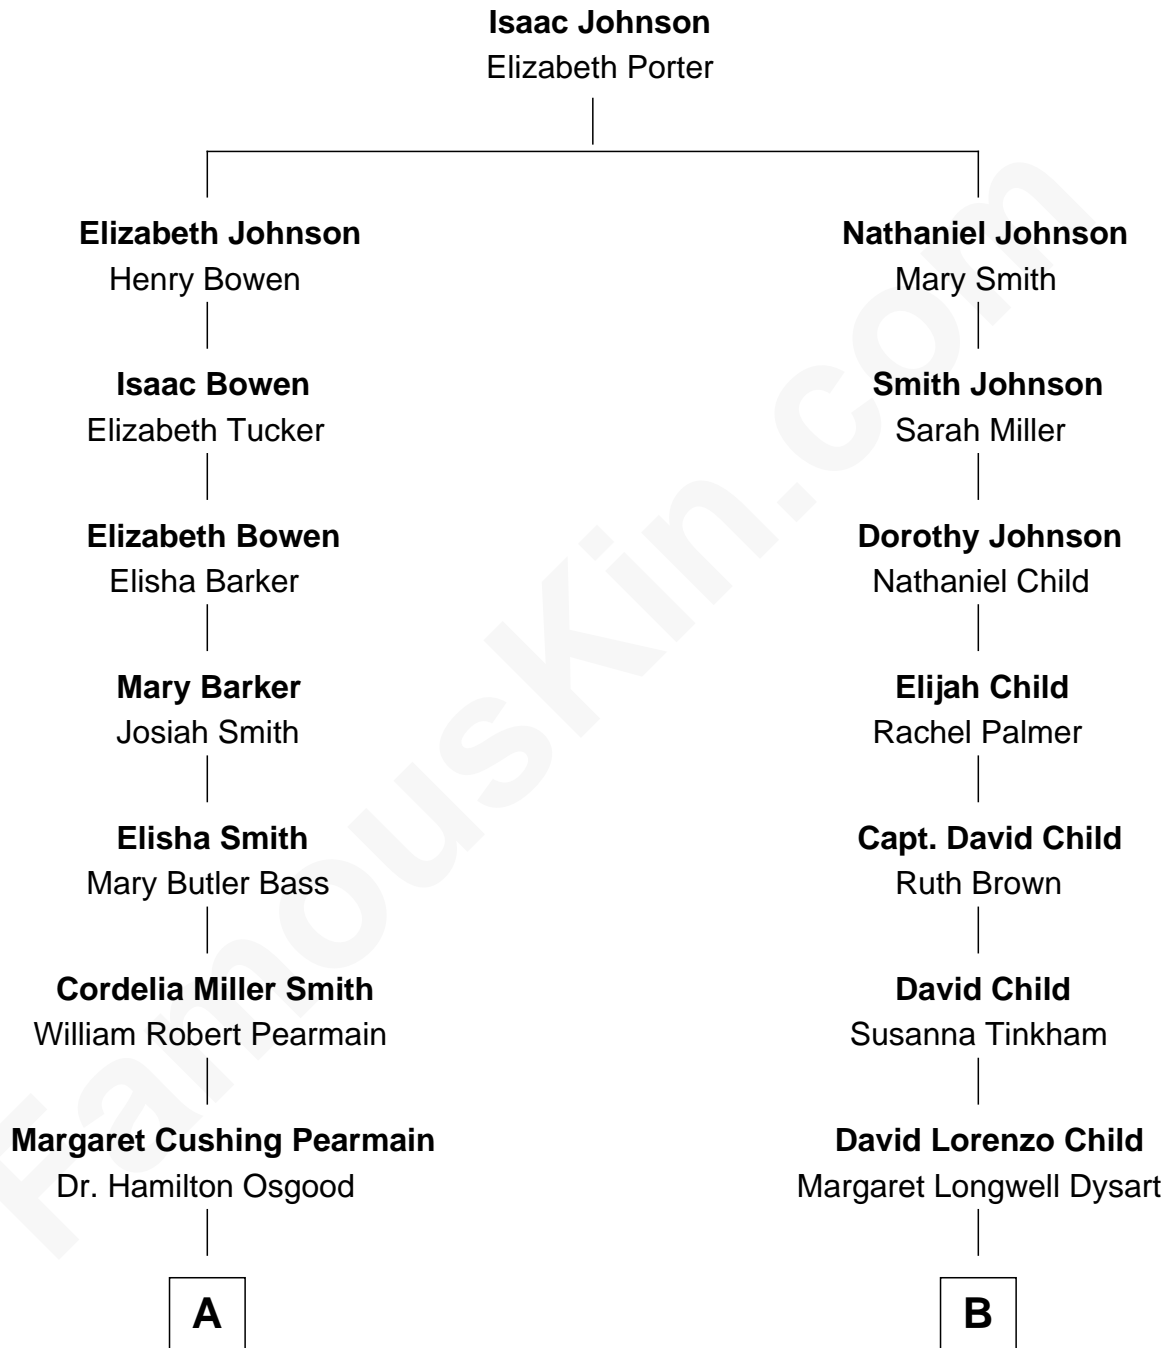

FamousKin.com

Relationship Chart of

Erskine Childers

4th President of Ireland

8th cousin 2 times removed of

Dick Van Dyke

TV Actor - "The Dick Van Dyke Show"

A

Mary Alden Osgood

Erskine Childers

Erskine Childers

4th President of Ireland

B

Susan Elizabeth Child

Ninian Alphonse McCord

Charles Cornelius McCord

Adeline Verinda Neal

Hazel Victoria McCord

Loren Wayne Van Dyke

Dick Van Dyke

TV Actor - "The Dick Van Dyke Show"