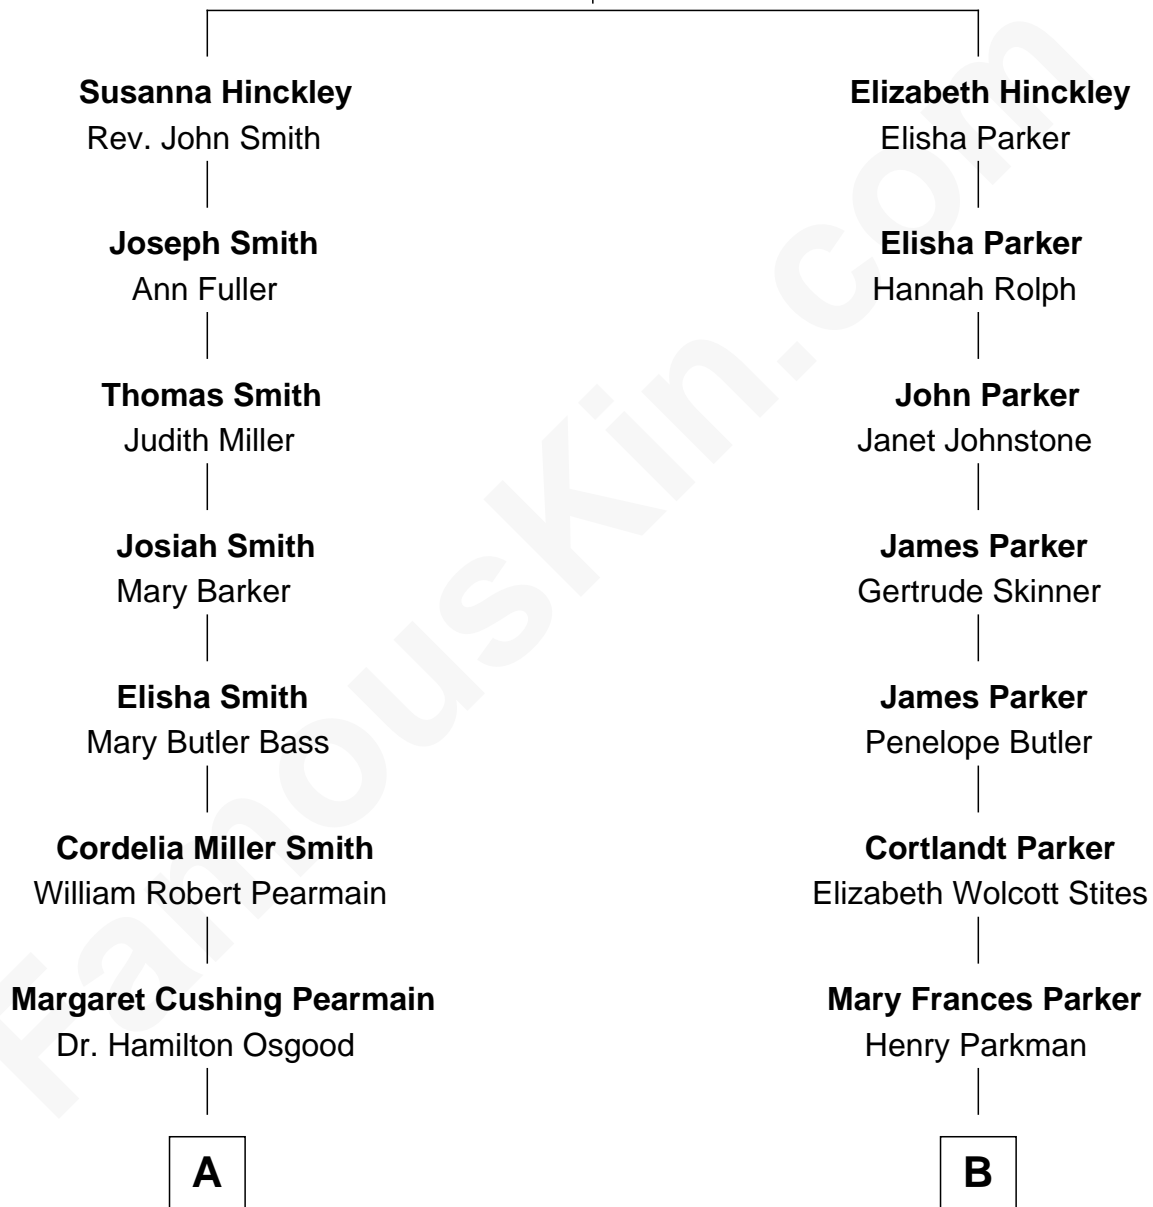

FamousKin.com Relationship Chart of

Erskine Childers

4th President of Ireland

8th cousin of

Endicott Peabody

62nd Governor of Massachusetts

Samuel Hinckley

Sarah Soole

Endicott Peabody

62nd Governor of Massachusetts

FamousKin.com