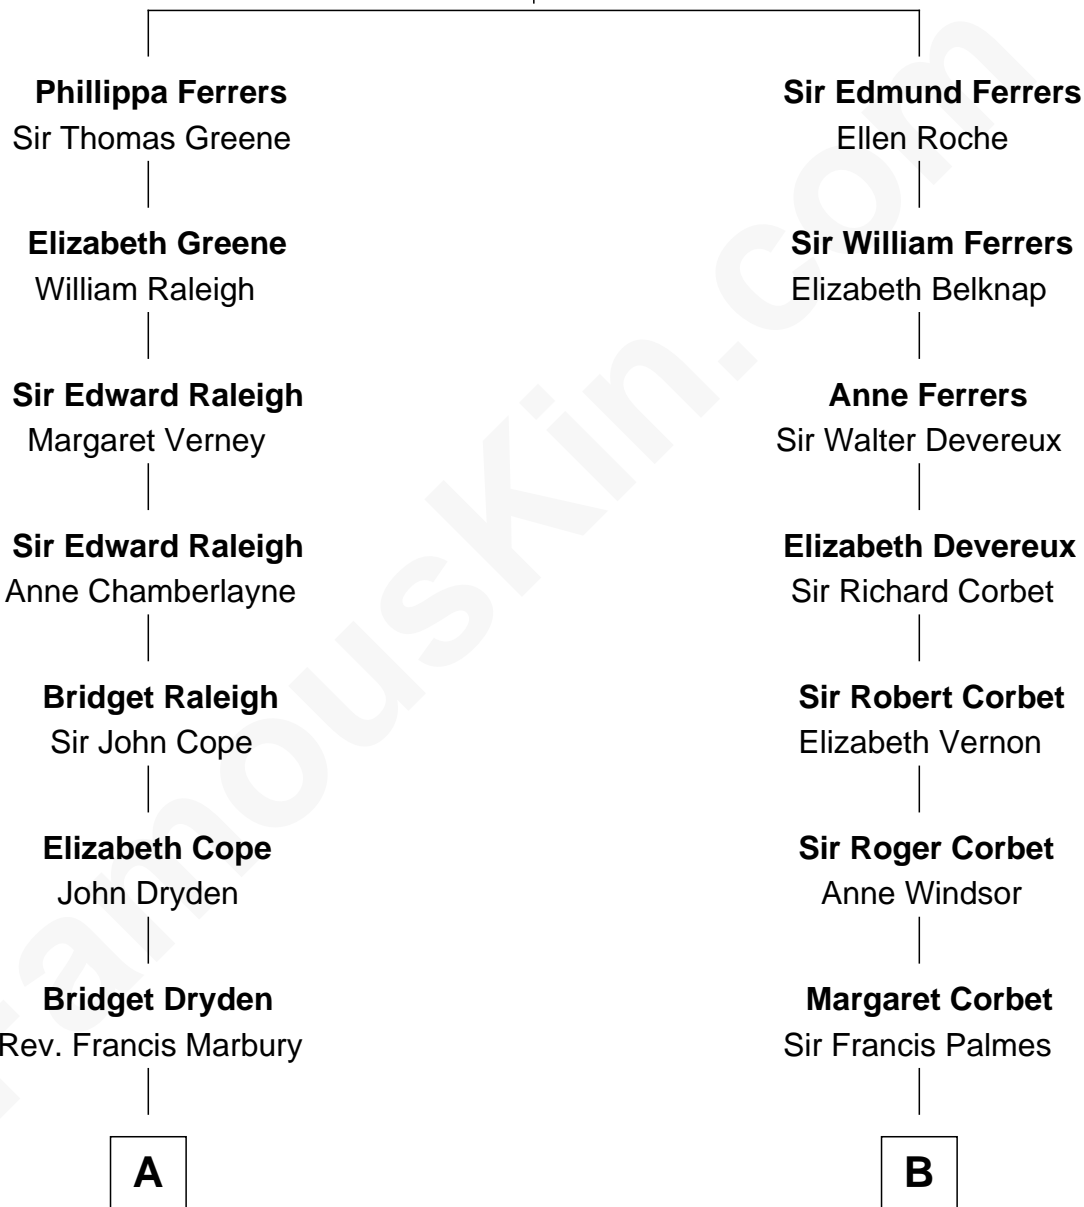

FamousKin.com

Relationship Chart of

Erskine Childers

4th President of Ireland

15th cousin 3 times removed of

James Russell Lowell

American "Fireside" Poet

Robert de Ferrers
Margaret Despencer

C

—
Mary Alden Osgood

Erskine Childers

—
Erskine Childers

4th President of Ireland

FamousKin.com