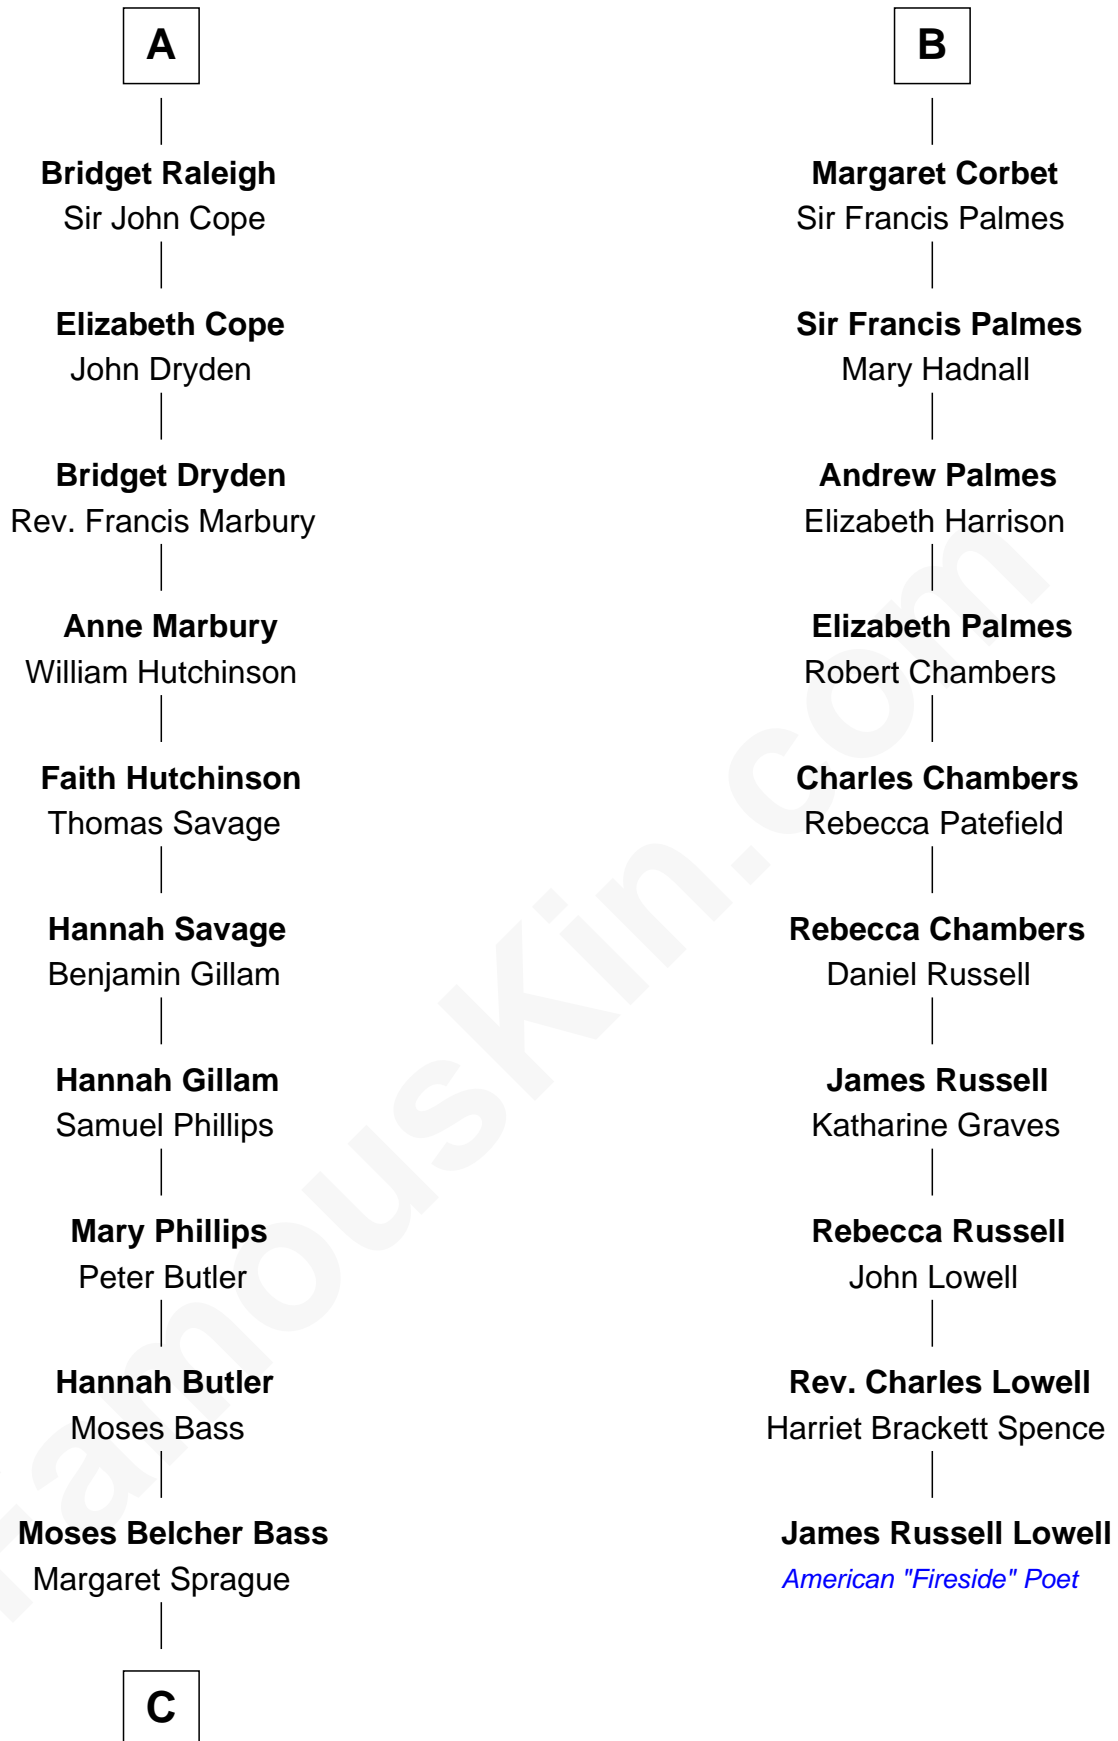

FamousKin.com

Relationship Chart of

Erskine Childers

4th President of Ireland

16th cousin 5 times removed of

James Russell Lowell

American "Fireside" Poet

C

—
Mary Butler Bass

Elisha Smith

—
Cordelia Miller Smith

William Robert Pearmain

—
Margaret Cushing Pearmain

Dr. Hamilton Osgood

—
Mary Alden Osgood

Erskine Childers