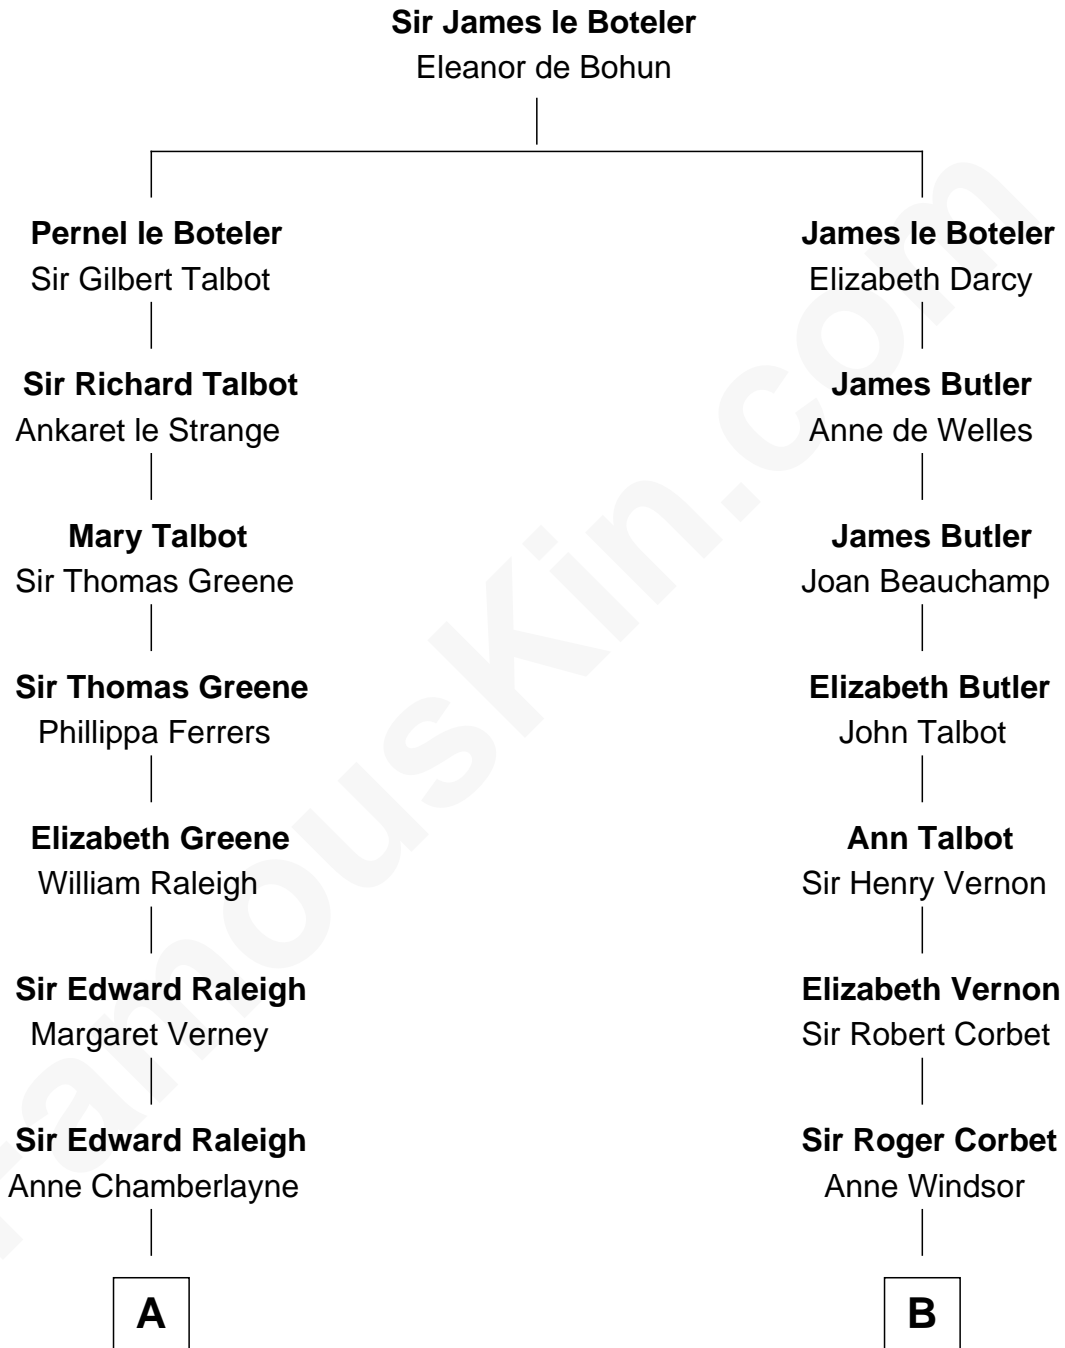

FamousKin.com

Relationship Chart of

Erskine Childers

4th President of Ireland

16th cousin 5 times removed of

James Russell Lowell

American "Fireside" Poet

C

—
Mary Butler Bass

Elisha Smith

—
Cordelia Miller Smith

William Robert Pearmain

—
Margaret Cushing Pearmain

Dr. Hamilton Osgood

—
Mary Alden Osgood

Erskine Childers