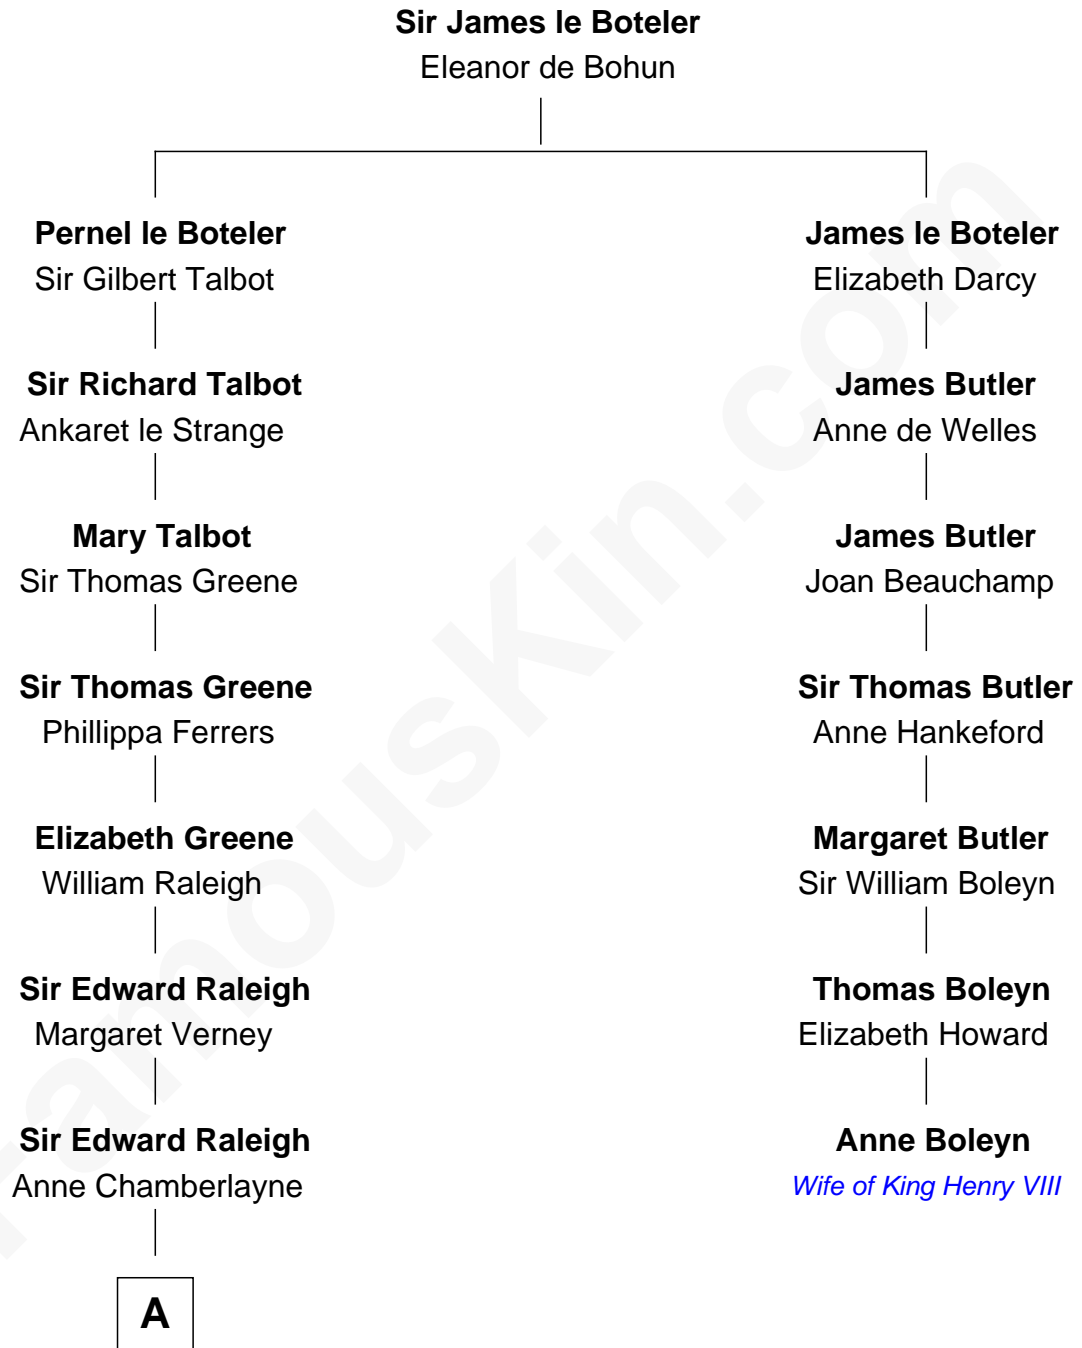

FamousKin.com

Relationship Chart of

Erskine Childers

4th President of Ireland

6th cousin 15 times removed of

Anne Boleyn

2nd Wife of King Henry VIII

A