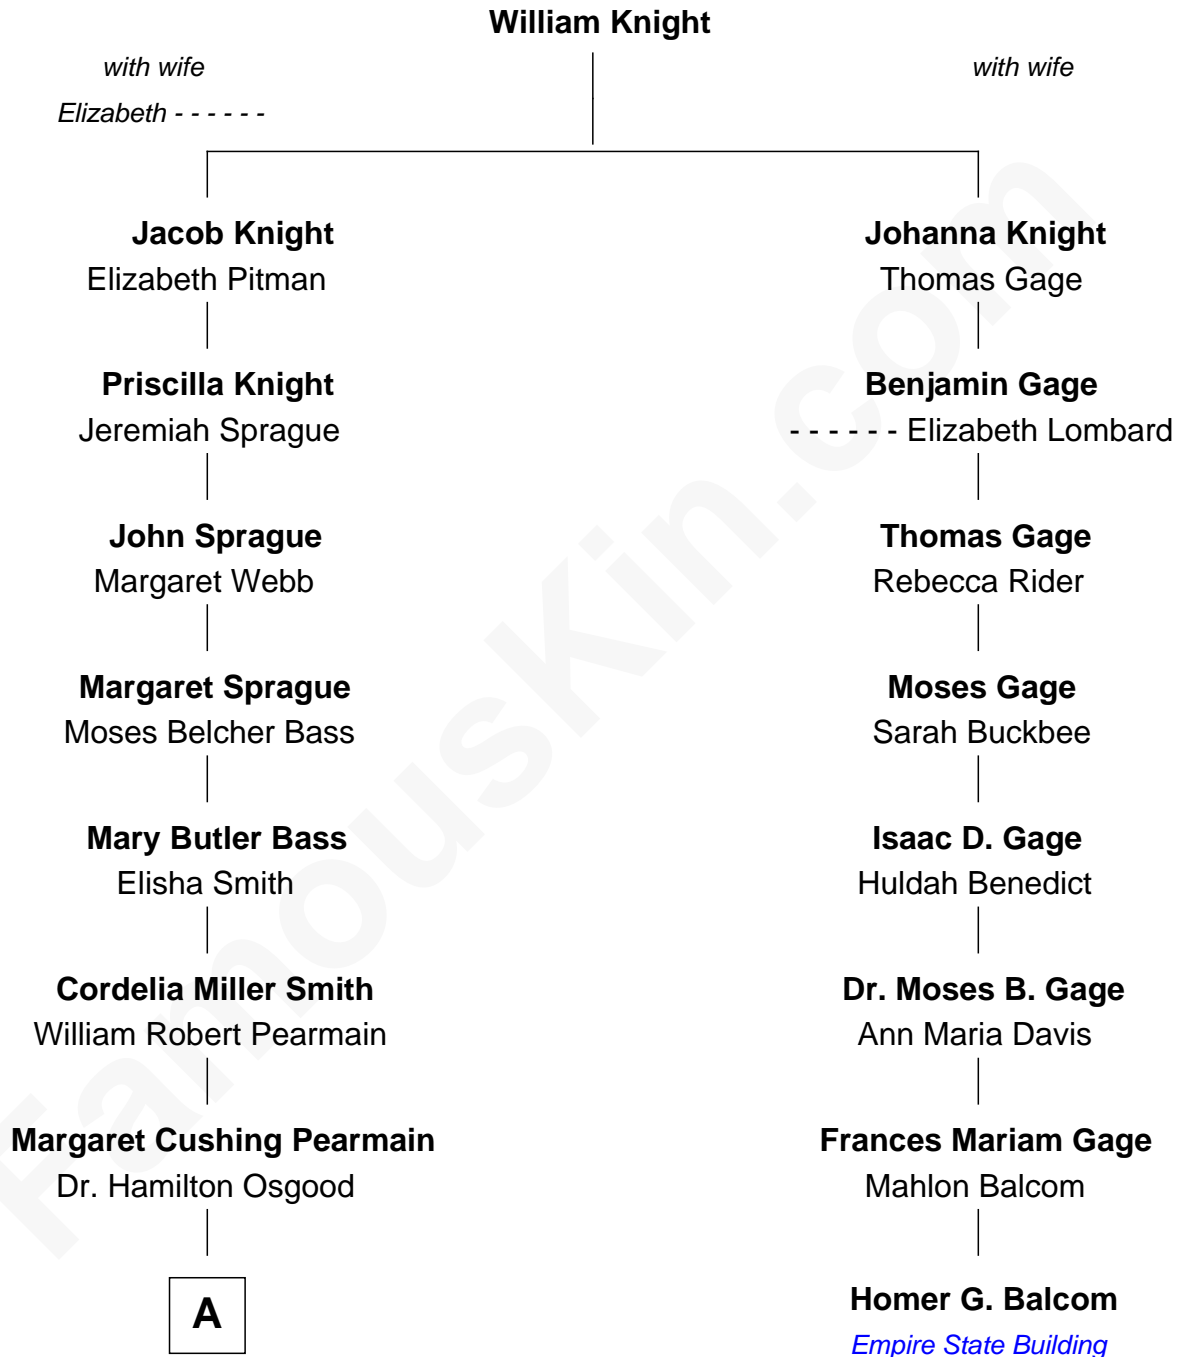

FamousKin.com

Relationship Chart of

Erskine Childers

4th President of Ireland

7th cousin 1 time removed of

Homer G. Balcom

Designer of the Empire State Building

A

—
Mary Alden Osgood

Erskine Childers

—
Erskine Childers

4th President of Ireland

FamousKin.com