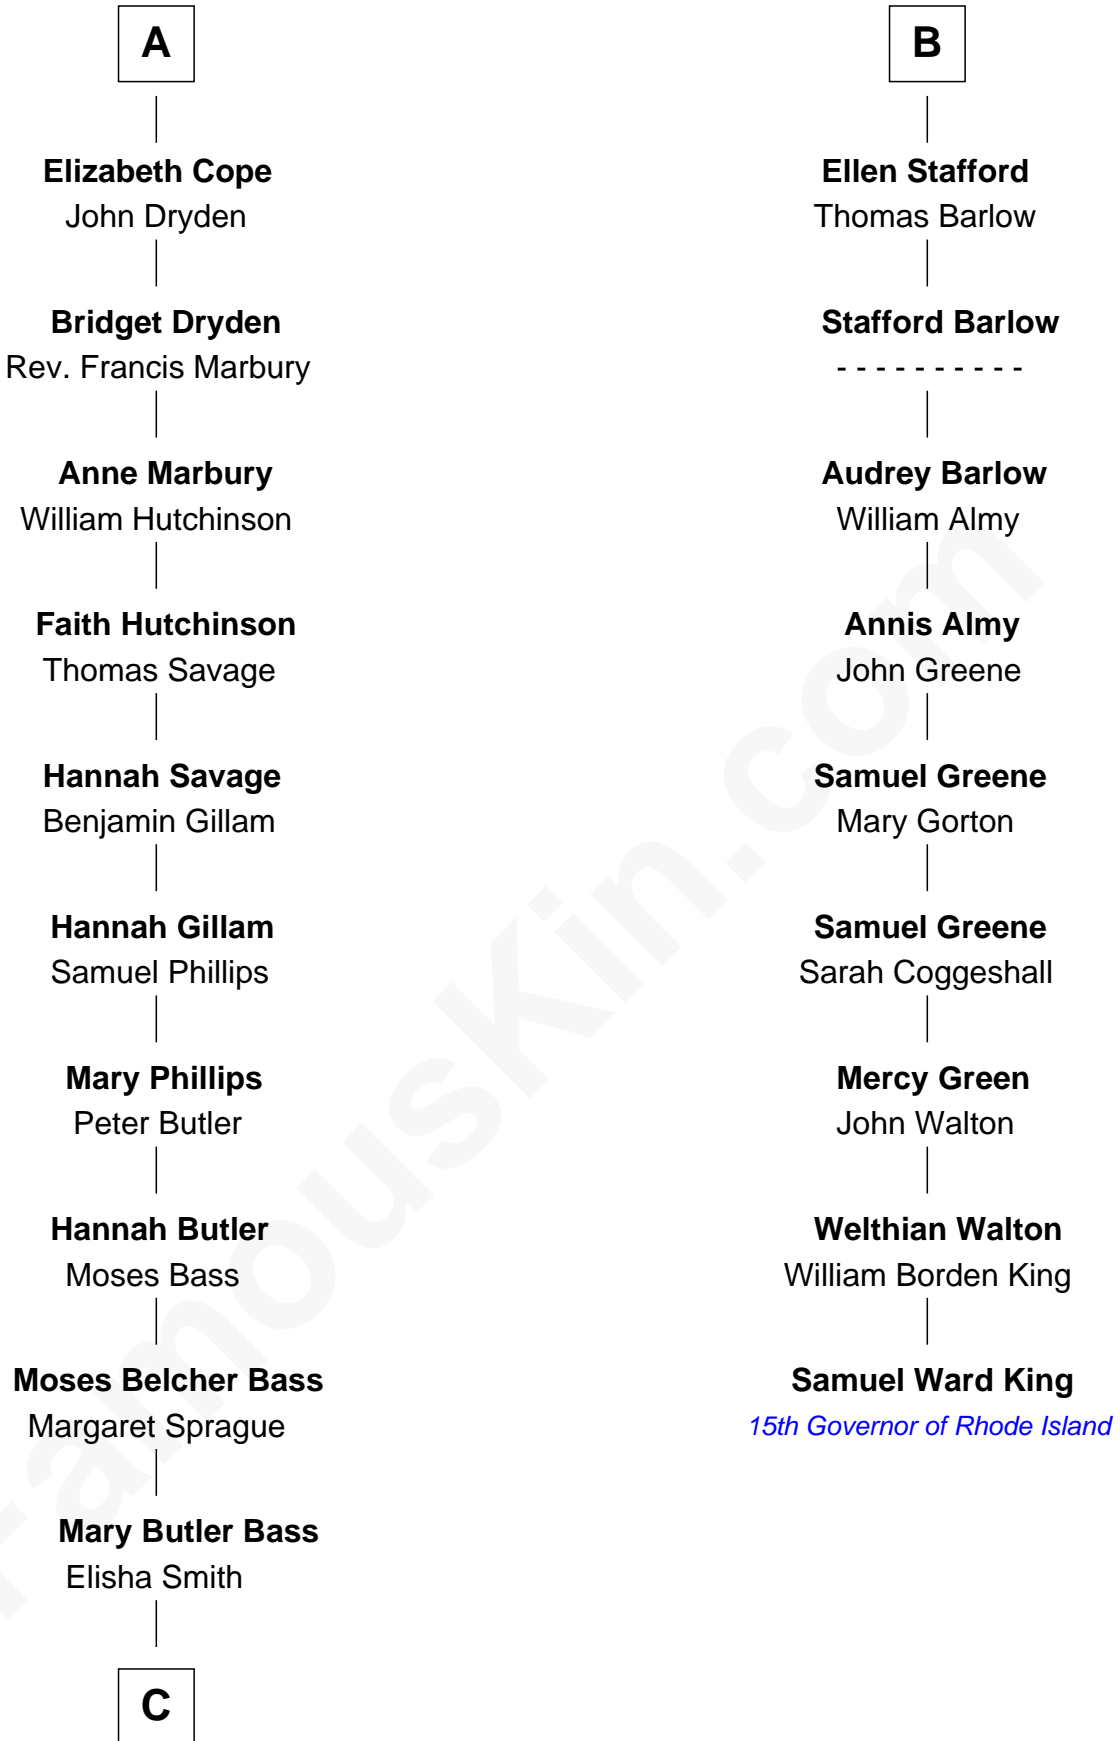

FamousKin.com Relationship Chart of

Erskine Childers

4th President of Ireland

15th cousin 5 times removed of

Samuel Ward King

15th Governor of Rhode Island

C

Cordelia Miller Smith
William Robert Pearmain

Margaret Cushing Pearmain
Dr. Hamilton Osgood

Mary Alden Osgood
Erskine Childers

Erskine Childers
4th President of Ireland

FamousKin.com