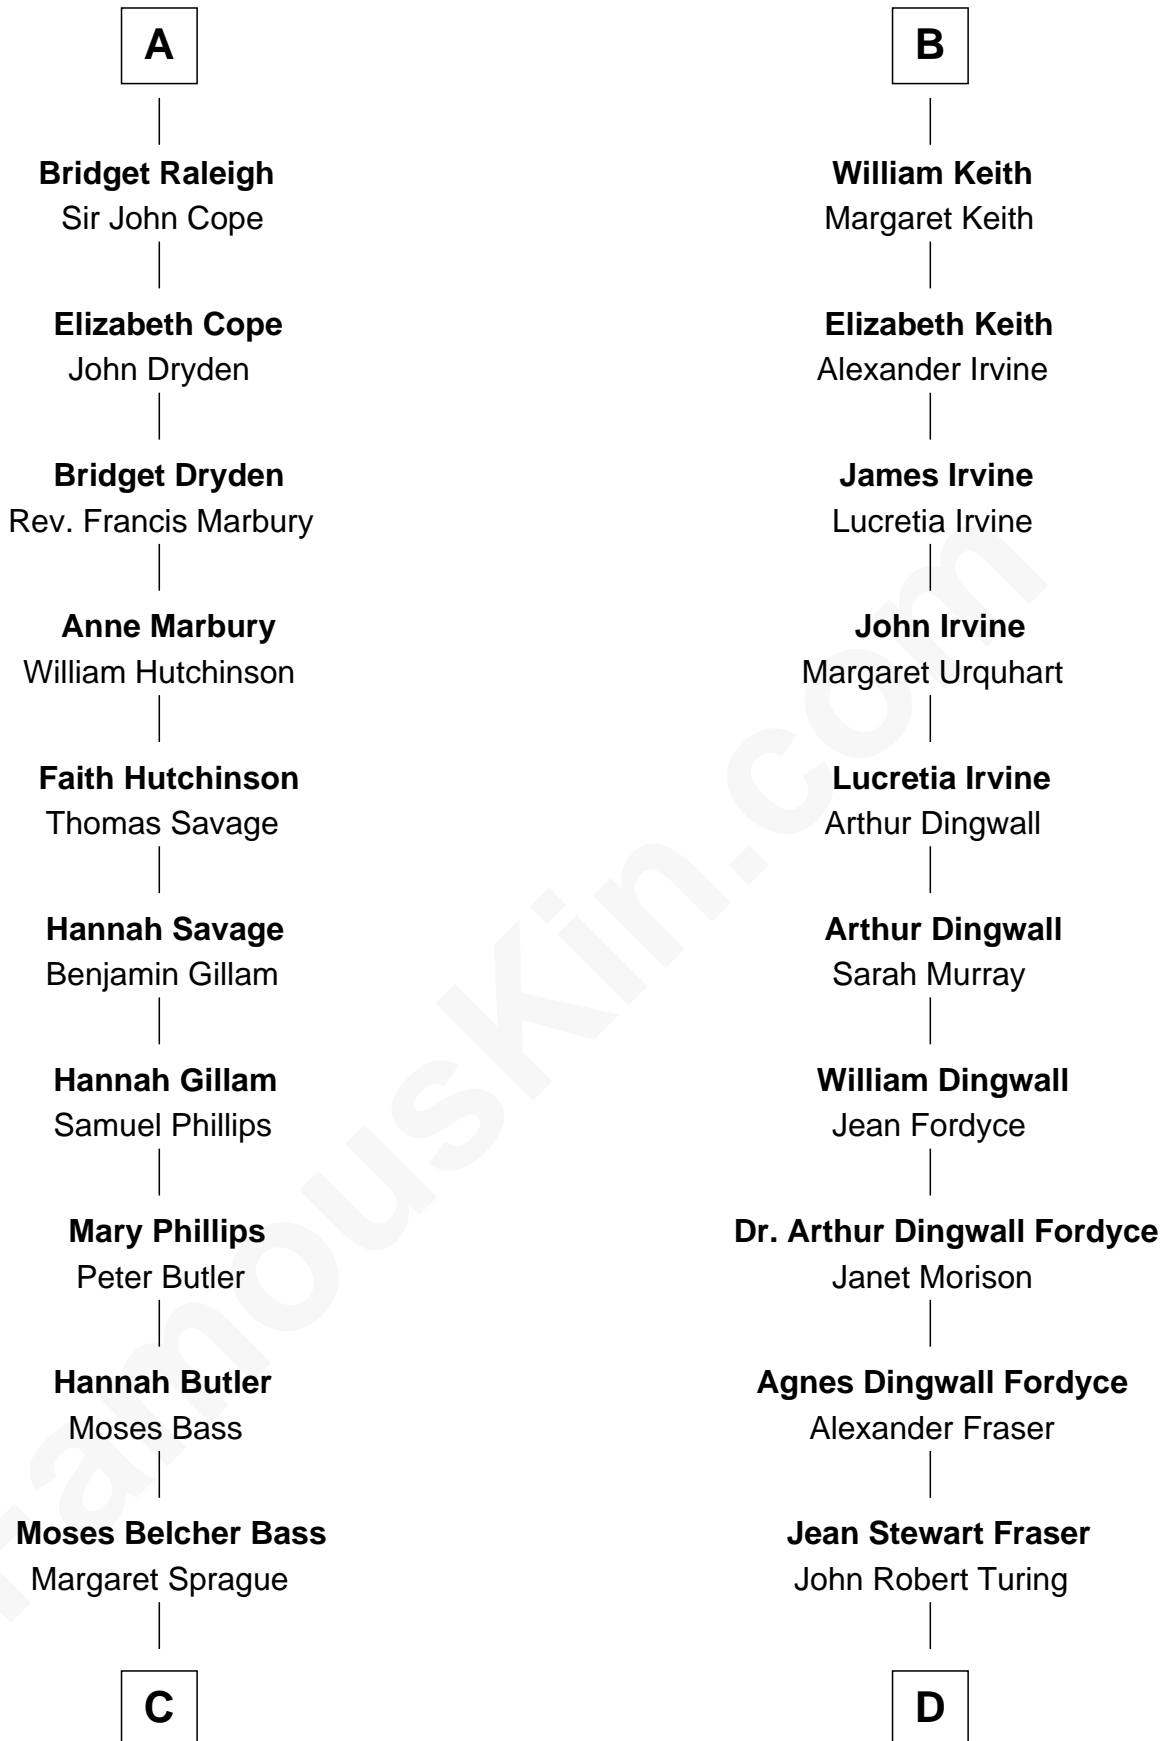

FamousKin.com

Relationship Chart of

Erskine Childers

4th President of Ireland

19th cousin 2 times removed of

Alan Turing

WWII Codebreaker of Nazi Enigma Machine

C

Mary Butler Bass

Elisha Smith

Cordelia Miller Smith

William Robert Pearmain

Margaret Cushing Pearmain

Dr. Hamilton Osgood

Mary Alden Osgood

Erskine Childers