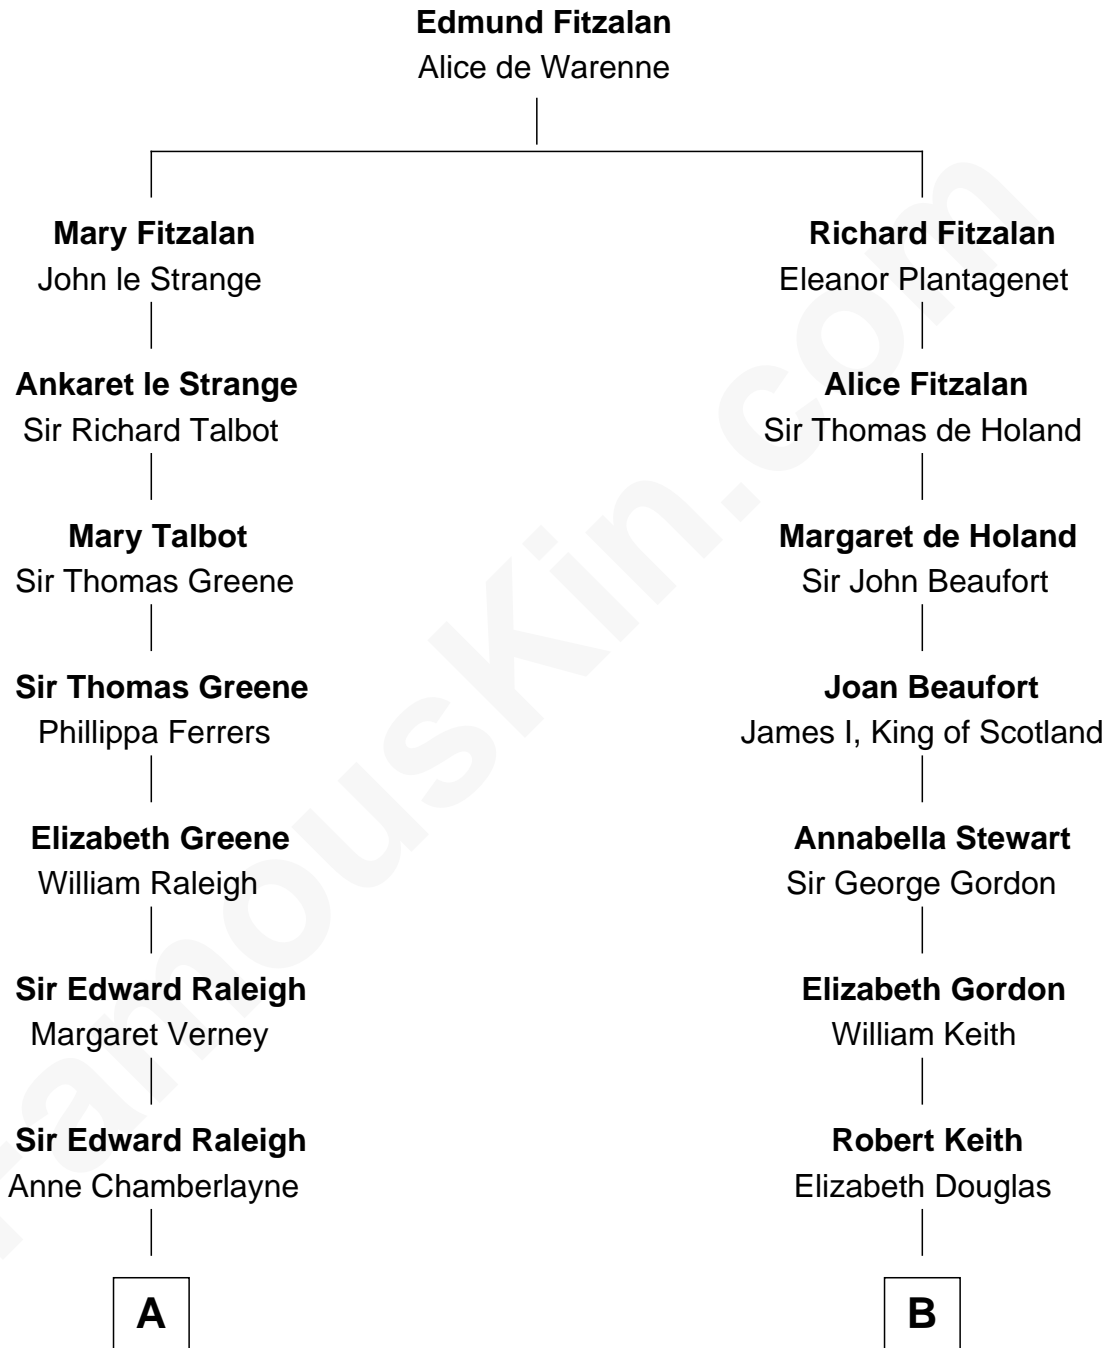

FamousKin.com

Relationship Chart of

Erskine Childers

4th President of Ireland

19th cousin 2 times removed of

Alan Turing

WWII Codebreaker of Nazi Enigma Machine

C