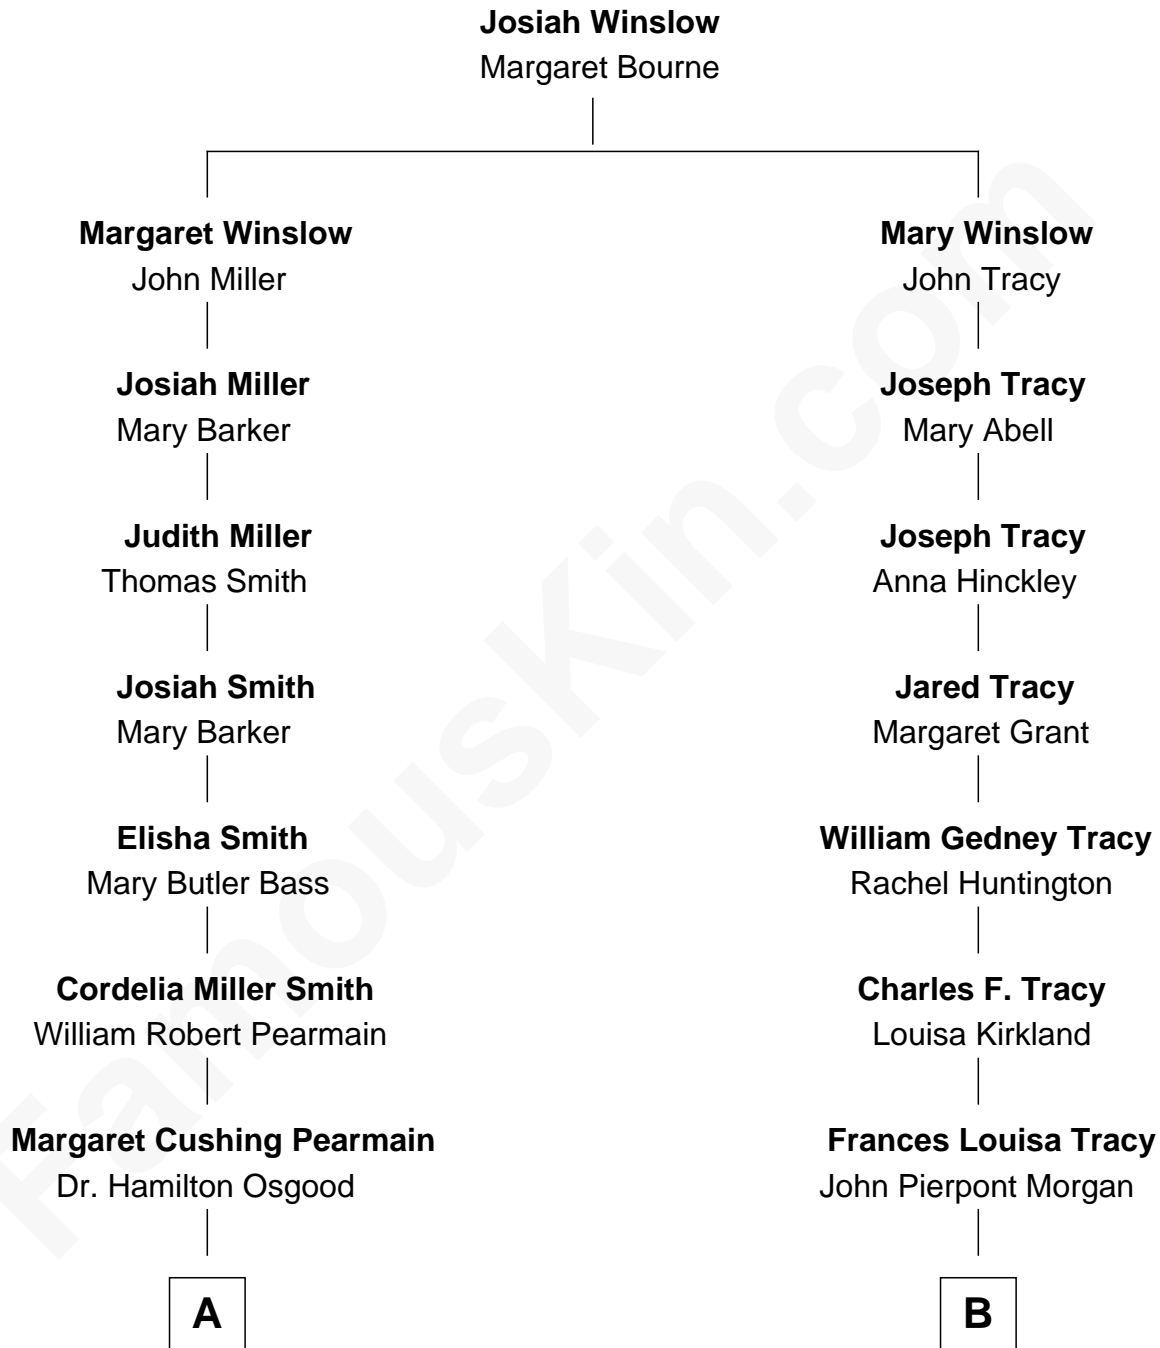

FamousKin.com Relationship Chart of

Erskine Childers

4th President of Ireland

8th cousin of

Henry Sturgis Morgan

Co-Founder of Morgan Stanley

A

Mary Alden Osgood