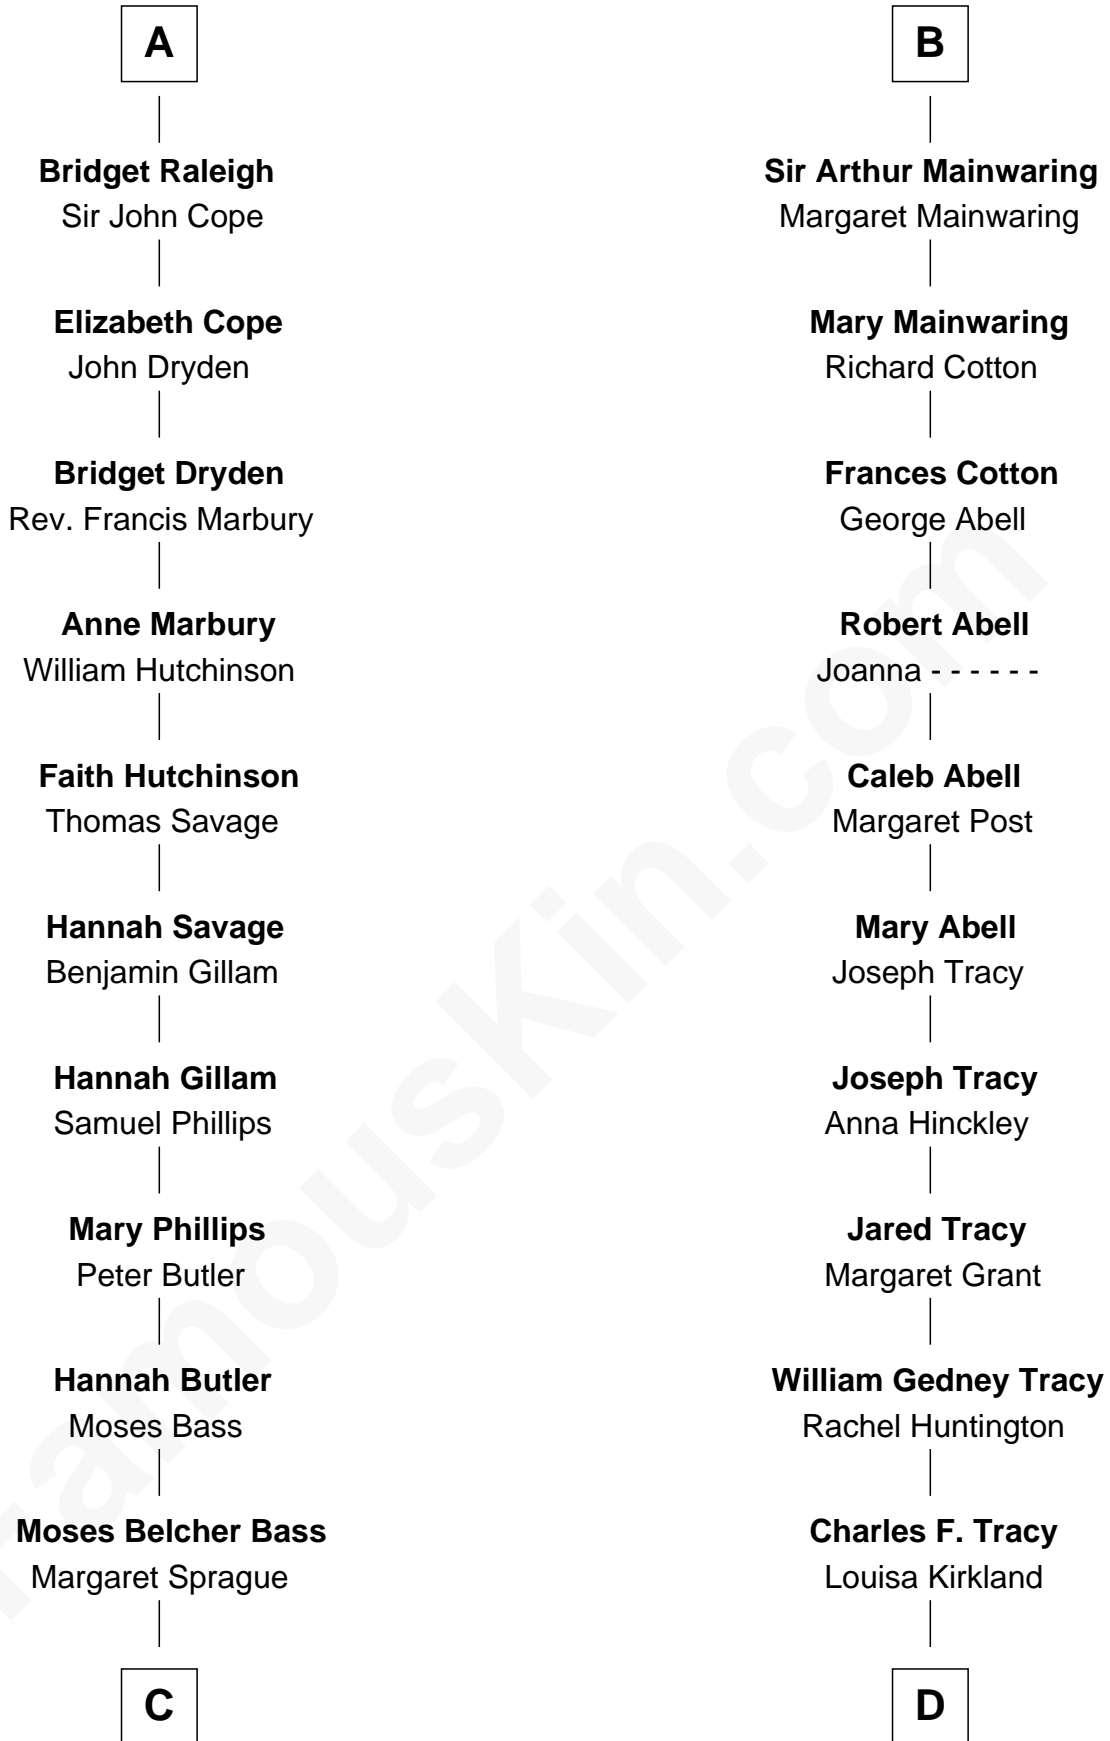

## Relationship Chart of

### Erskine Childers

4th President of Ireland

18th cousin 3 times removed of

**J.P. Morgan, Jr.**

American Banker and Philanthropist

**C**

**Mary Butler Bass**

Elisha Smith

**Cordelia Miller Smith**

William Robert Pearmain

**Margaret Cushing Pearmain**

Dr. Hamilton Osgood

**Mary Alden Osgood**

Erskine Childers

**Erskine Childers**

*4th President of Ireland*