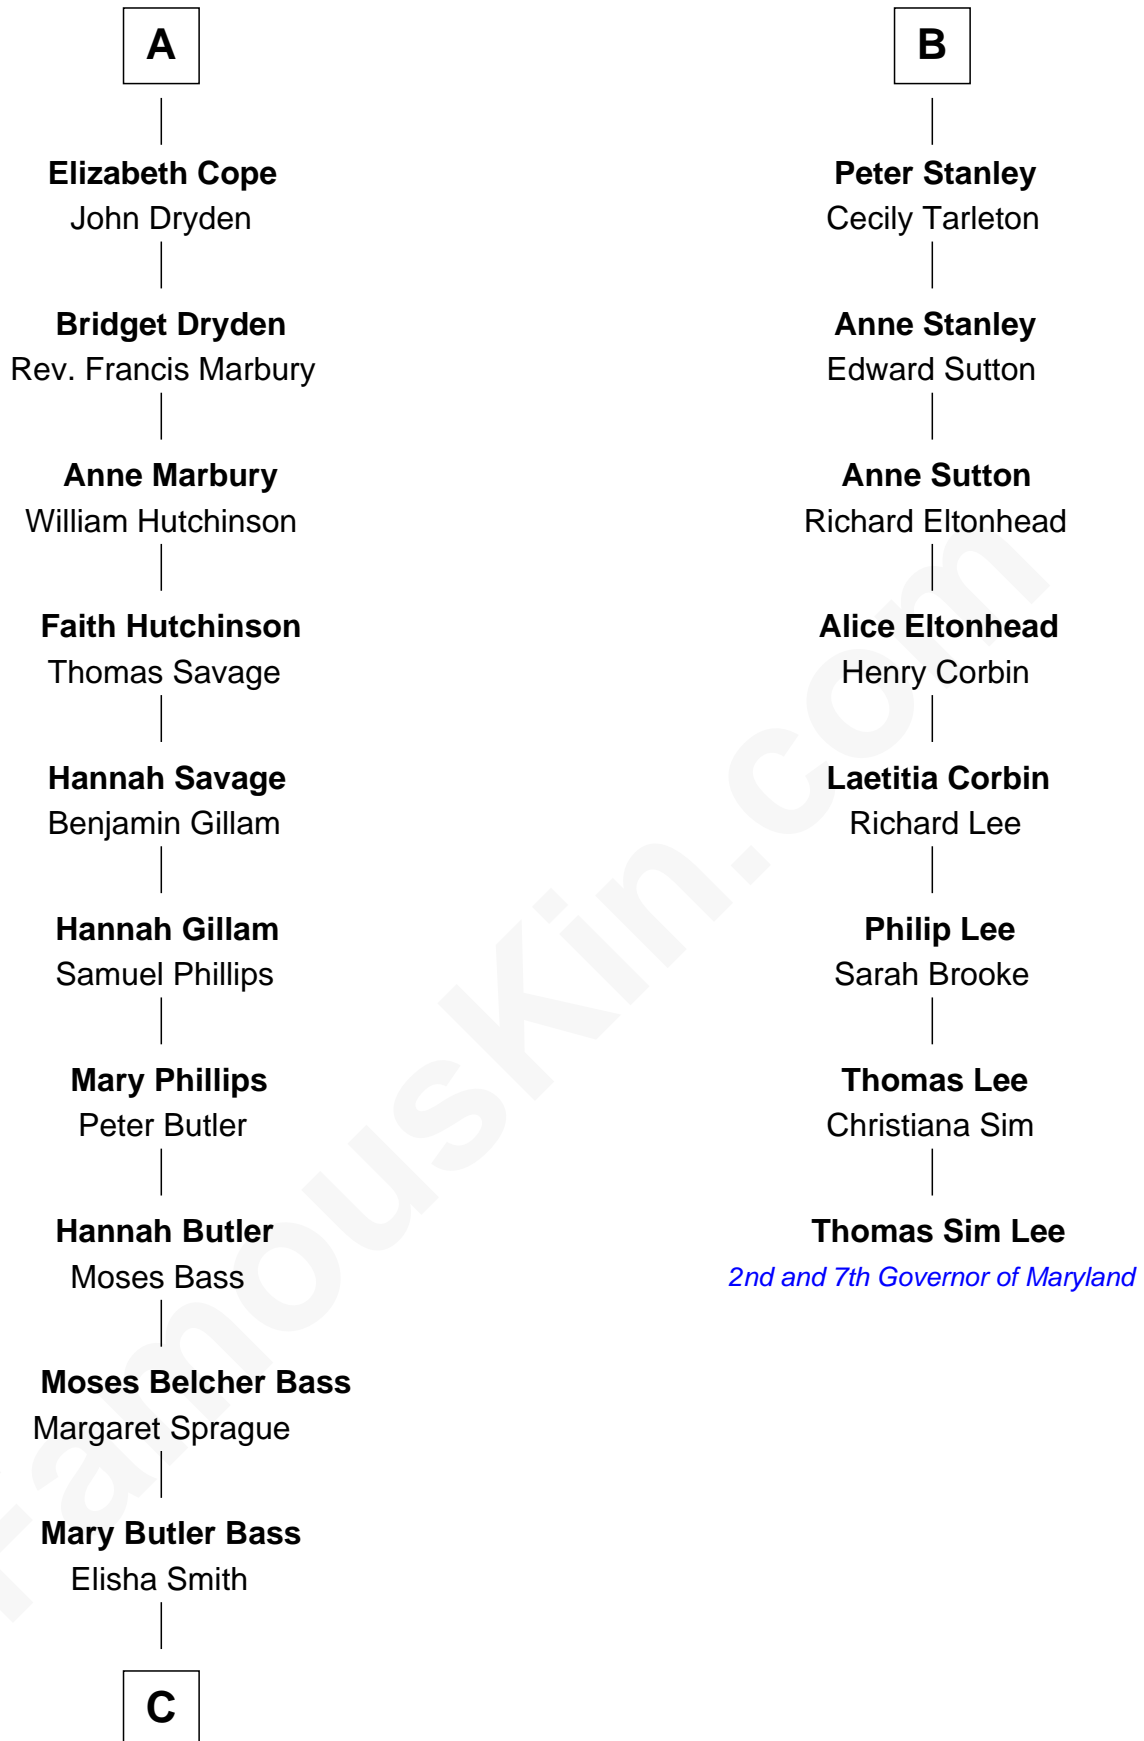

Sir Robert de Swinnerton

**Phillippa Ferrers**

Sir Thomas Greene

**Maud de Swinnerton**

Sir John Savage

**Elizabeth Greene**

William Raleigh

**Mary Savage**

William Stanley

**Sir Edward Raleigh**

Margaret Verney

**William Stanley**

Alice Hoghton

**Sir Edward Raleigh**

Anne Chamberlayne

**Sir William Stanley**

Agnes Grosvenor

**Bridget Raleigh**

Sir John Cope

**Sir William Stanley**

Anne Harington

**A**

**B**

**C**

**Cordelia Miller Smith**  
William Robert Pearmain

**Margaret Cushing Pearmain**  
Dr. Hamilton Osgood

**Mary Alden Osgood**  
Erskine Childers

**Erskine Childers**  
*4th President of Ireland*

FamousKin.com