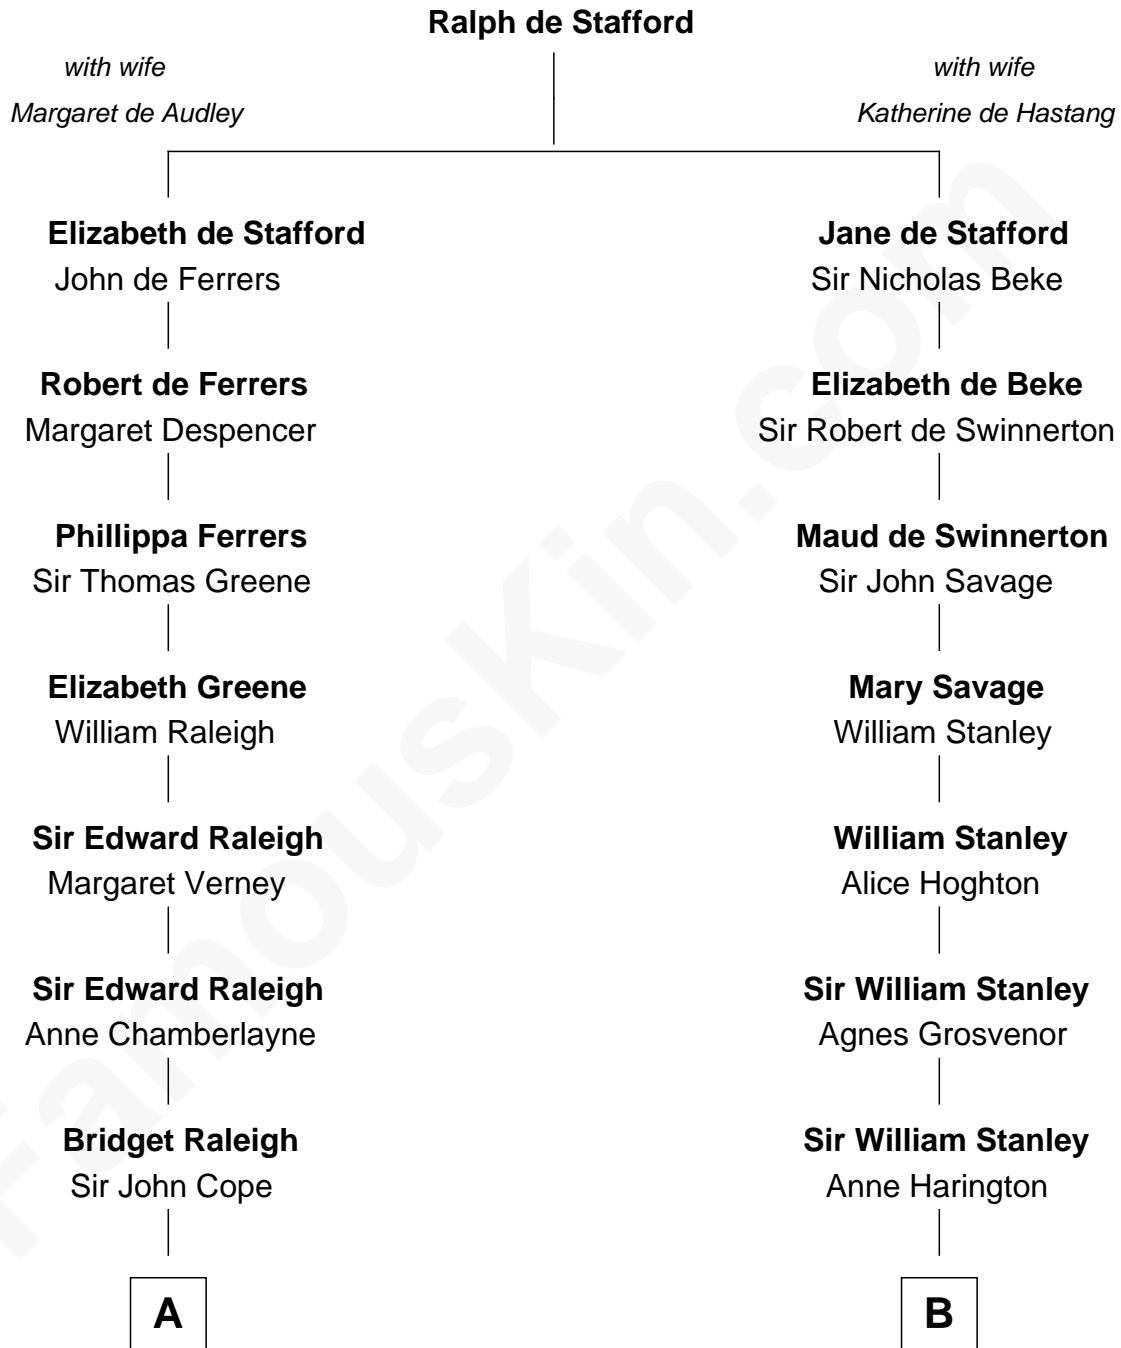

FamousKin.com

Relationship Chart of

Erskine Childers

4th President of Ireland

17th cousin 3 times removed of

Henry Lloyd

40th Governor of Maryland

C

Cordelia Miller Smith
William Robert Pearmain

Margaret Cushing Pearmain
Dr. Hamilton Osgood

Mary Alden Osgood
Erskine Childers

Erskine Childers
4th President of Ireland

FamousKin.com