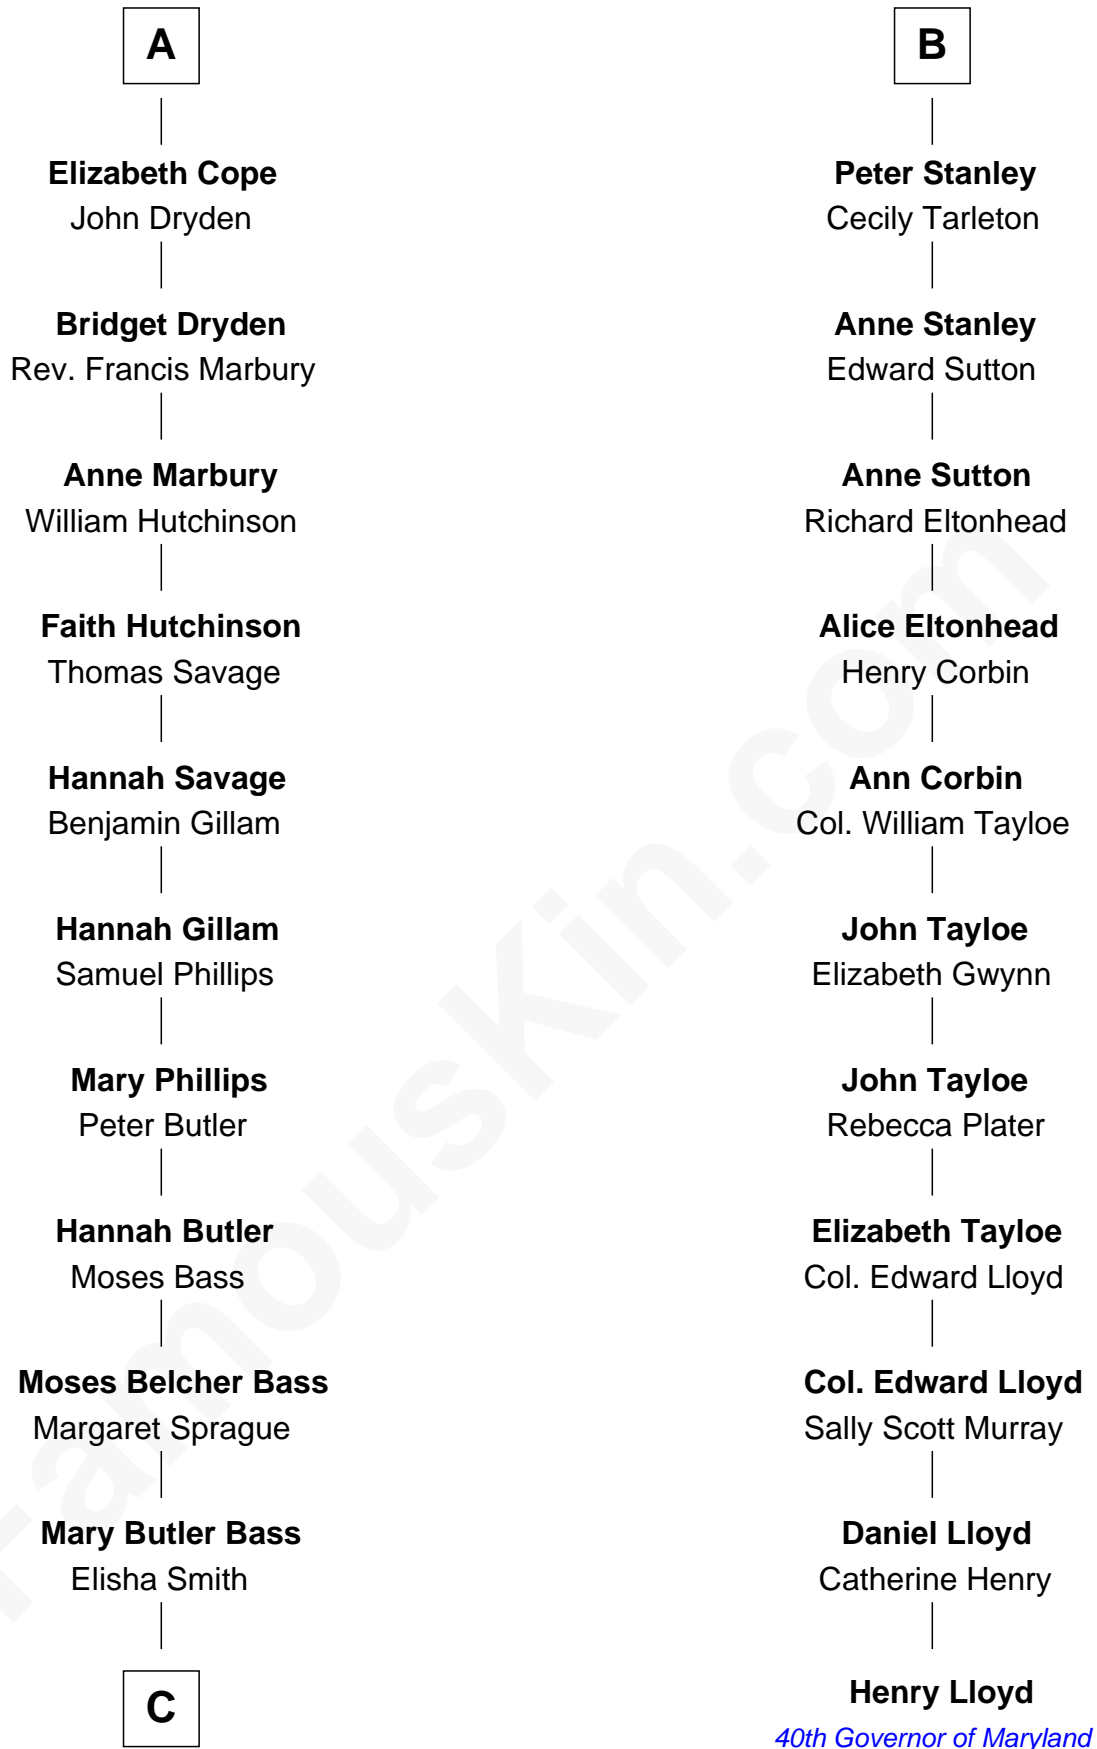

FamousKin.com

Relationship Chart of

Erskine Childers

4th President of Ireland

17th cousin 3 times removed of

Henry Lloyd

40th Governor of Maryland

C

Cordelia Miller Smith
William Robert Pearmain

Margaret Cushing Pearmain
Dr. Hamilton Osgood

Mary Alden Osgood
Erskine Childers

Erskine Childers
4th President of Ireland

FamousKin.com