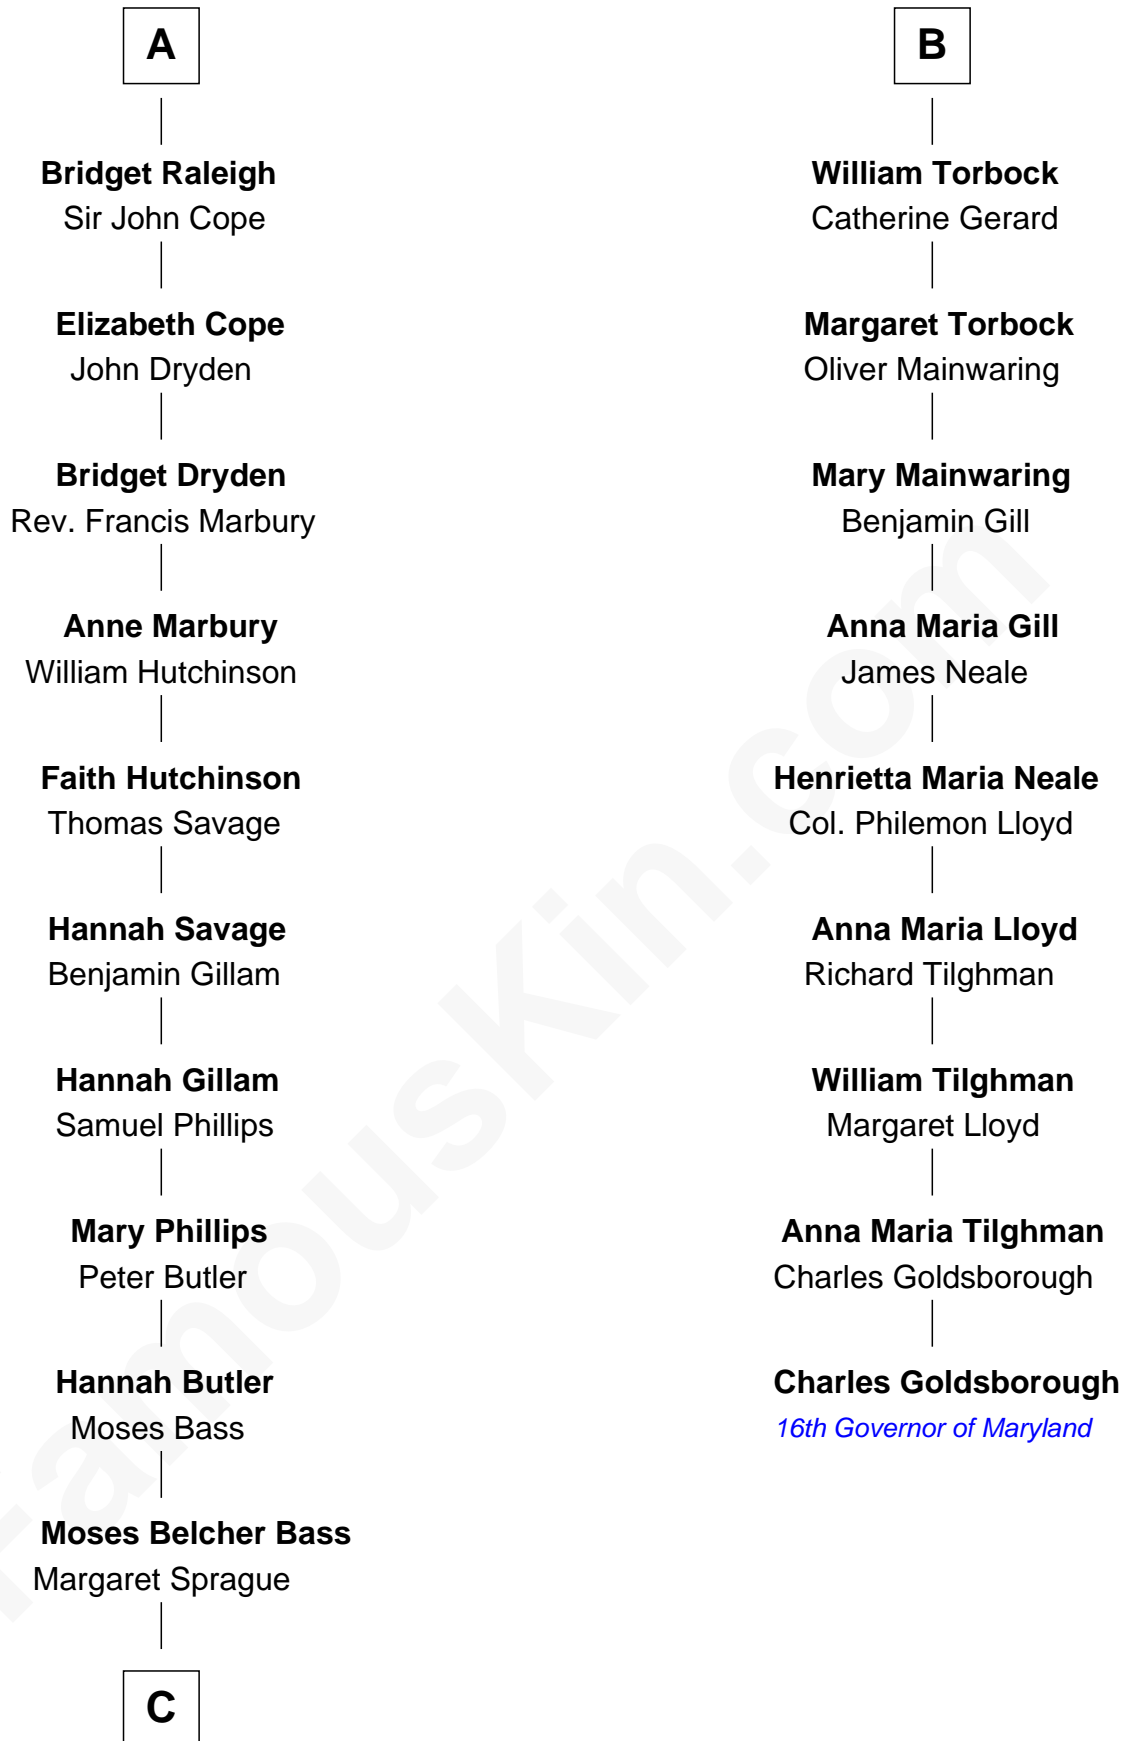

FamousKin.com

Relationship Chart of

Erskine Childers

4th President of Ireland

15th cousin 6 times removed of

Charles Goldsborough

16th Governor of Maryland

Edmund Fitzalan

Alice de Warenne

C

—
Mary Butler Bass

Elisha Smith

—
Cordelia Miller Smith

William Robert Pearmain

—
Margaret Cushing Pearmain

Dr. Hamilton Osgood

—
Mary Alden Osgood

Erskine Childers

—
Erskine Childers

4th President of Ireland

FamousKin.com