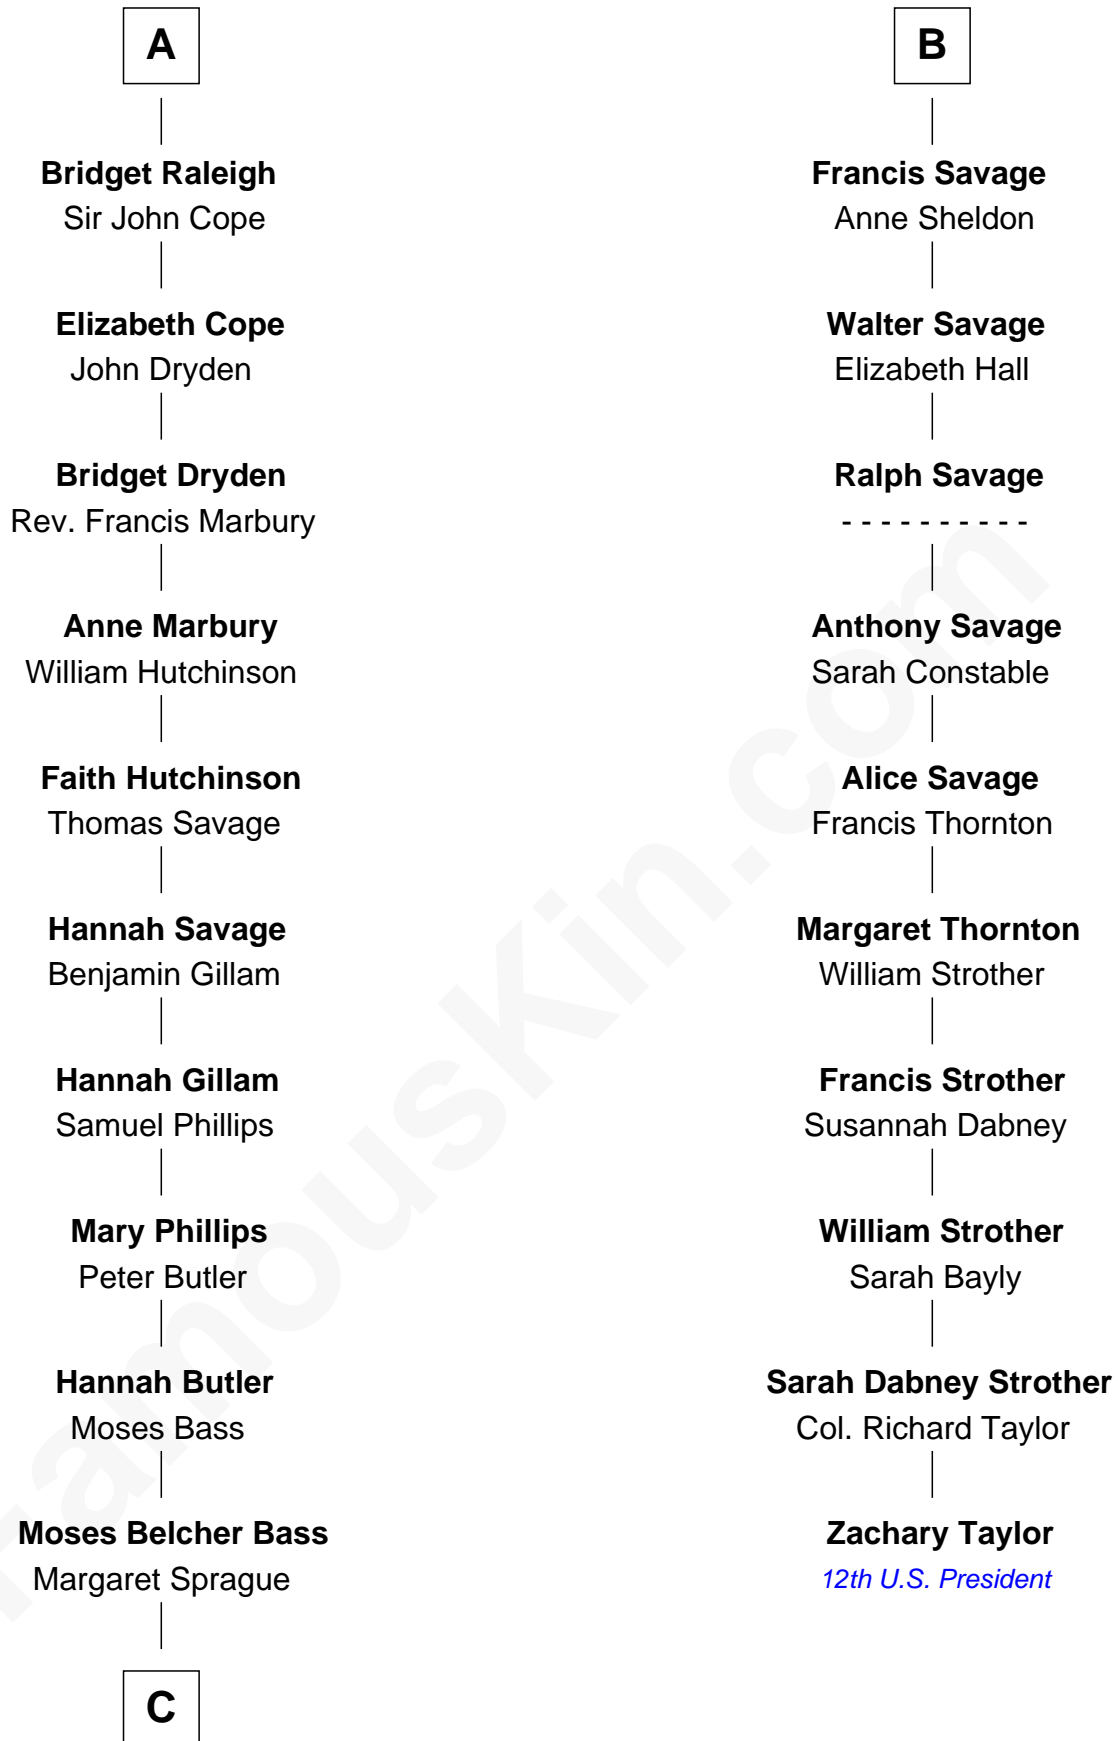

FamousKin.com Relationship Chart of

Erskine Childers

4th President of Ireland

16th cousin 5 times removed of

Zachary Taylor

12th U.S. President

Edmund Fitzalan

Alice de Warenne

C

—
Mary Butler Bass

Elisha Smith

—
Cordelia Miller Smith

William Robert Pearmain

—
Margaret Cushing Pearmain

Dr. Hamilton Osgood

—
Mary Alden Osgood