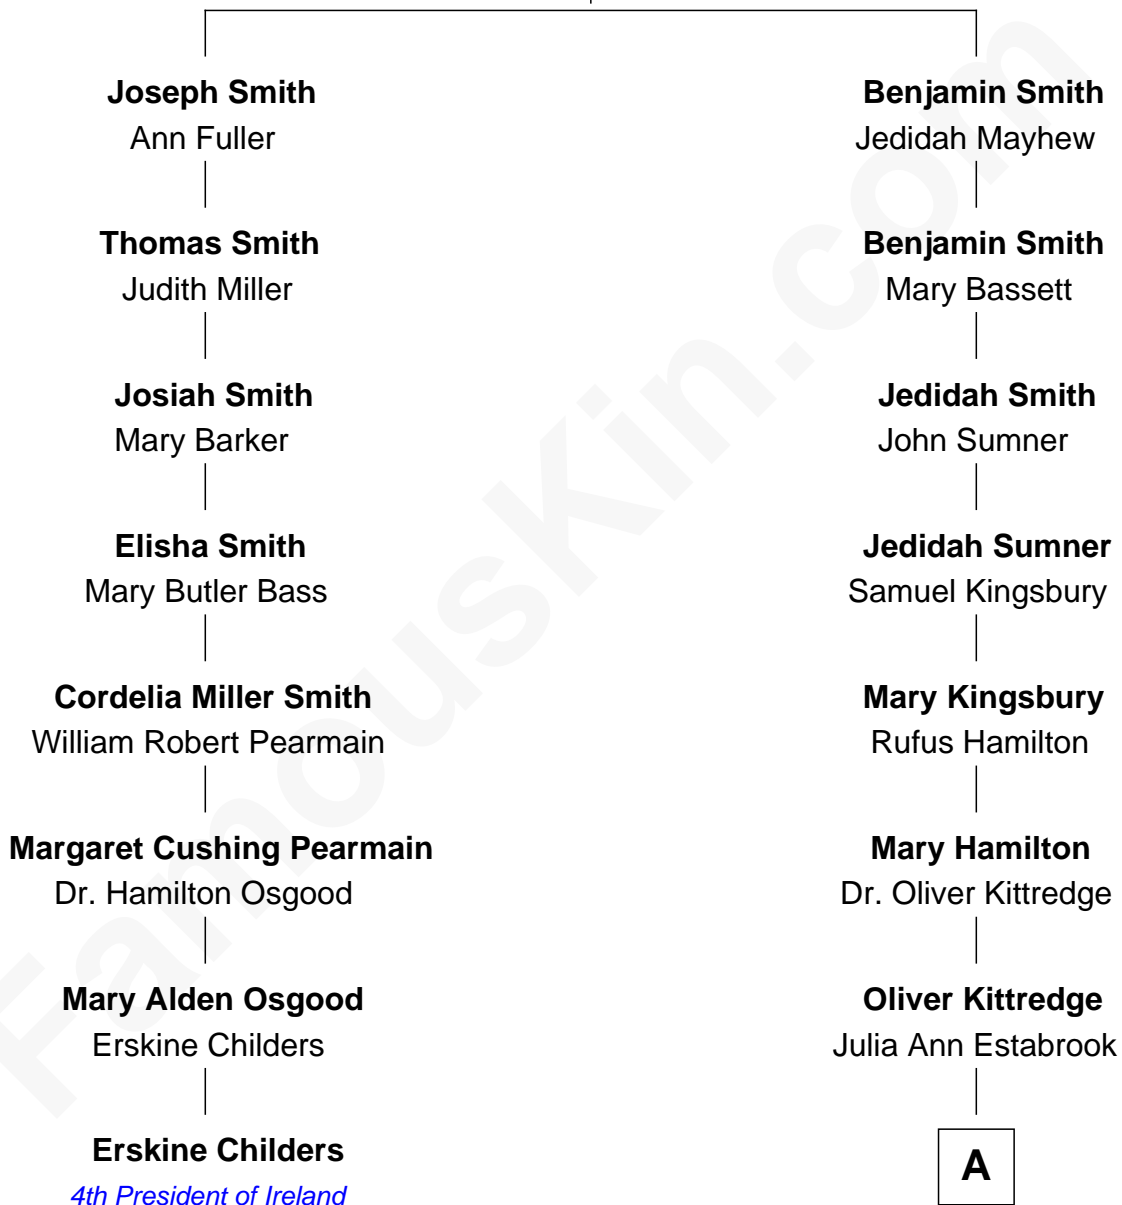

FamousKin.com

Relationship Chart of

Erskine Childers

4th President of Ireland

7th cousin 2 times removed of

Thomas J. Watson, Jr.
President and CEO of I.B.M.

Rev. John Smith
Susanna Hinckley

A

Arthur Melville Kittredge
Mary Jeannette Broadwell

Mary Jeannette Kittredge
Thomas John Watson

Thomas J. Watson, Jr.
President and CEO of I.B.M.

FamousKin.com