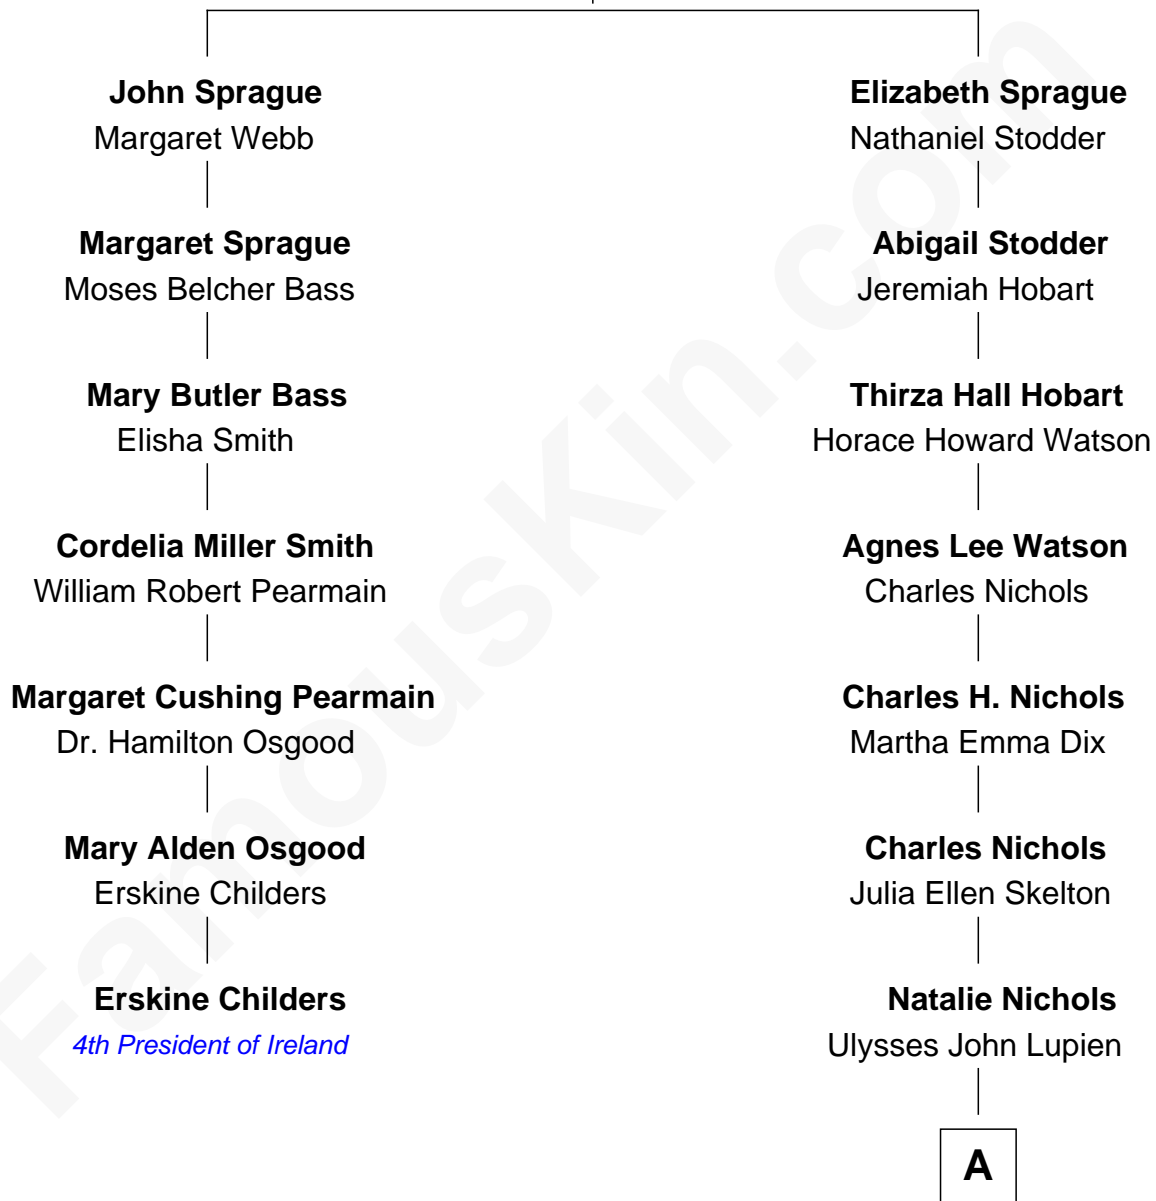

## Relationship Chart of

### Erskine Childers

*4th President of Ireland*

6th cousin 2 times removed of

**John Cena**

*Movie Actor and WWE Pro Wrestler*

**Jeremiah Sprague**

Priscilla Knight

A