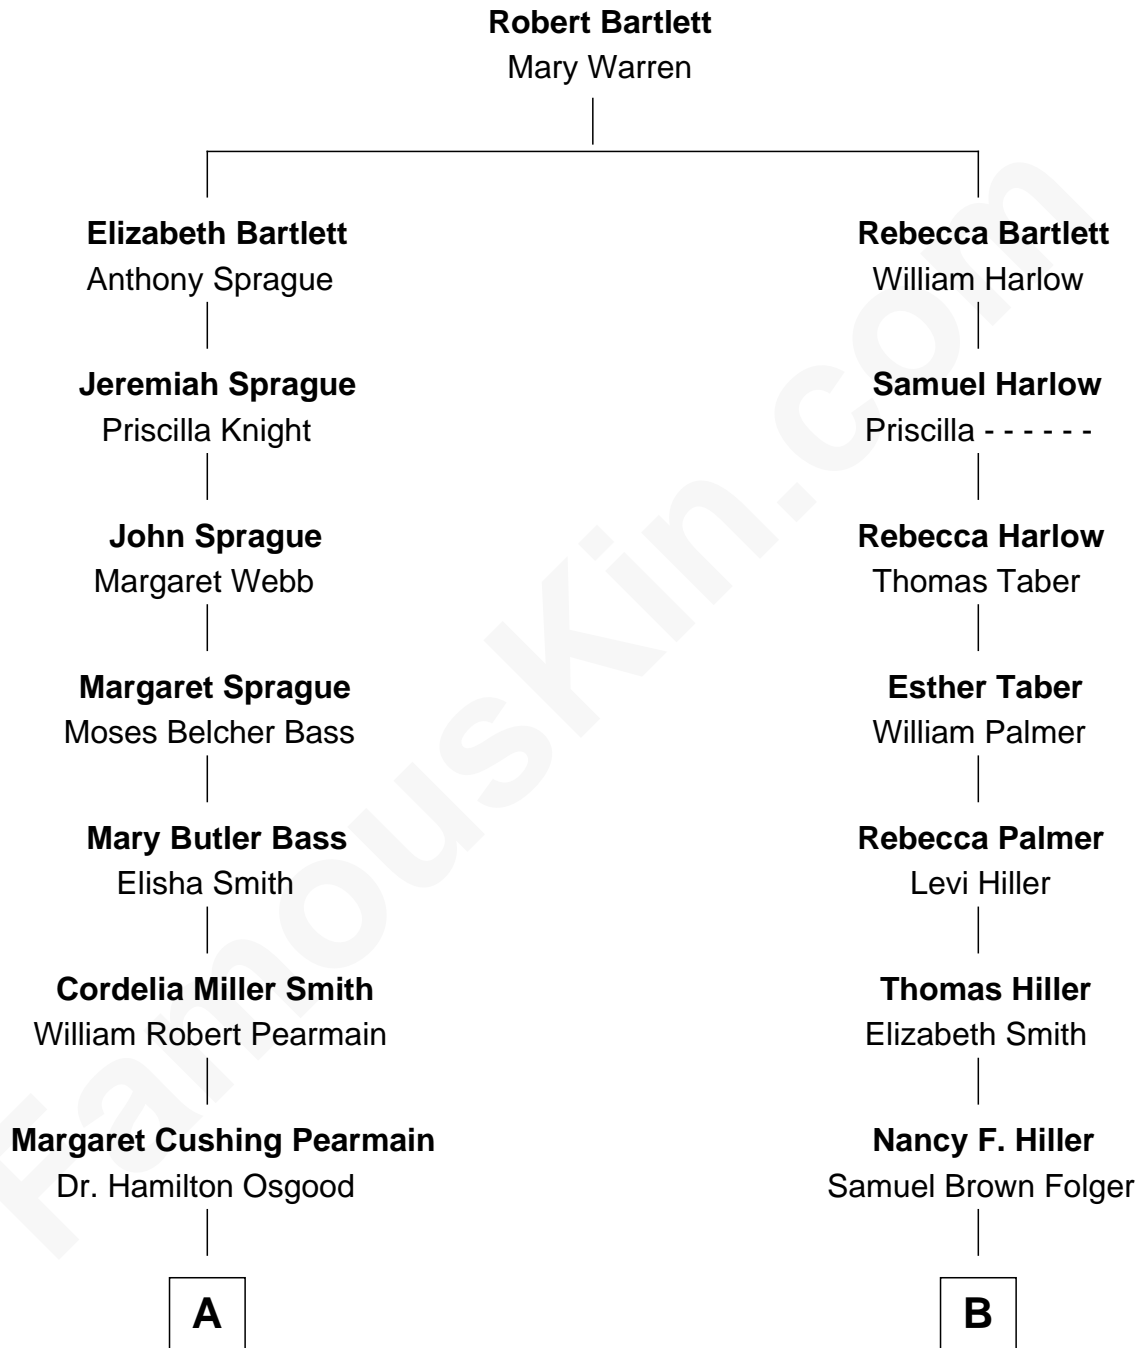

FamousKin.com Relationship Chart of

Erskine Childers

4th President of Ireland

8th cousin of

Henry Clay Folger

Founder of Folger Shakespeare Library and Chairman of Standard Oil

FamousKin.com