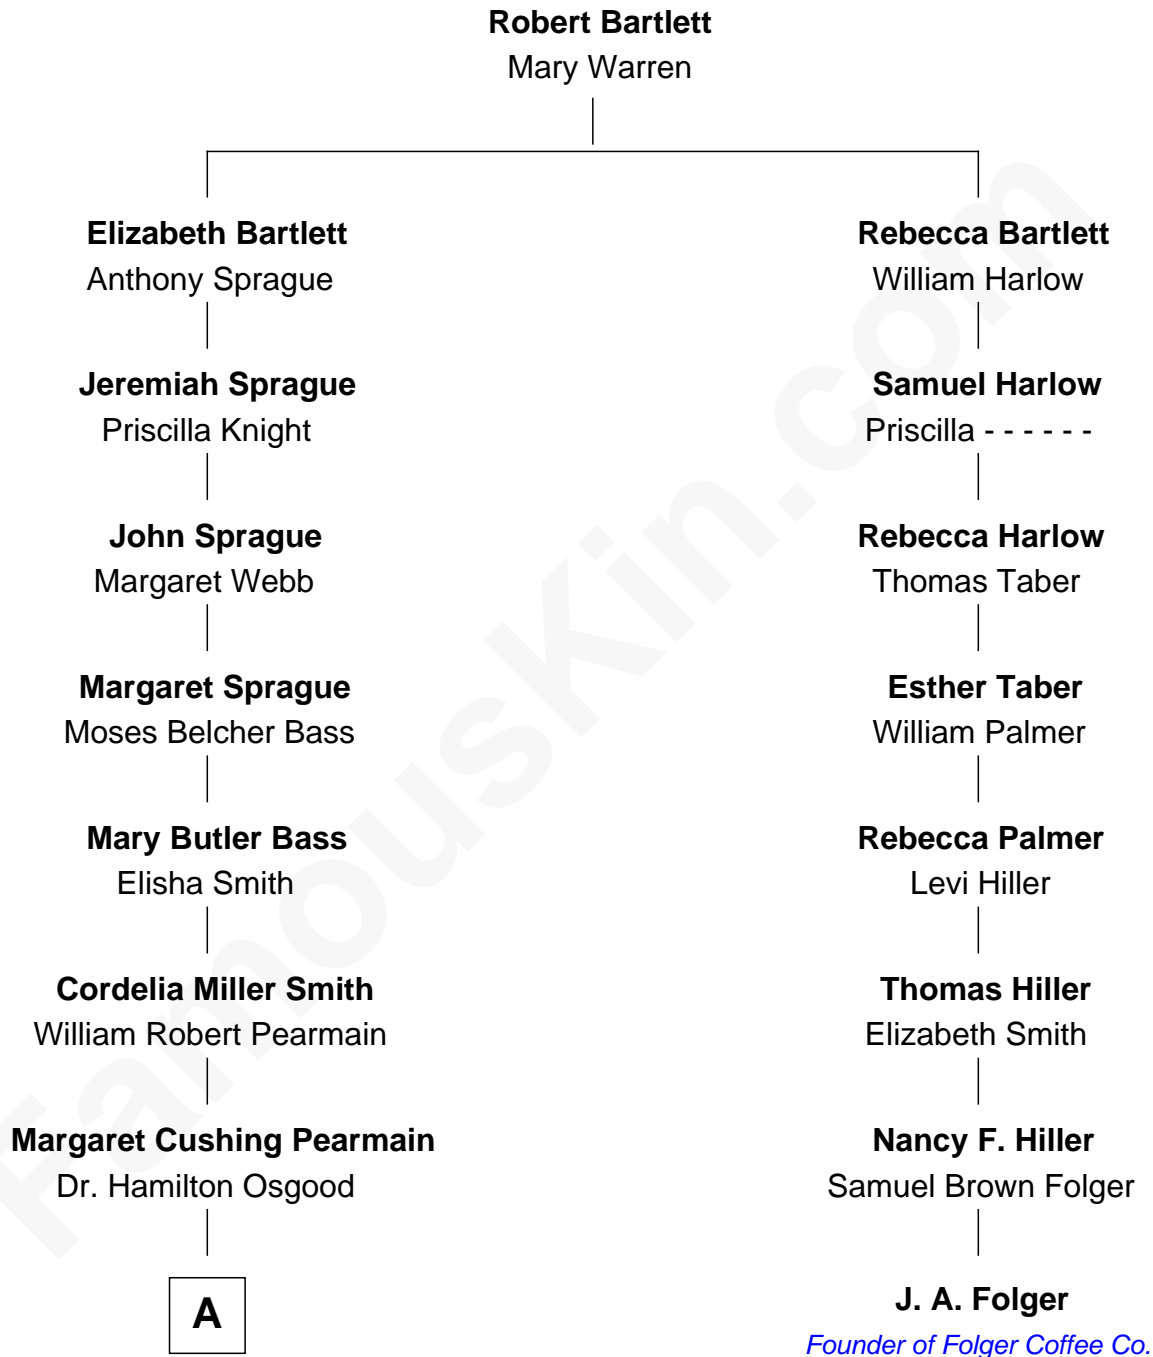

FamousKin.com

Relationship Chart of

Erskine Childers

4th President of Ireland

7th cousin 1 time removed of

J. A. Folger

Founder of Folger Coffee Company

A

—
Mary Alden Osgood

Erskine Childers

—
Erskine Childers

4th President of Ireland

FamousKin.com