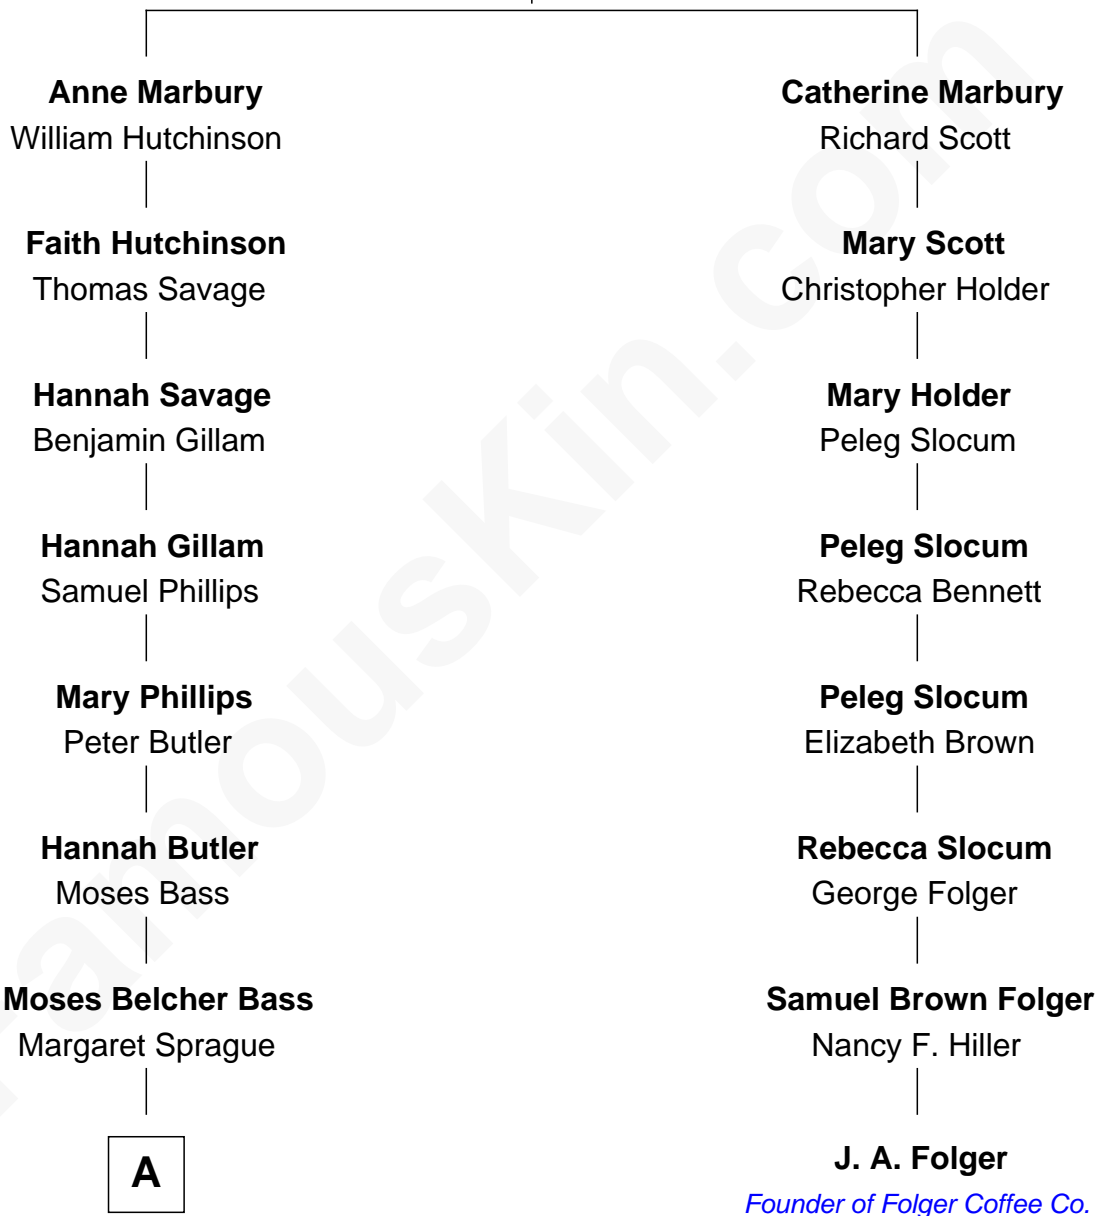

FamousKin.com

Relationship Chart of

Erskine Childers

4th President of Ireland

7th cousin 4 times removed of

J. A. Folger

Founder of Folger Coffee Company

Rev. Francis Marbury

Bridget Dryden

A

—
Mary Butler Bass

Elisha Smith

—
Cordelia Miller Smith

William Robert Pearmain

—
Margaret Cushing Pearmain

Dr. Hamilton Osgood

—
Mary Alden Osgood

Erskine Childers

—
Erskine Childers

4th President of Ireland

FamousKin.com