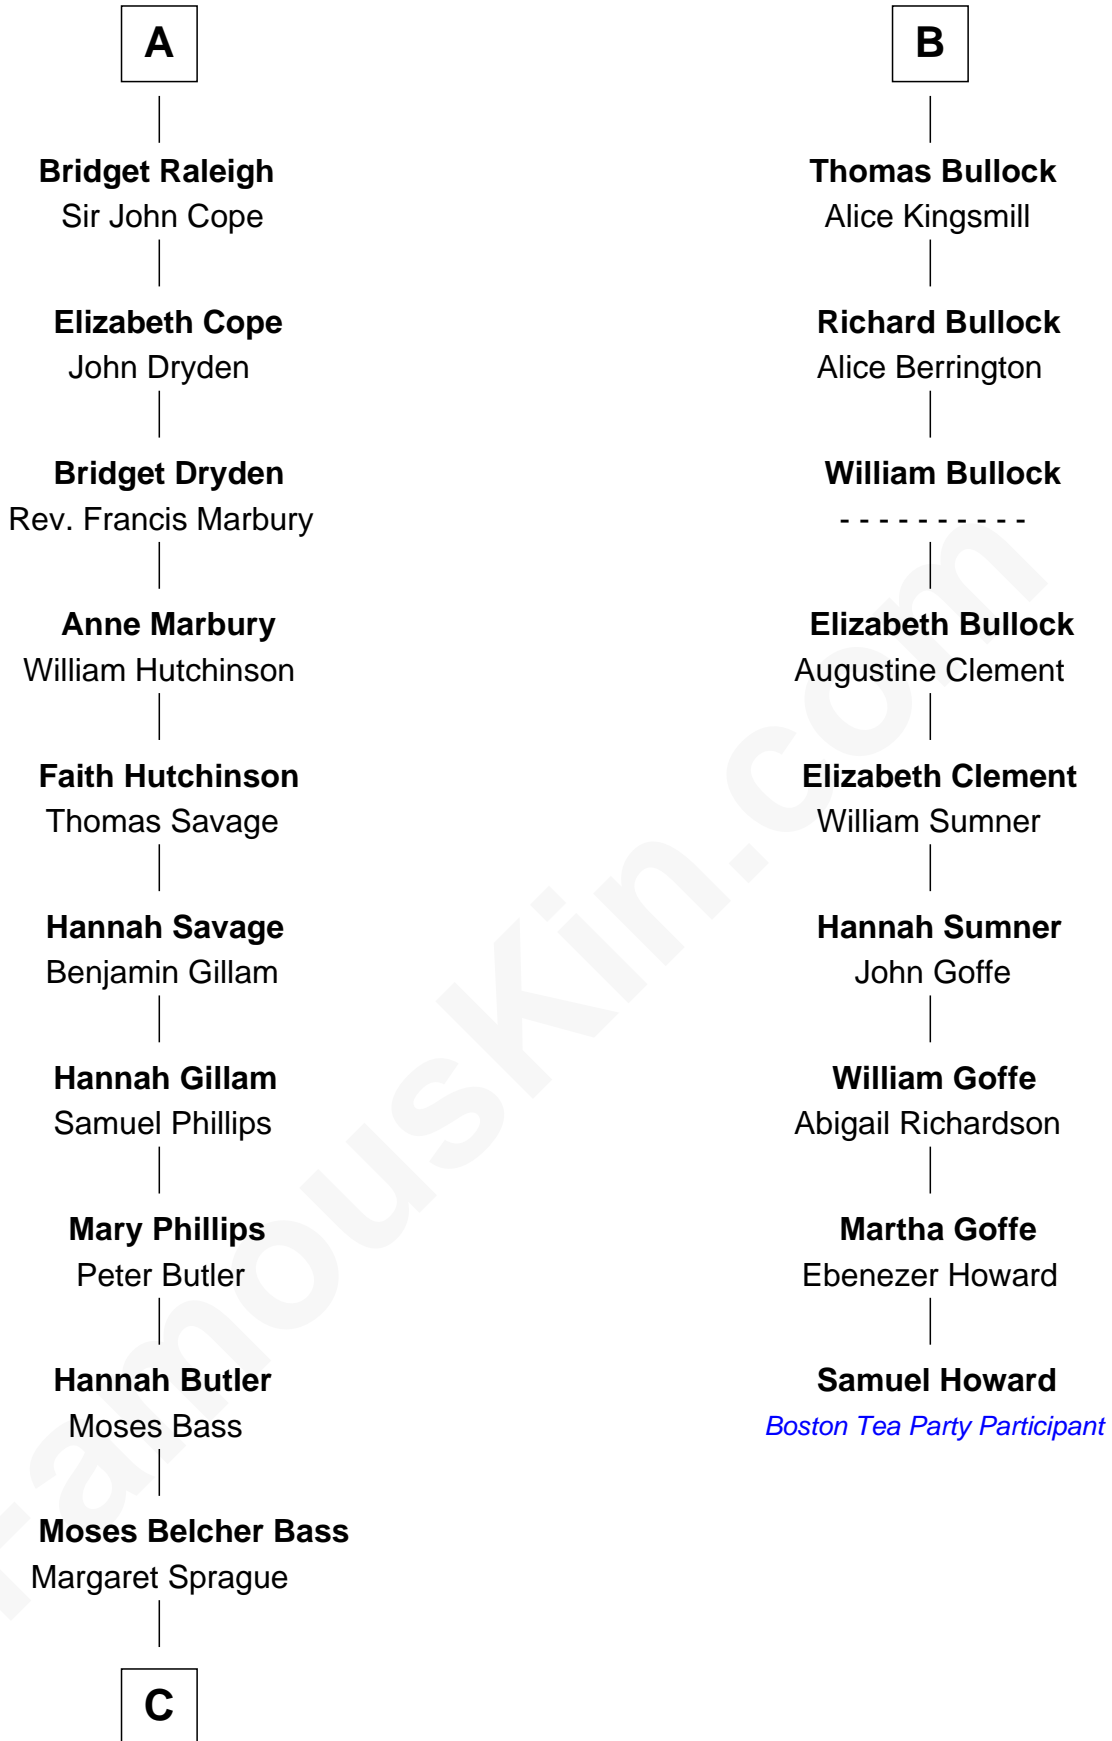

# FamousKin.com Relationship Chart of

**Erskine Childers**

*4th President of Ireland*

15th cousin 6 times removed of

**Samuel Howard**

*Boston Tea Party Participant*

**Edmund Fitzalan**

Alice de Warenne

**C**

—  
**Mary Butler Bass**

Elisha Smith

—  
**Cordelia Miller Smith**

William Robert Pearmain

—  
**Margaret Cushing Pearmain**

Dr. Hamilton Osgood

—  
**Mary Alden Osgood**