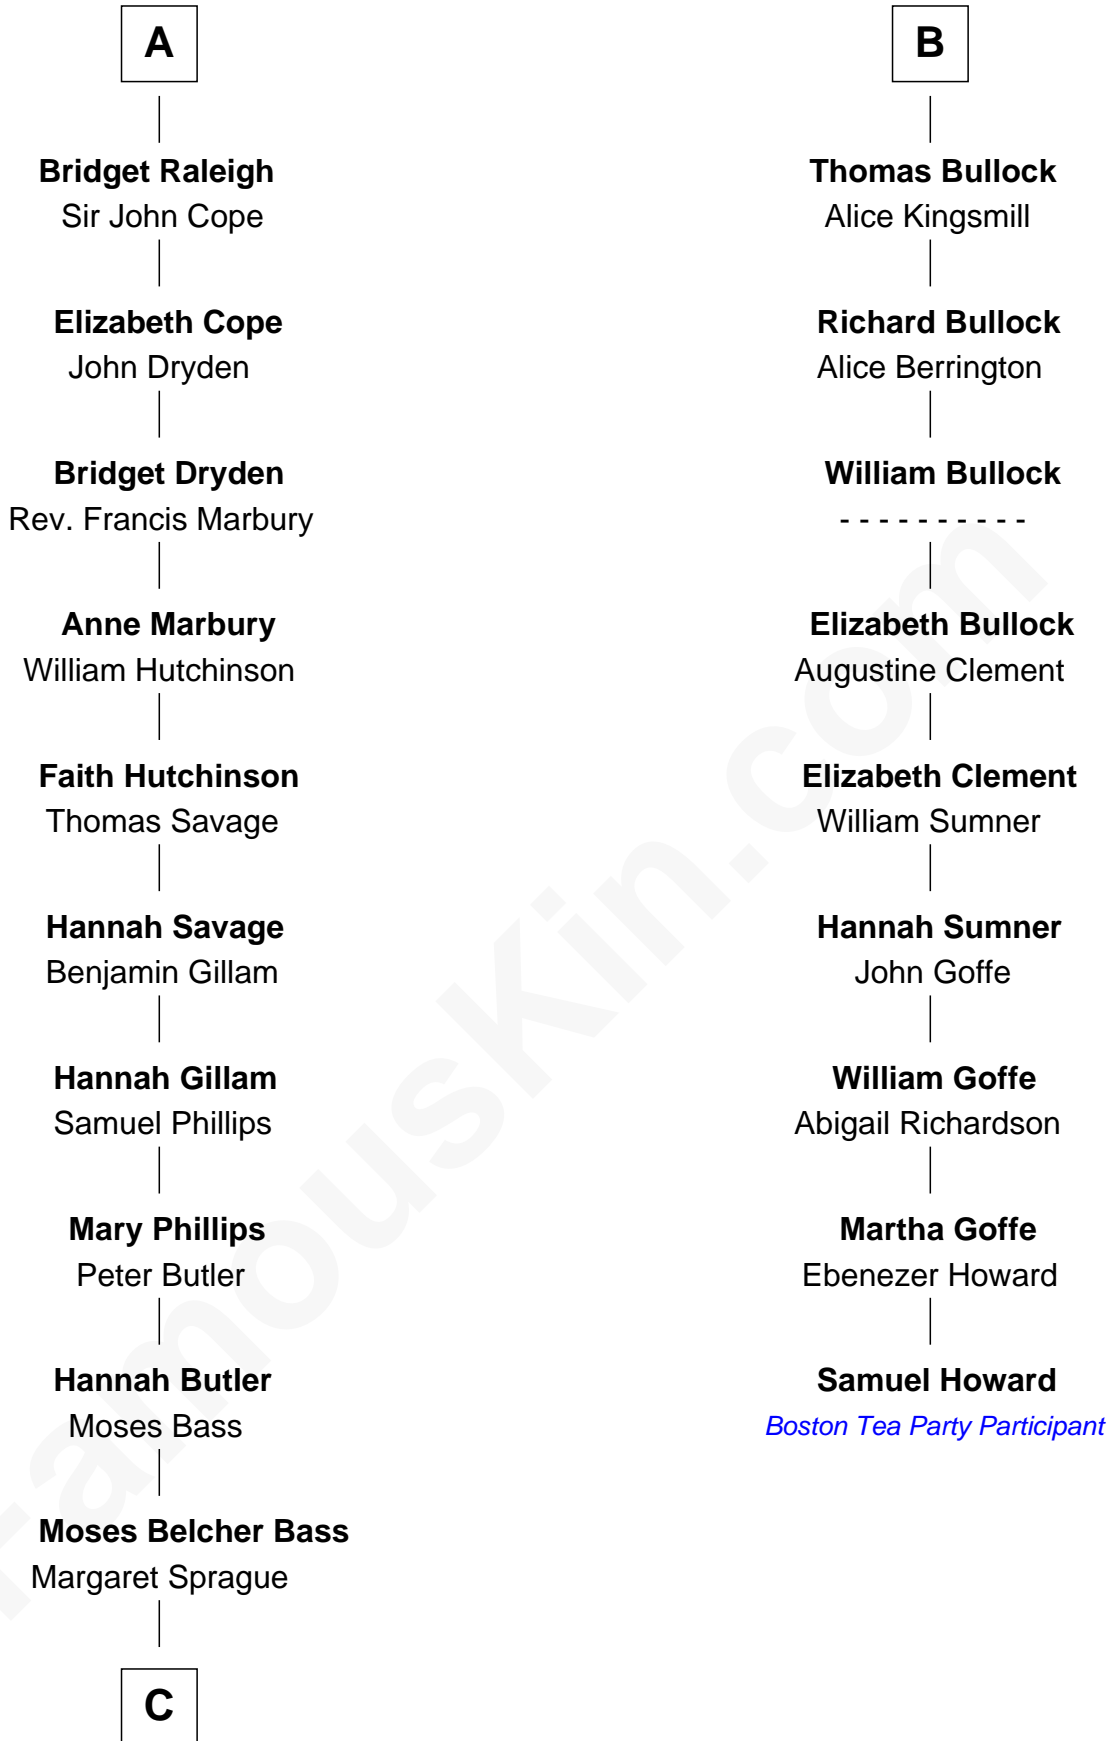

FamousKin.com Relationship Chart of

Erskine Childers

4th President of Ireland

15th cousin 6 times removed of

Samuel Howard

Boston Tea Party Participant

Hugh le Despencer

Eleanor de Clare

Elizabeth Greene

William Raleigh

Sir Edward Raleigh

Margaret Verney

Sir Edward Raleigh

Anne Chamberlayne

A

Isabel le Despencer

Elizabeth Howard

Joan de Vere

Sir William Norreys

Margaret Norreys

Gilbert Bullock

B

C

—
Mary Butler Bass