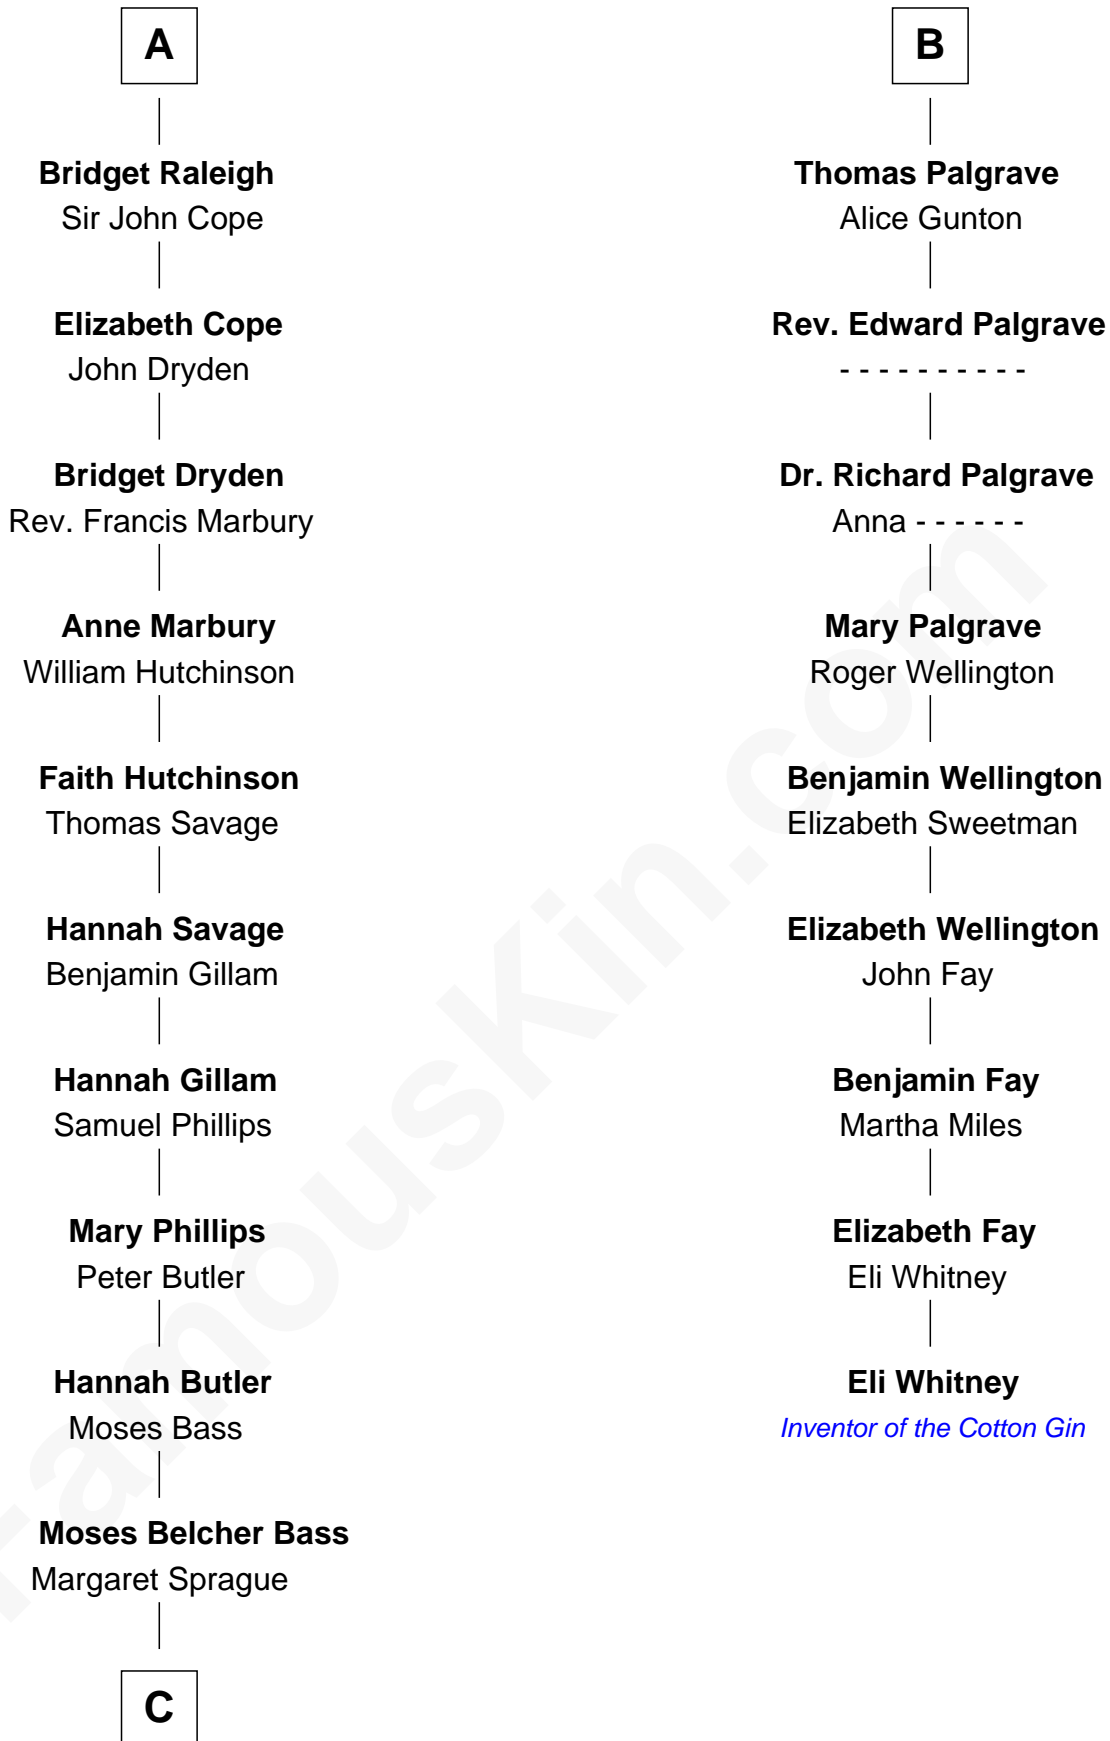

FamousKin.com

Relationship Chart of

Erskine Childers

4th President of Ireland

15th cousin 6 times removed of

Eli Whitney

Inventor of the Cotton Gin

Edmund Fitzalan

Alice de Warenne

C

—
Mary Butler Bass

Elisha Smith

—
Cordelia Miller Smith

William Robert Pearmain

—
Margaret Cushing Pearmain

Dr. Hamilton Osgood