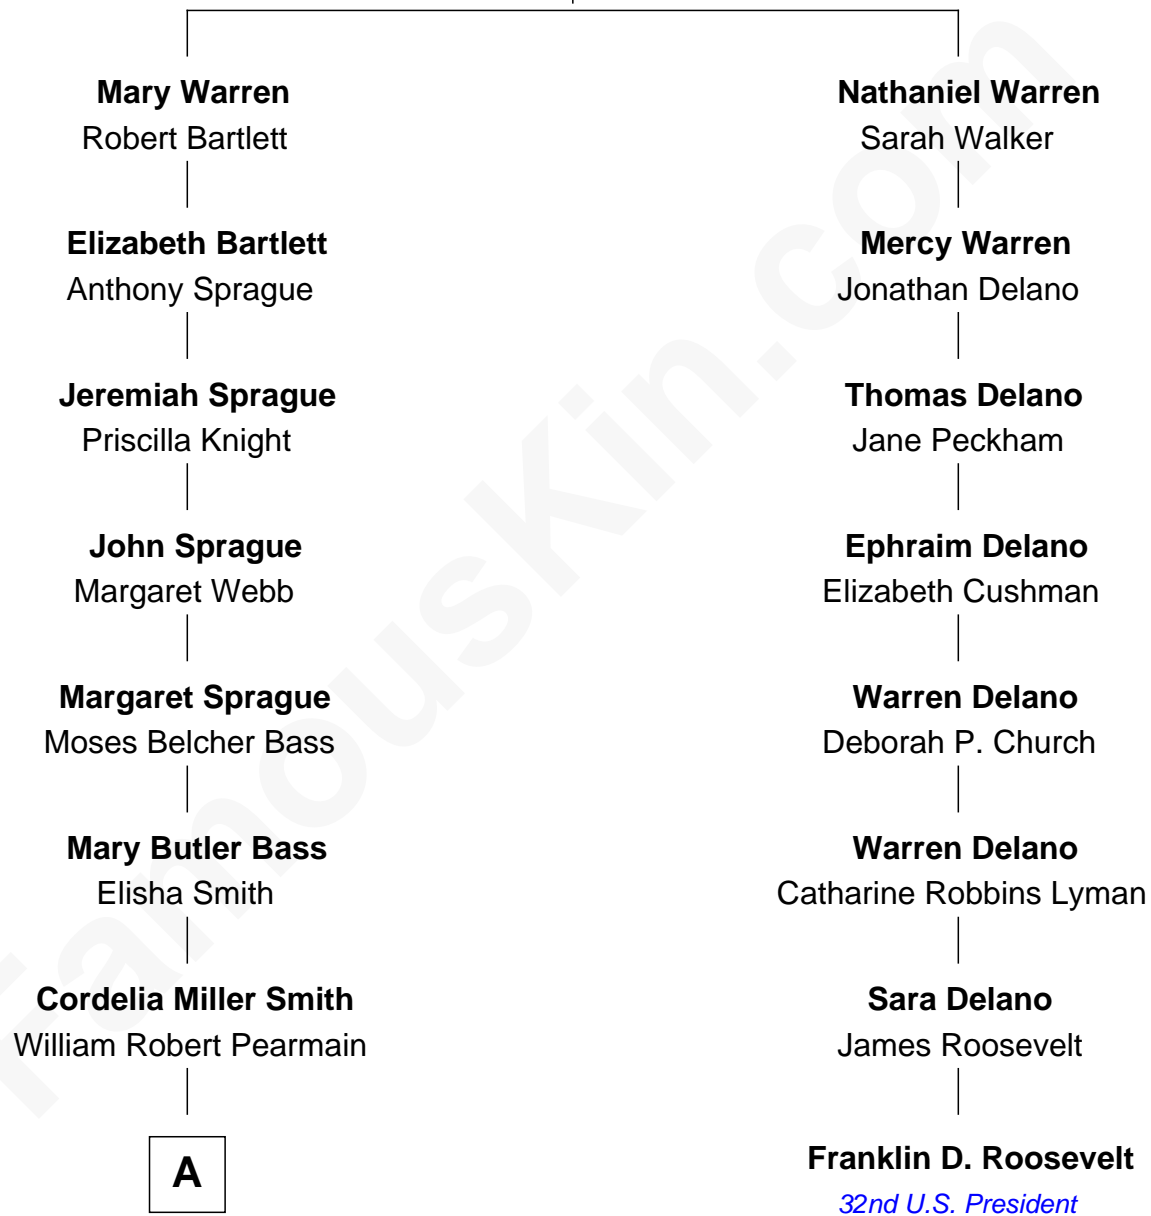

FamousKin.com

Relationship Chart of

Erskine Childers

4th President of Ireland

7th cousin 2 times removed of

Franklin D. Roosevelt

32nd U.S. President

Richard Warren
Elizabeth Walker

A

—
Margaret Cushing Pearmain

Dr. Hamilton Osgood

—
Mary Alden Osgood

Erskine Childers

—
Erskine Childers

4th President of Ireland

FamousKin.com