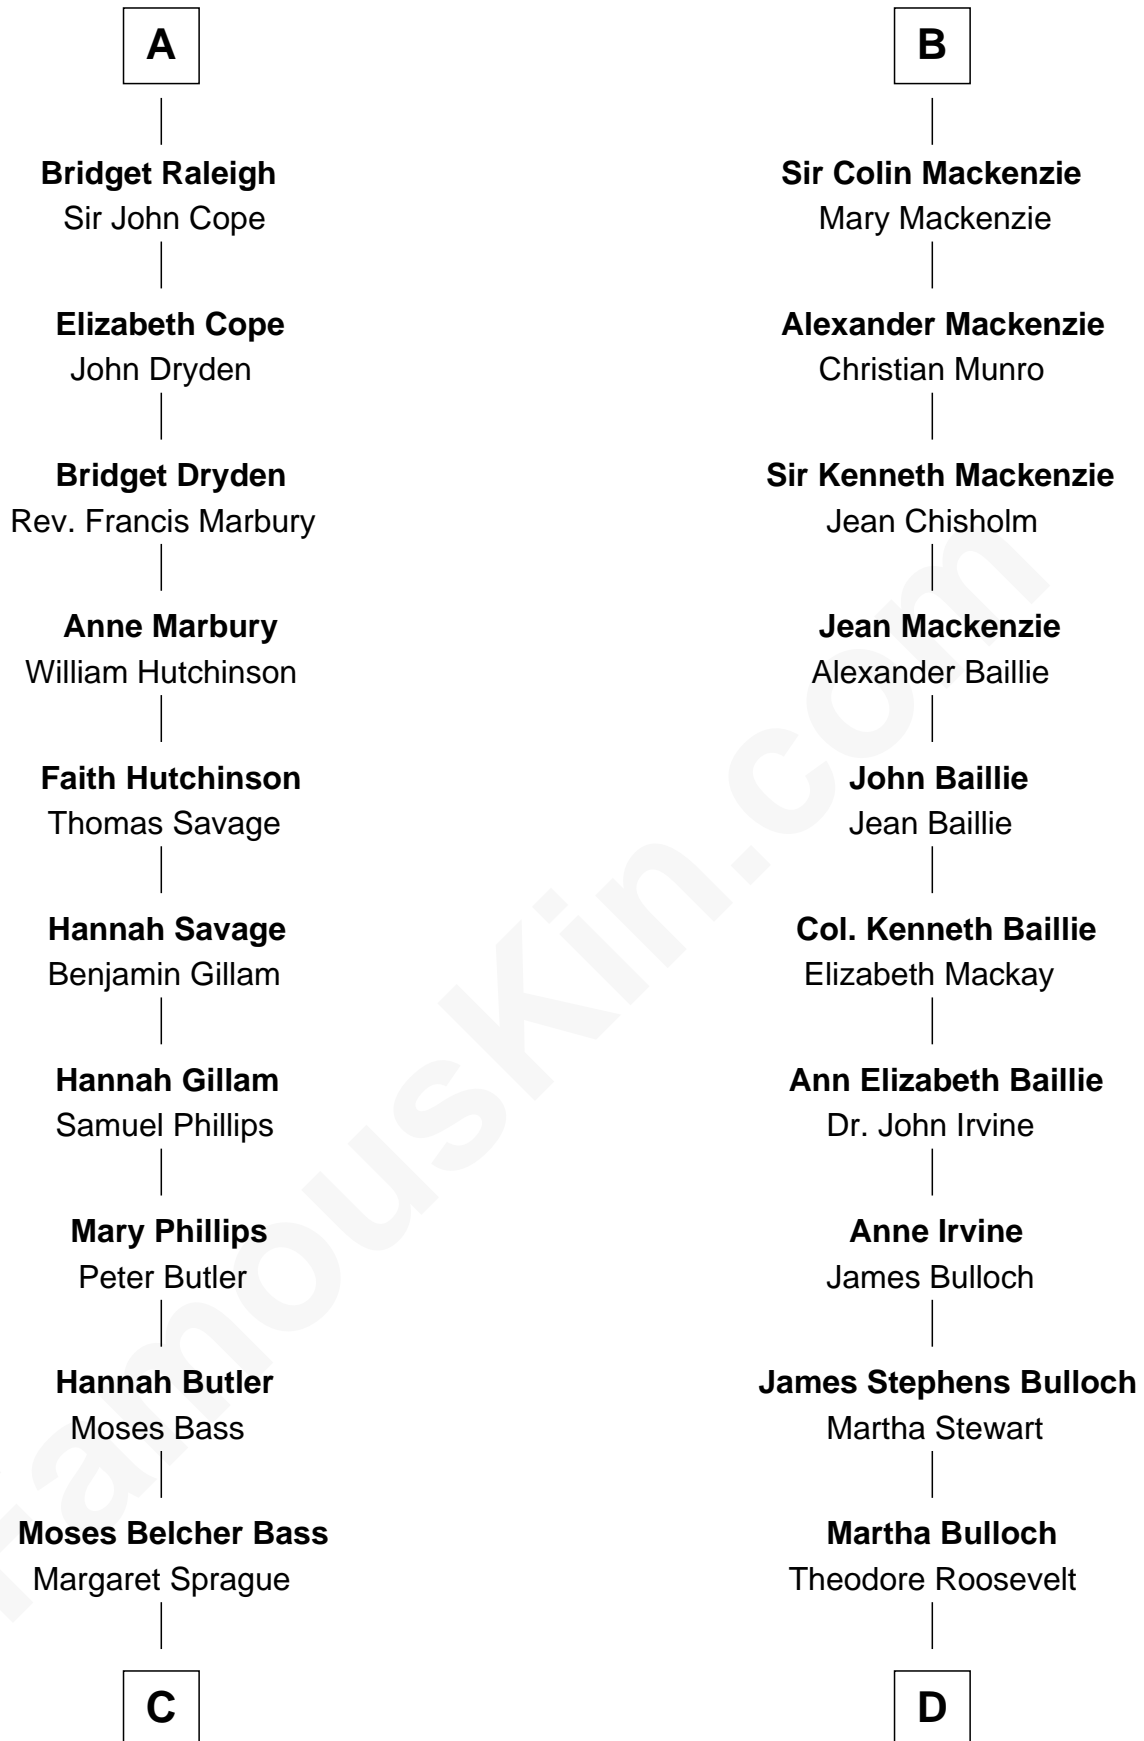

FamousKin.com Relationship Chart of

Erskine Childers

4th President of Ireland

18th cousin 3 times removed of

Eleanor Roosevelt

First Lady of President Franklin D. Roosevelt

Edmund Fitzalan

Alice de Warenne

C

Mary Butler Bass

Elisha Smith

Cordelia Miller Smith

William Robert Pearmain

Margaret Cushing Pearmain

Dr. Hamilton Osgood

Mary Alden Osgood

Erskine Childers

Erskine Childers

4th President of Ireland

D

Elliott Roosevelt

Anna Rebecca Hall

Eleanor Roosevelt

First Lady of Franklin Roosevelt