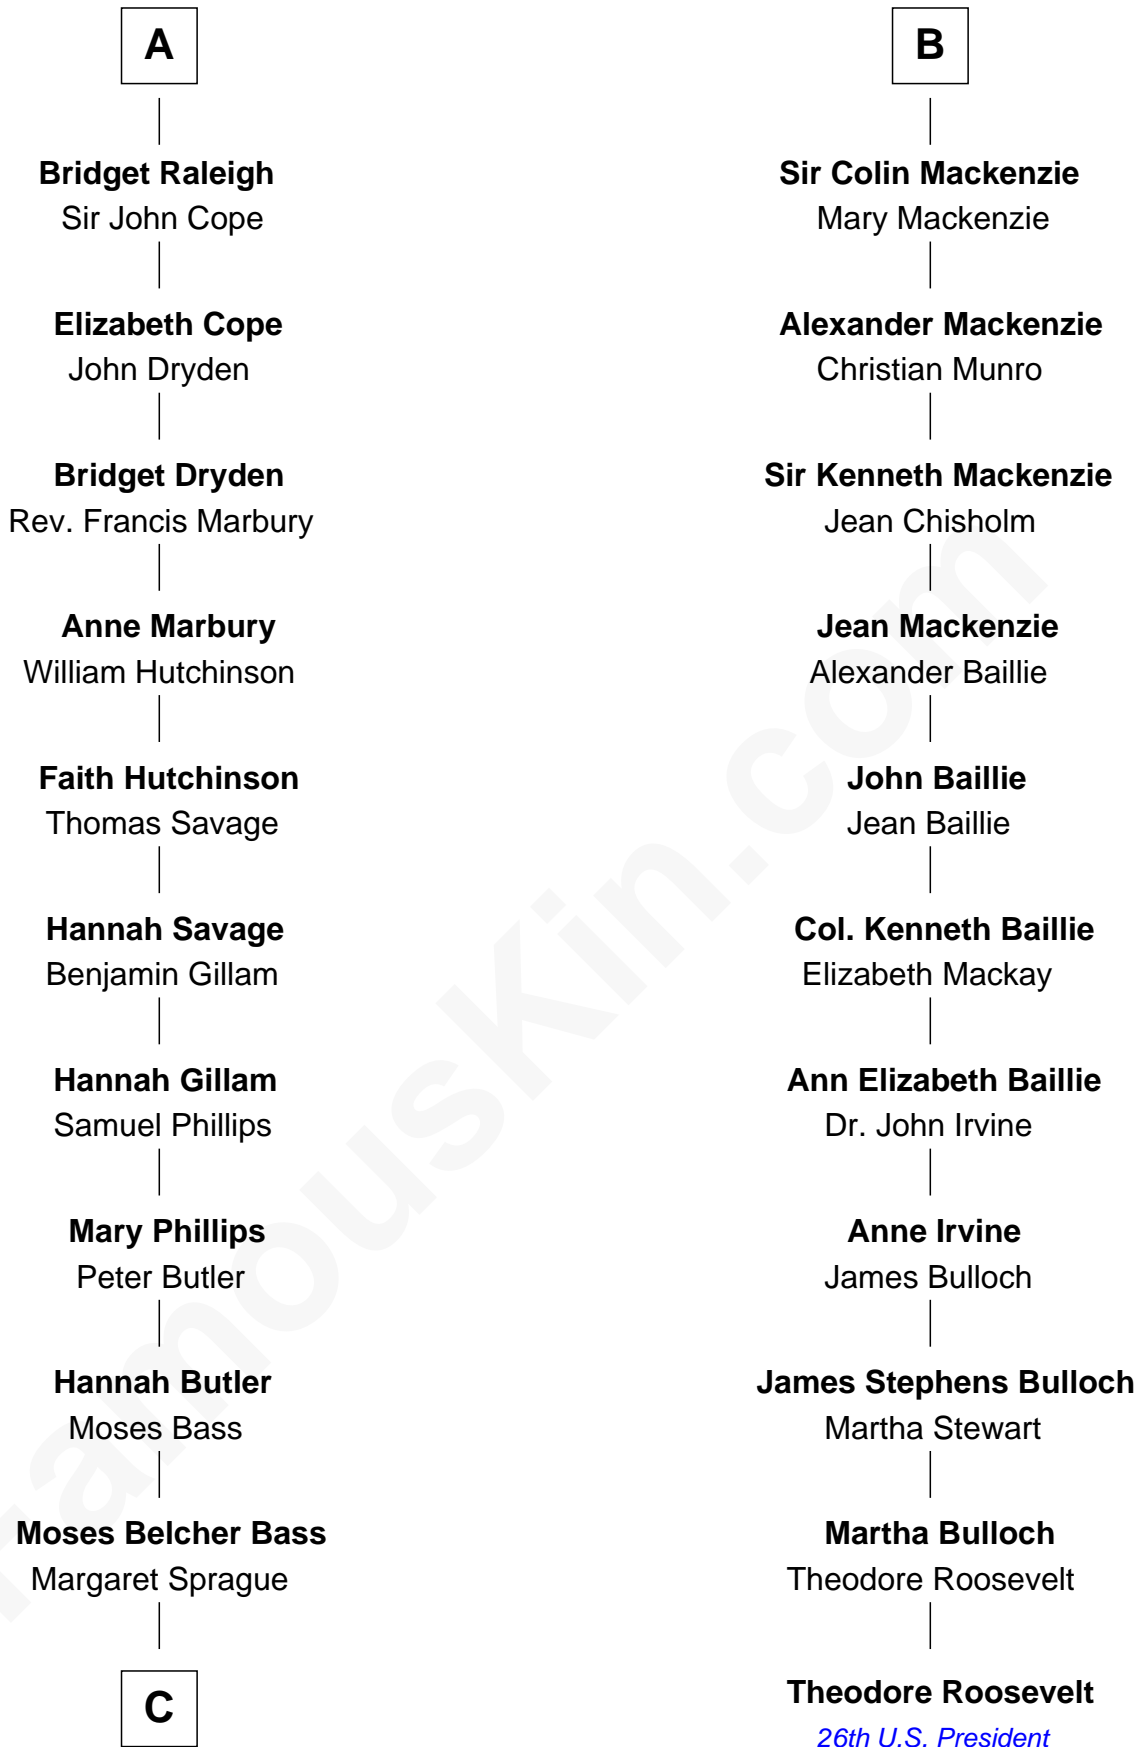

# FamousKin.com Relationship Chart of

**Erskine Childers**

*4th President of Ireland*

17th cousin 4 times removed of

**Theodore Roosevelt**

*26th U.S. President*

**Edmund Fitzalan**

Alice de Warenne

**C**

—  
**Mary Butler Bass**

Elisha Smith

—  
**Cordelia Miller Smith**

William Robert Pearmain

—  
**Margaret Cushing Pearmain**

Dr. Hamilton Osgood

—  
**Mary Alden Osgood**

Erskine Childers

—  
**Erskine Childers**

*4th President of Ireland*

FamousKin.com