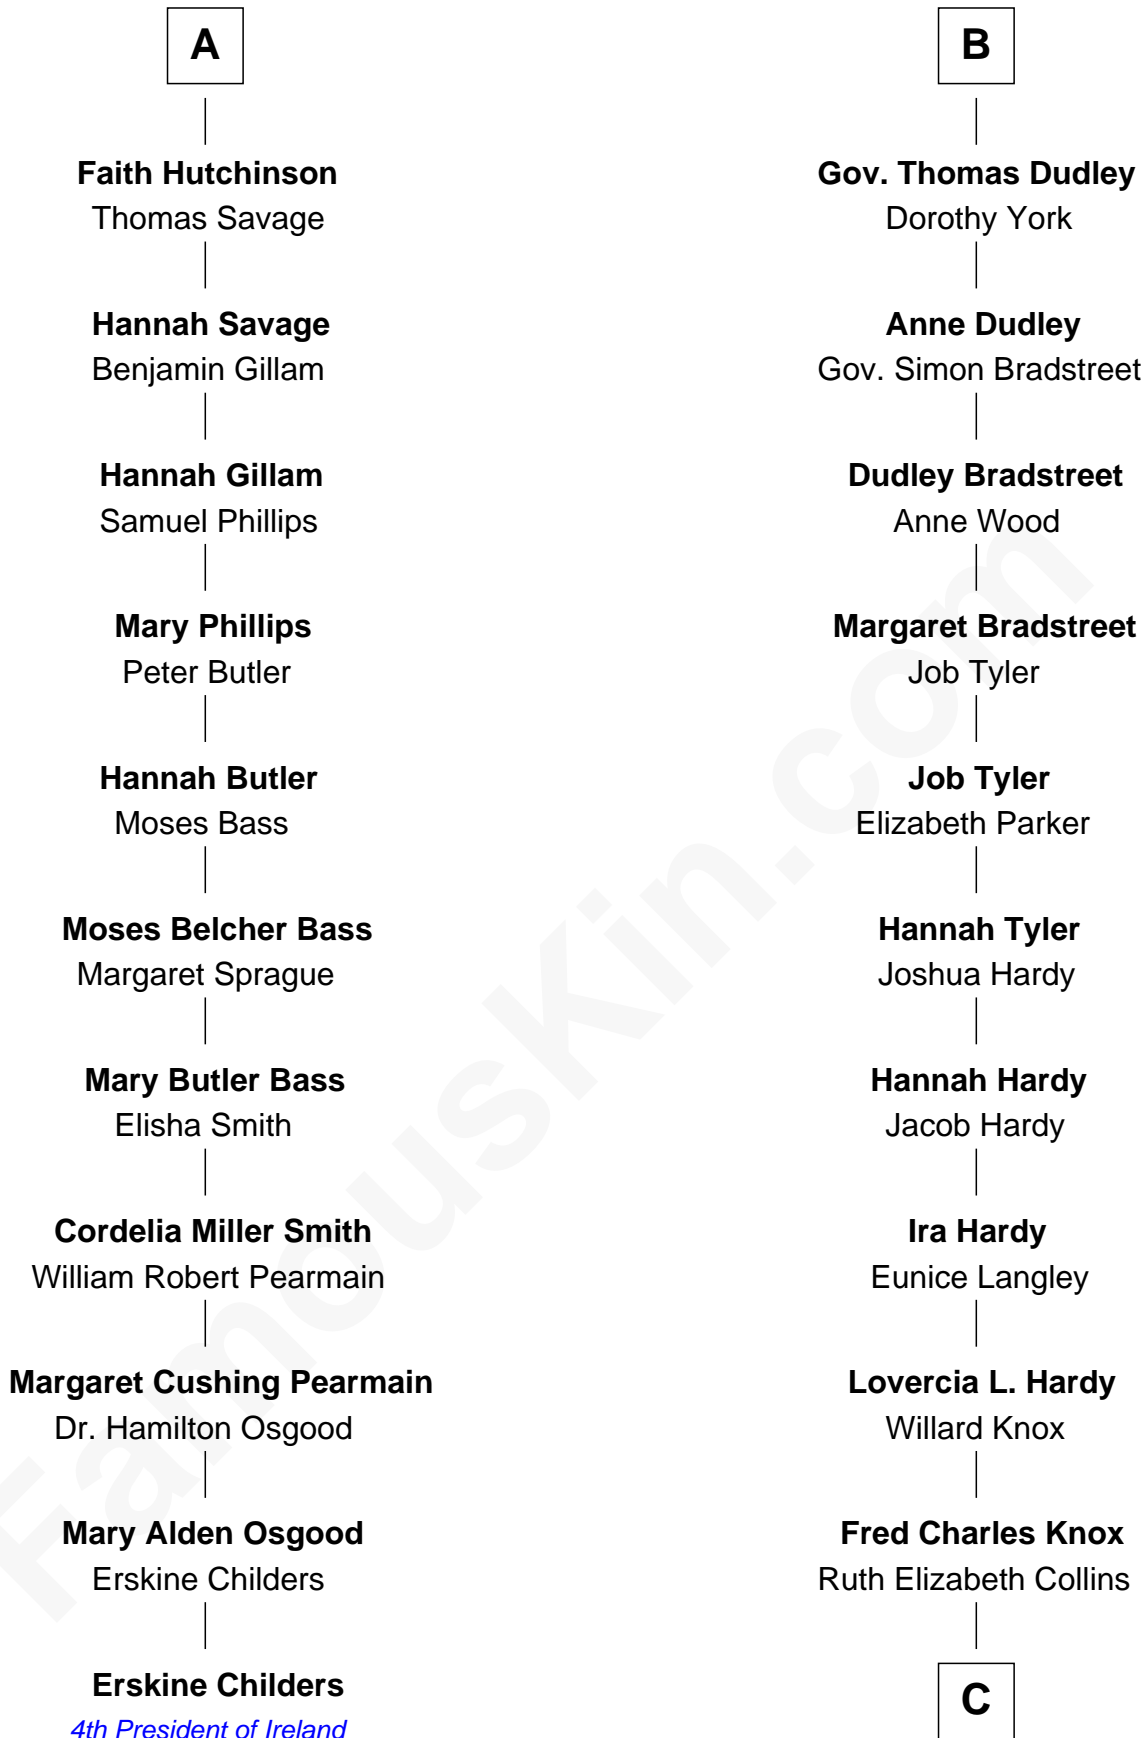

FamousKin.com

Relationship Chart of

Erskine Childers

4th President of Ireland

17th cousin 2 times removed of

James Taylor

Singer-Songwriter

Sir Walter Blount

Sancha de Ayala

Sir Thomas Blount
Margaret de Gresley

Sir Thomas Blount
Agnes Hawley

Anne Blount
William Marbury

Robert Marbury
Katherine Williamson

William Marbury
Agnes Lenton

Rev. Francis Marbury
Bridget Dryden

Anne Marbury
William Hutchinson

A

Constance Blount
Sir John Sutton

Sir John Sutton
Elizabeth Berkeley

Sir Edmund Sutton
Joyce Tiptoft

Sir Edward Sutton
Cecily Willoughby

Sir John Sutton
Cecily Grey

Sir Henry Dudley
----- Ashton

Probable

Roger Dudley
Susanna Thorne

B

C

Ella Angelique Knox
Henry Herman Woodard

Gertrude Arline Woodard
Dr. Isaac Montrose Taylor

James Taylor
Singer-Songwriter

FamousKin.com