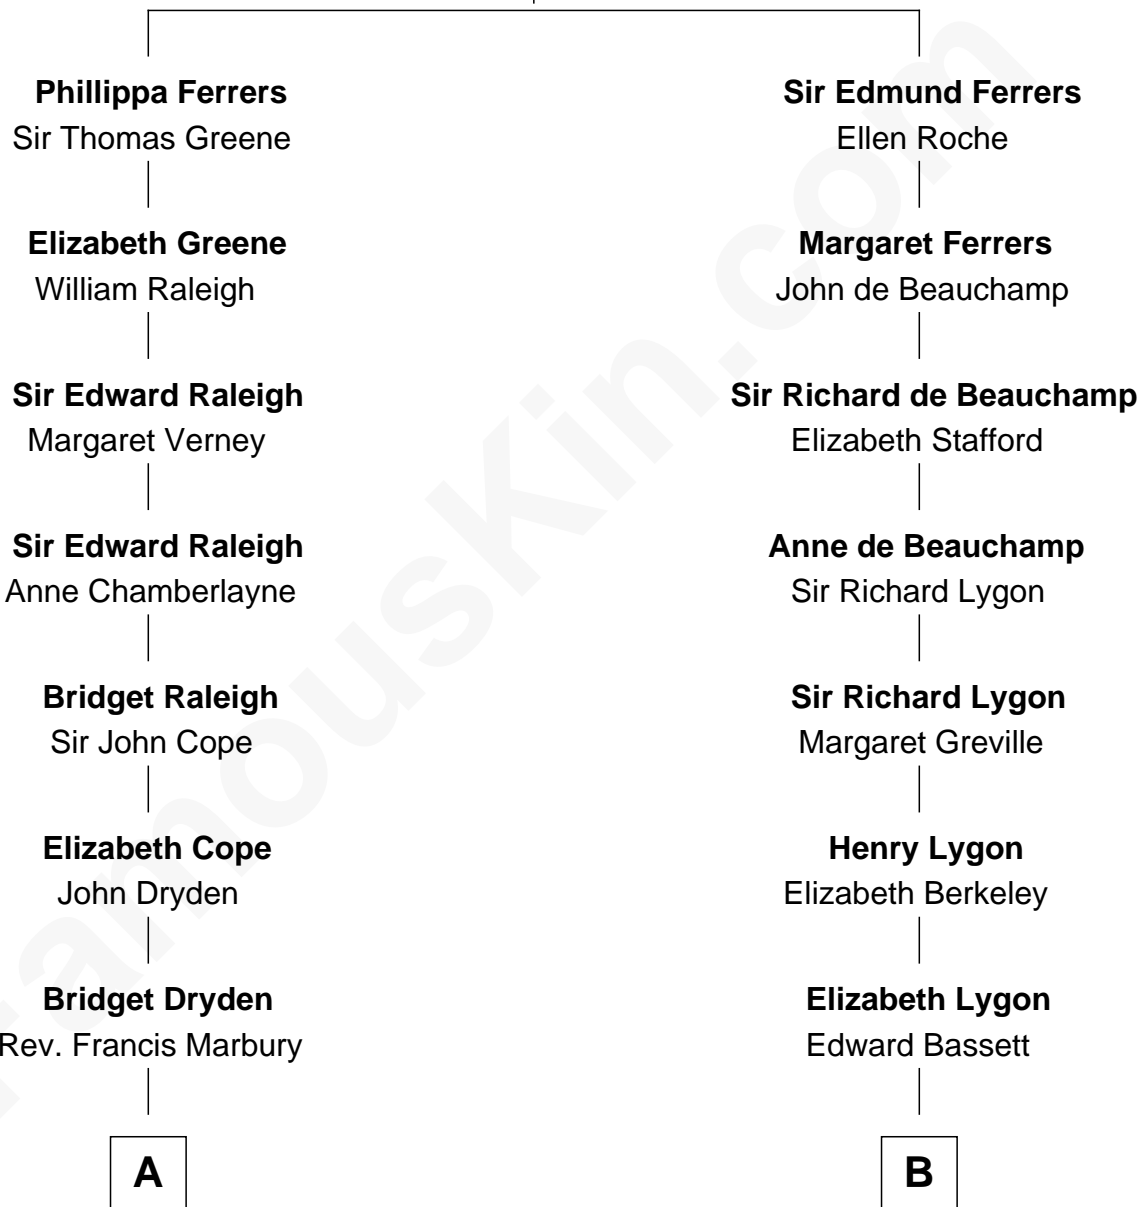

## Relationship Chart of

### Erskine Childers

4th President of Ireland

18th cousin 1 time removed of

**James Taylor**

Singer-Songwriter

**Robert de Ferrers**  
Margaret Despencer

**C**

**Mary Alden Osgood**  
Erskine Childers

**Erskine Childers**  
*4th President of Ireland*

**D**

**Theodosia Haynes**  
Alexander Taylor

**Dr. Isaac Montrose Taylor**  
Gertrude Arline Woodard

**James Taylor**  
*Singer-Songwriter*

FamousKin.com