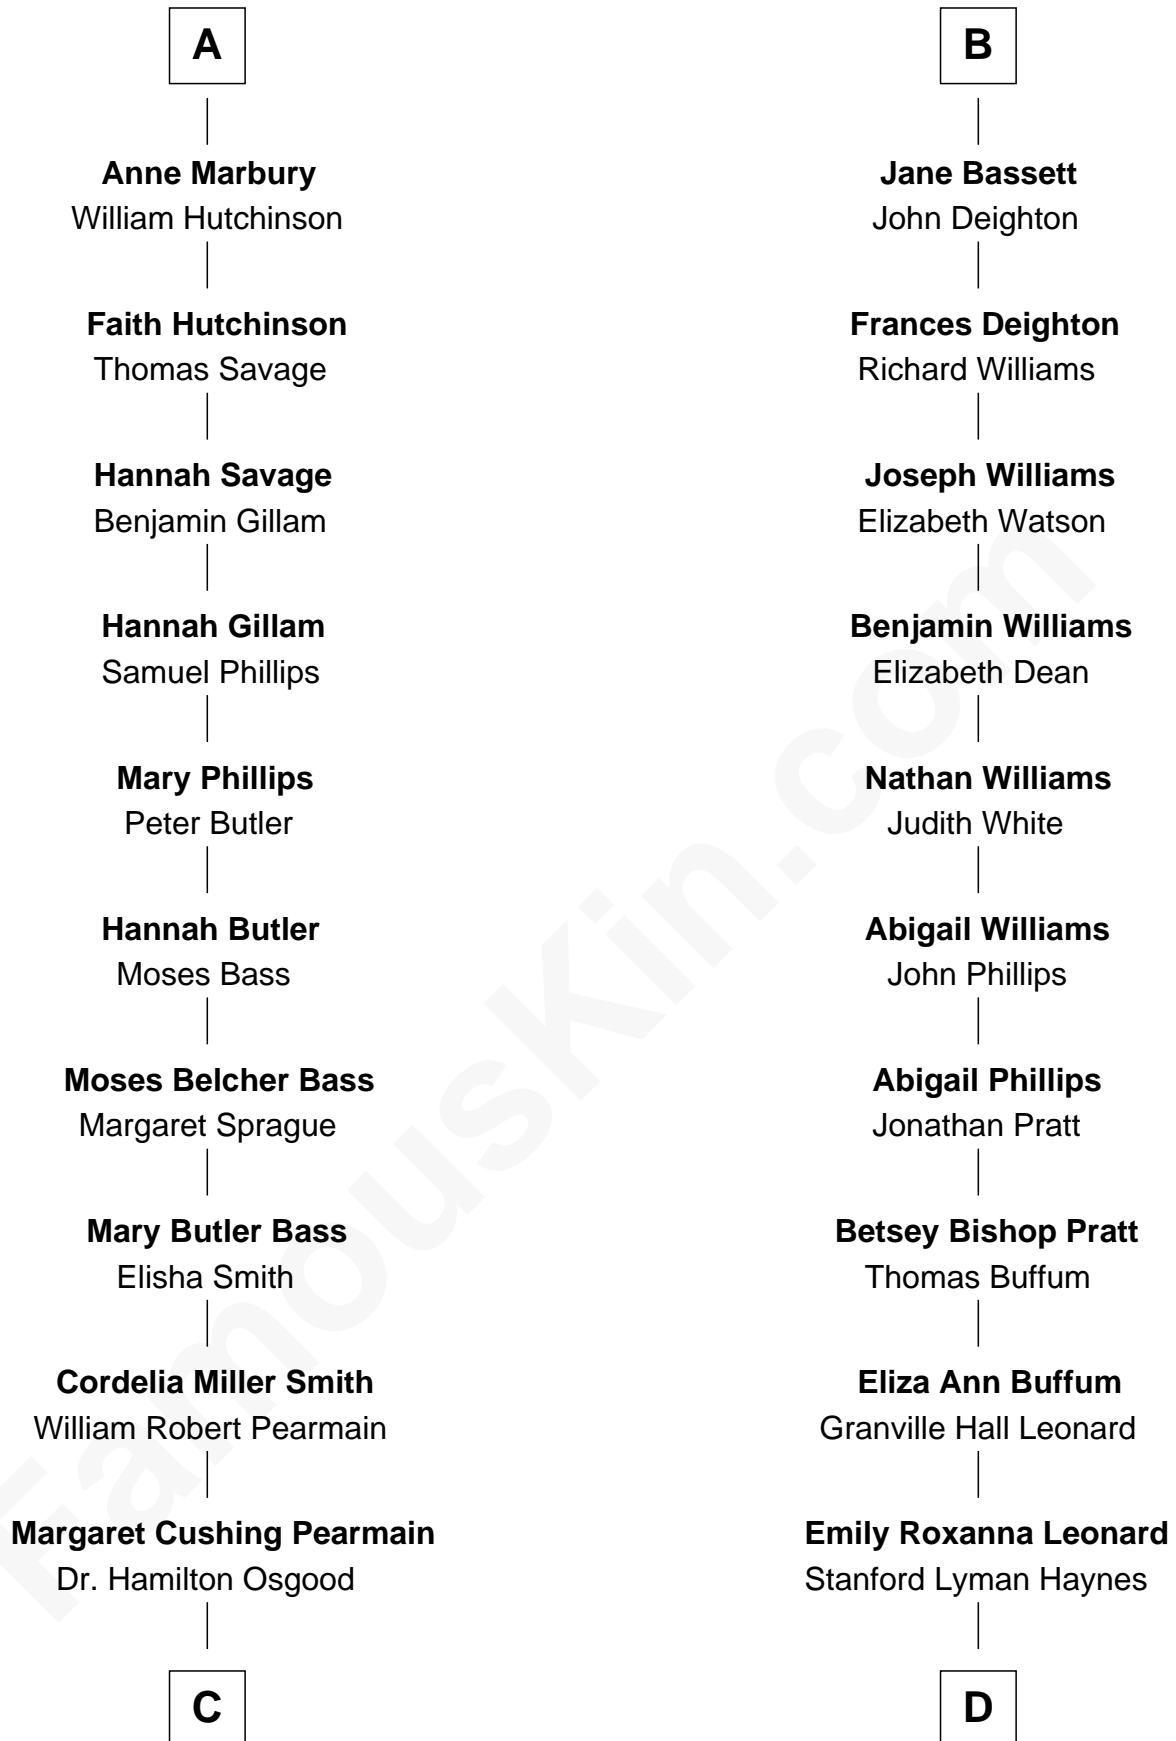

## Relationship Chart of

### Erskine Childers

4th President of Ireland

18th cousin 1 time removed of

**James Taylor**

Singer-Songwriter

**Robert de Ferrers**  
Margaret Despencer

**C**

**Mary Alden Osgood**  
Erskine Childers

**Erskine Childers**  
*4th President of Ireland*

**D**

**Theodosia Haynes**  
Alexander Taylor

**Dr. Isaac Montrose Taylor**  
Gertrude Arline Woodard

**James Taylor**  
*Singer-Songwriter*

FamousKin.com