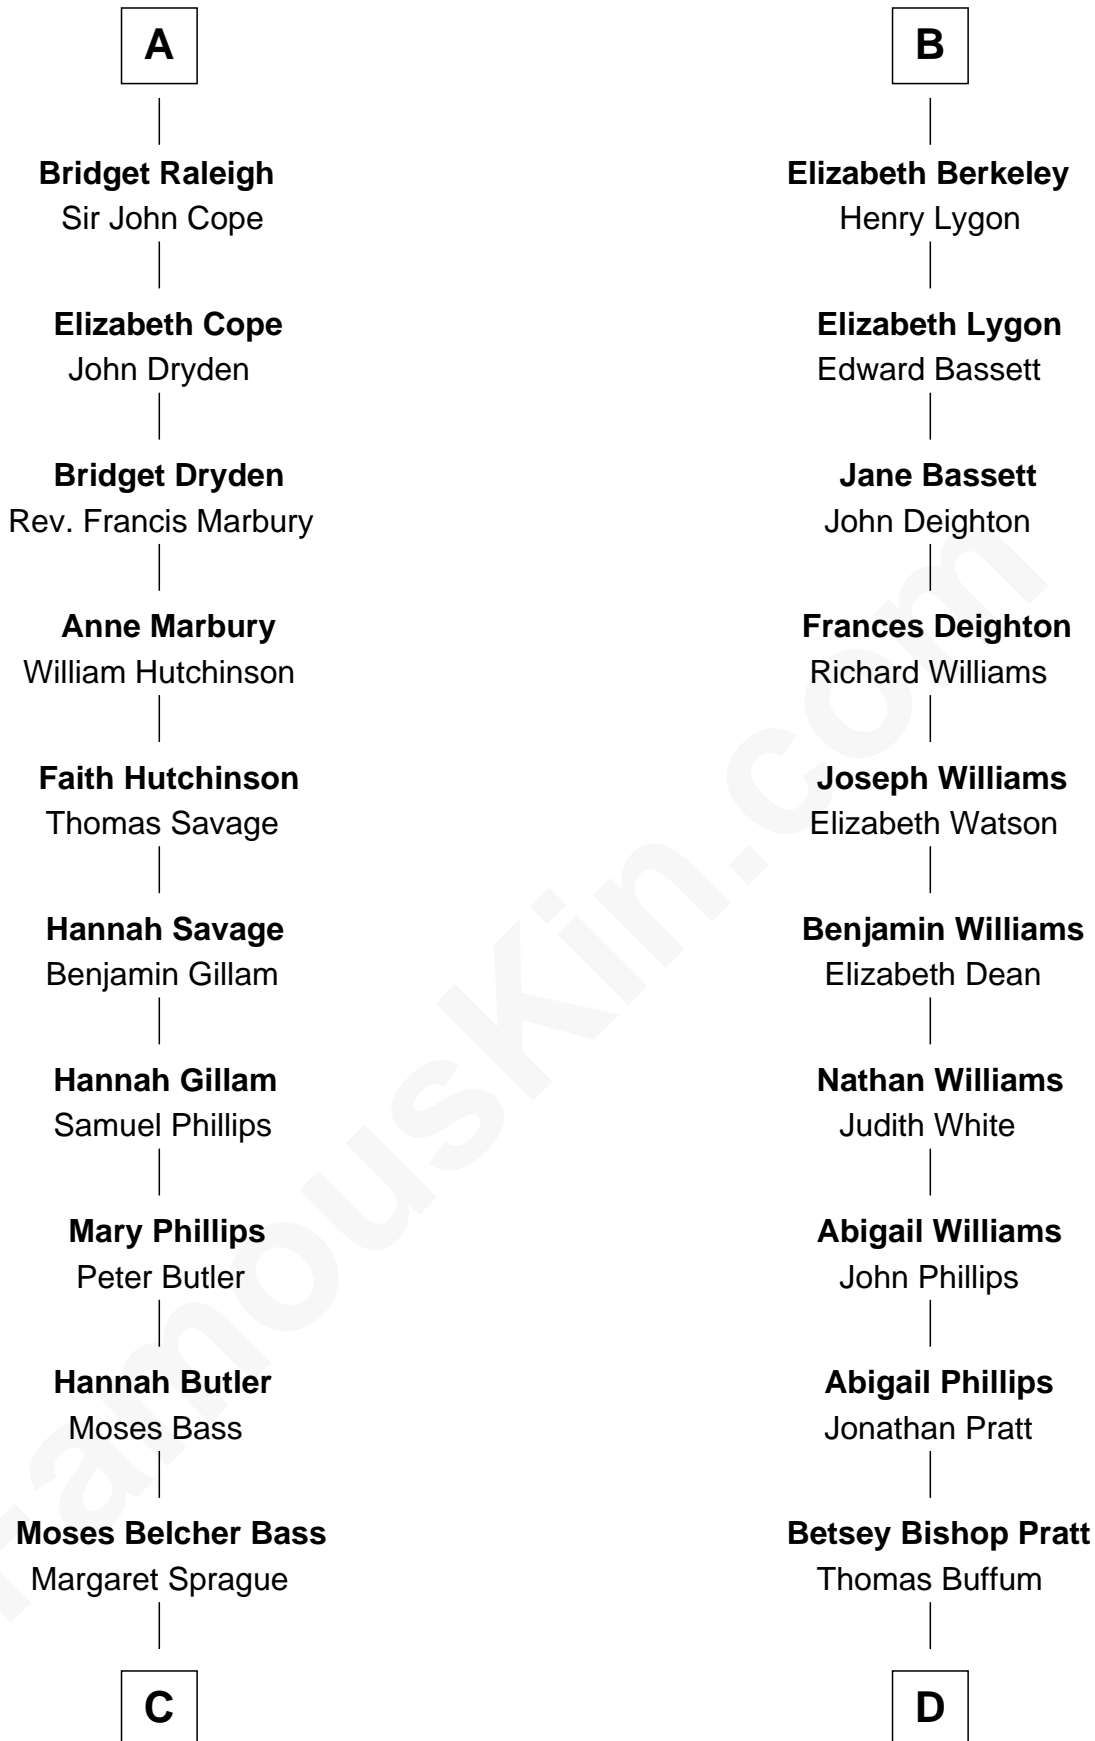

# FamousKin.com Relationship Chart of

**Erskine Childers**  
4th President of Ireland

21st cousin of

**James Taylor**  
Singer-Songwriter

**Edmund Fitzalan**  
Alice de Warenne

**C**

**Mary Butler Bass**

Elisha Smith

**Cordelia Miller Smith**

William Robert Pearmain

**Margaret Cushing Pearmain**

Dr. Hamilton Osgood

**Mary Alden Osgood**

Erskine Childers

**Erskine Childers**

*4th President of Ireland*

**D**

**Eliza Ann Buffum**

Granville Hall Leonard

**Emily Roxanna Leonard**

Stanford Lyman Haynes

**Theodosia Haynes**

Alexander Taylor

**Dr. Isaac Montrose Taylor**

Gertrude Arline Woodard

**James Taylor**

*Singer-Songwriter*