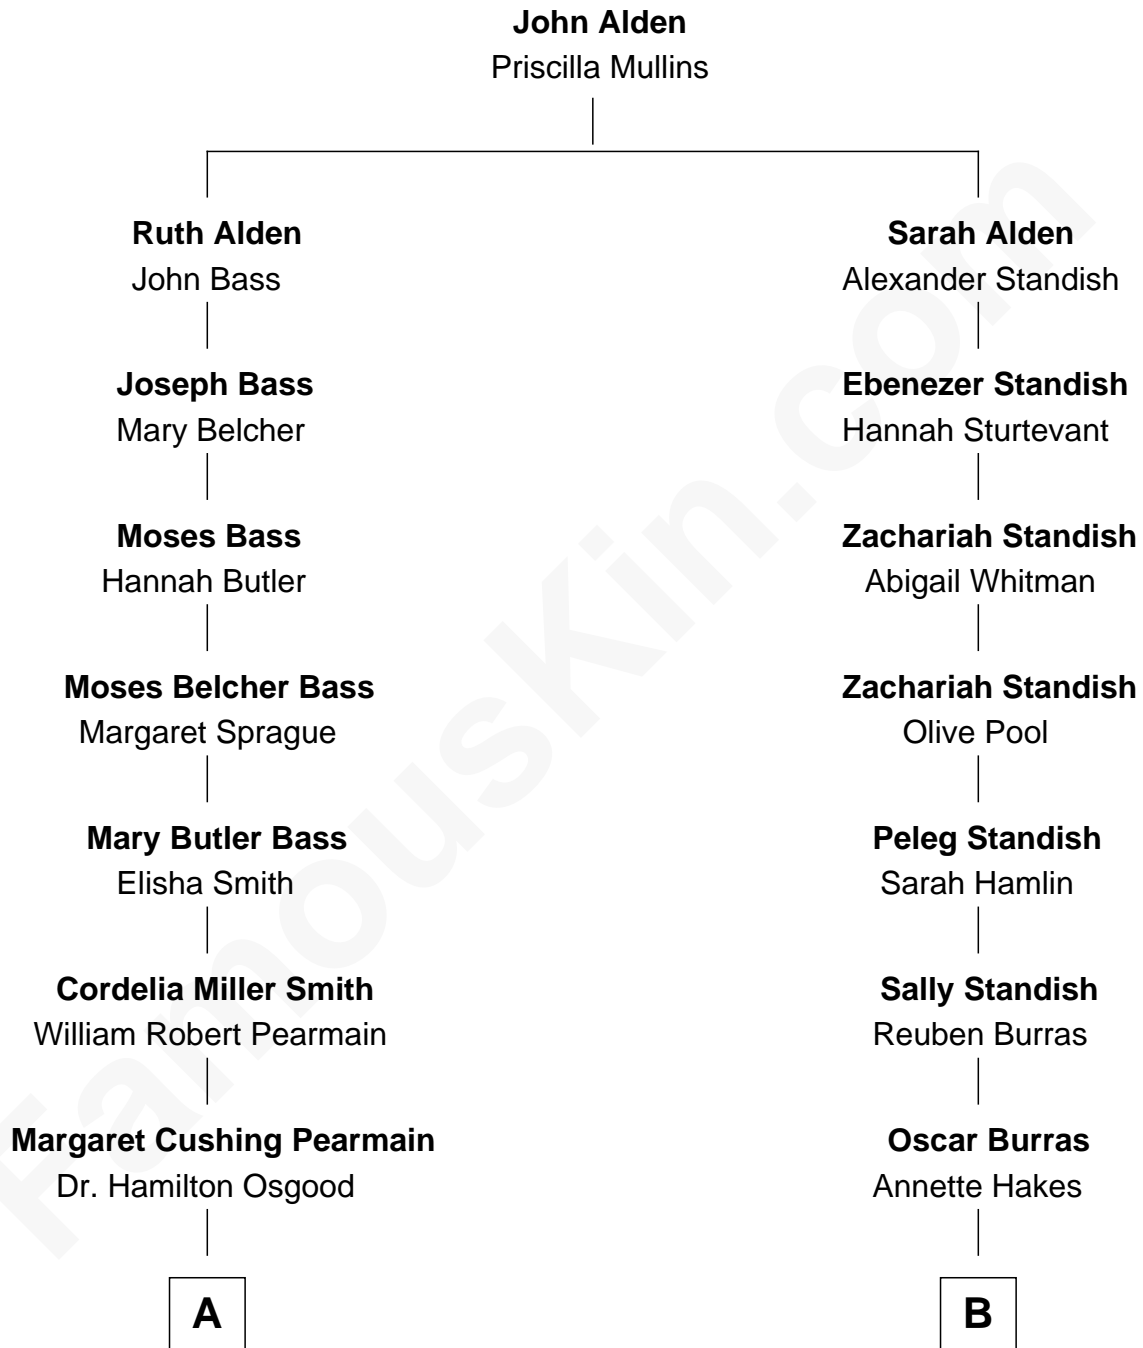

## Relationship Chart of

### Erskine Childers

4th President of Ireland

8th cousin 2 times removed of

**Dan Quayle**

44th U.S. Vice-President

**A**

**Mary Alden Osgood**

Erskine Childers