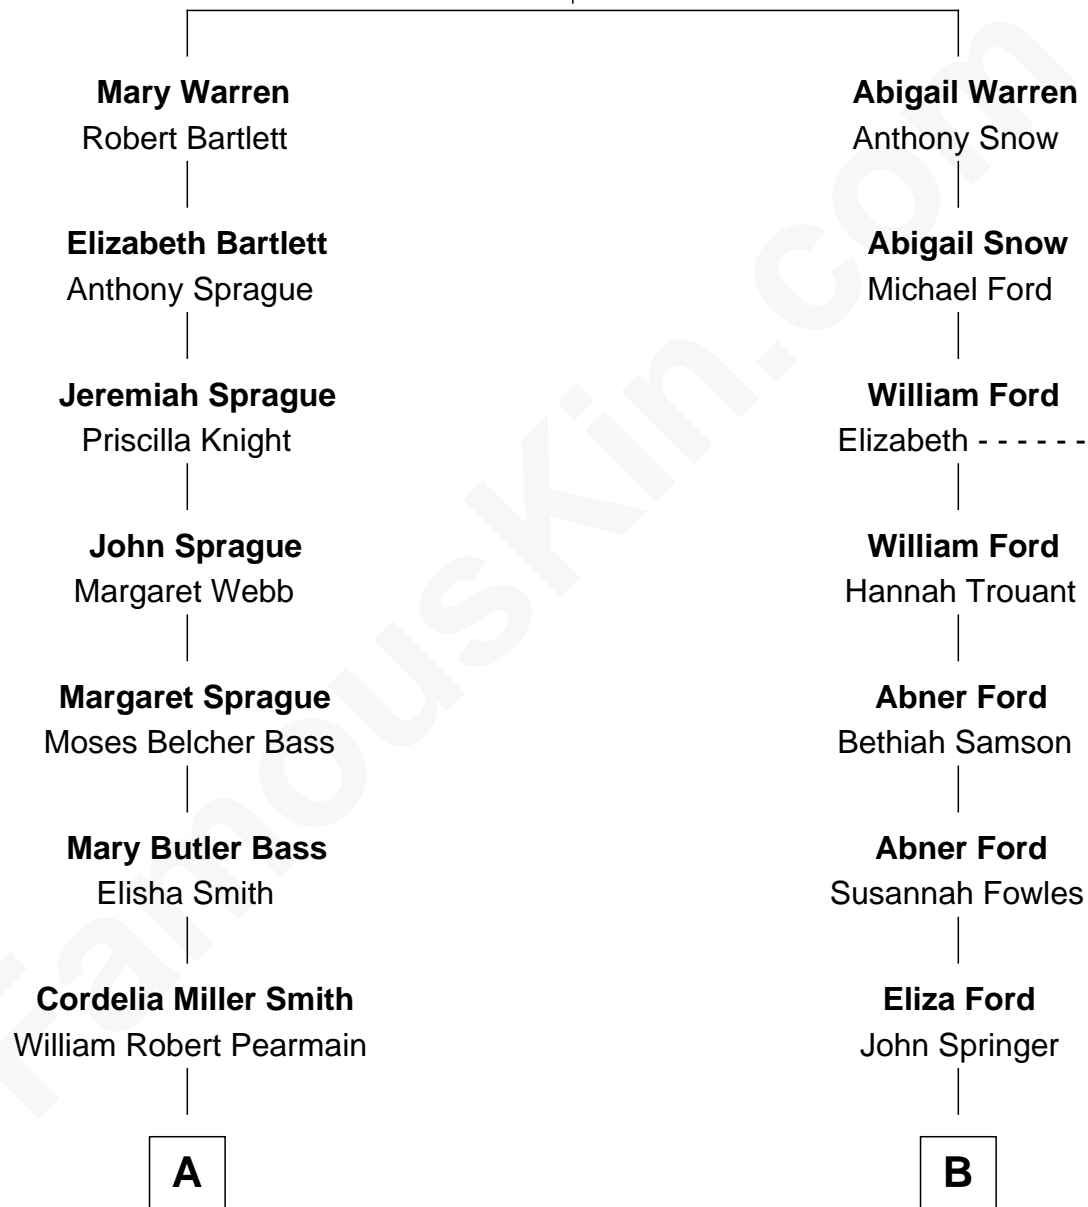

FamousKin.com Relationship Chart of

Erskine Childers

4th President of Ireland

9th cousin 2 times removed of

Marie-Chantal Miller

Crown Princess of Greece

Richard Warren
Elizabeth Walker

A

Margaret Cushing Pearmain
Dr. Hamilton Osgood

Mary Alden Osgood
Erskine Childers

Erskine Childers
4th President of Ireland

B

Elizabeth Ann Springer
Charles Herman Miller

Ellis John Springer Miller
Blanche Louise Appleton