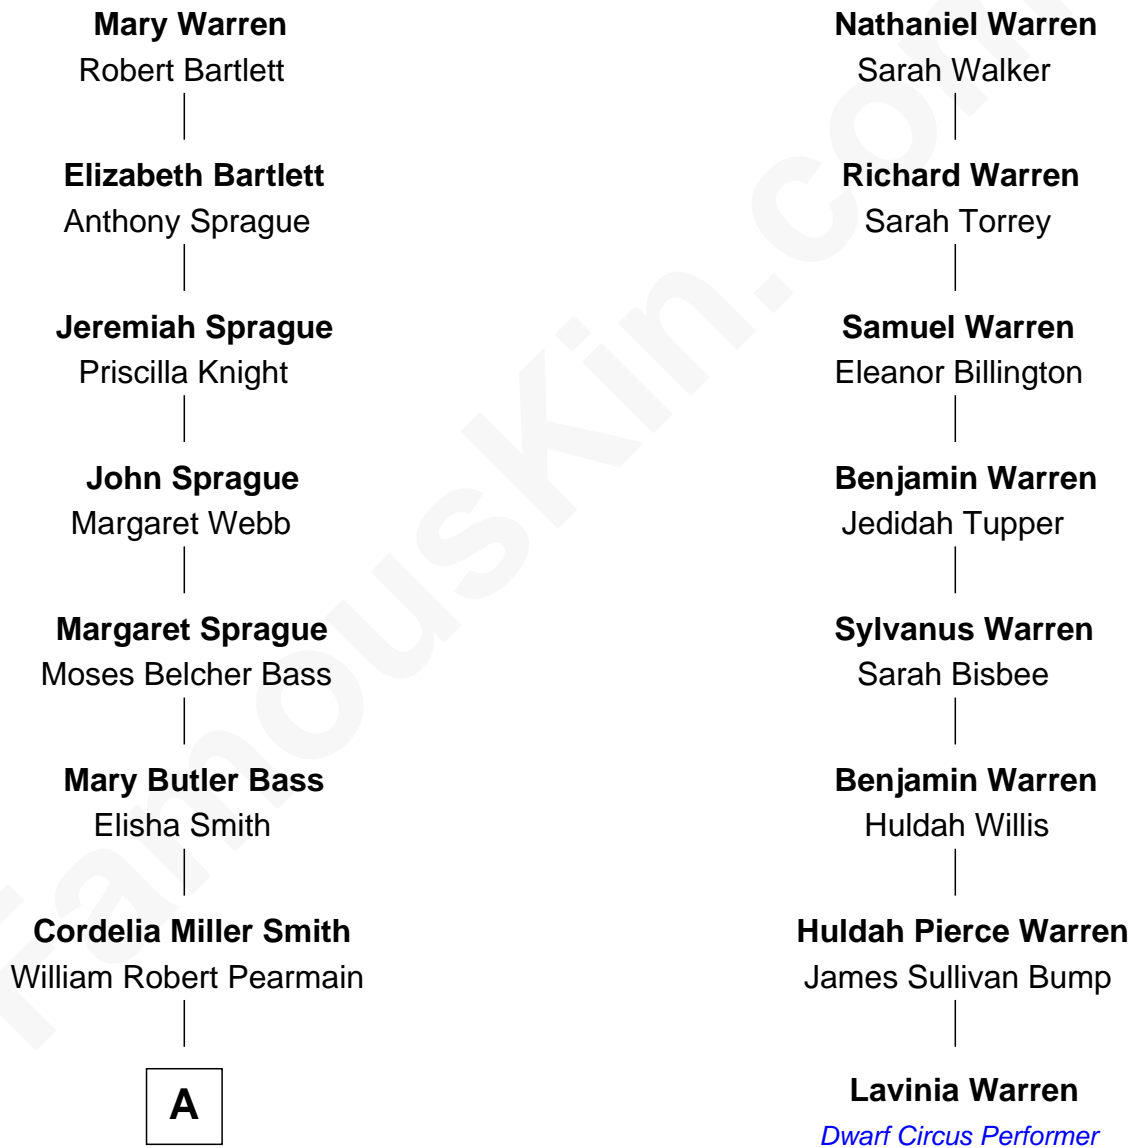

## Relationship Chart of

### Erskine Childers

4th President of Ireland

7th cousin 2 times removed of

**Lavinia Warren**

Dwarf Circus Performer

**Richard Warren**  
Elizabeth Walker

**A**

—  
**Margaret Cushing Pearmain**

Dr. Hamilton Osgood

—  
**Mary Alden Osgood**

Erskine Childers

—  
**Erskine Childers**

*4th President of Ireland*

FamousKin.com