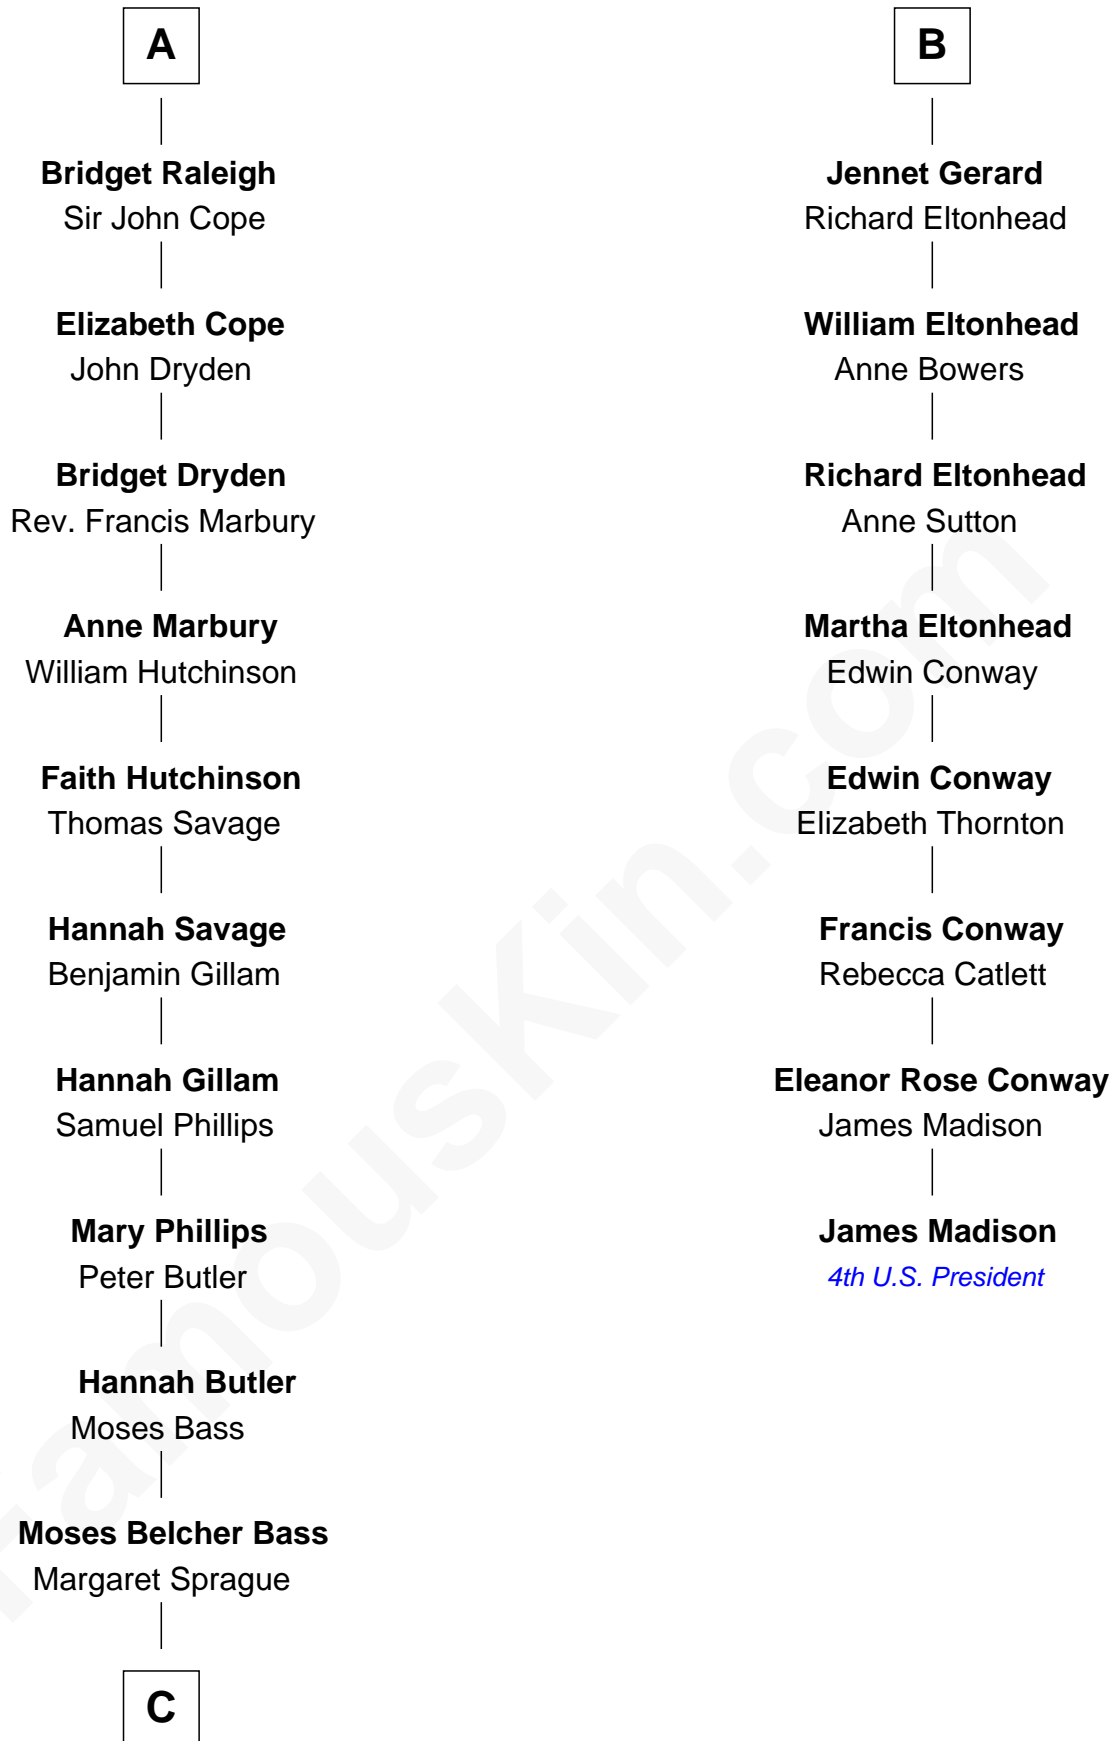

## Relationship Chart of

### Erskine Childers

*4th President of Ireland*

14th cousin 7 times removed of

**James Madison**

*4th U.S. President*

**Edmund Fitzalan**

Alice de Warenne

**C**

—  
**Mary Butler Bass**

Elisha Smith

—  
**Cordelia Miller Smith**

William Robert Pearmain

—  
**Margaret Cushing Pearmain**

Dr. Hamilton Osgood

—  
**Mary Alden Osgood**

Erskine Childers