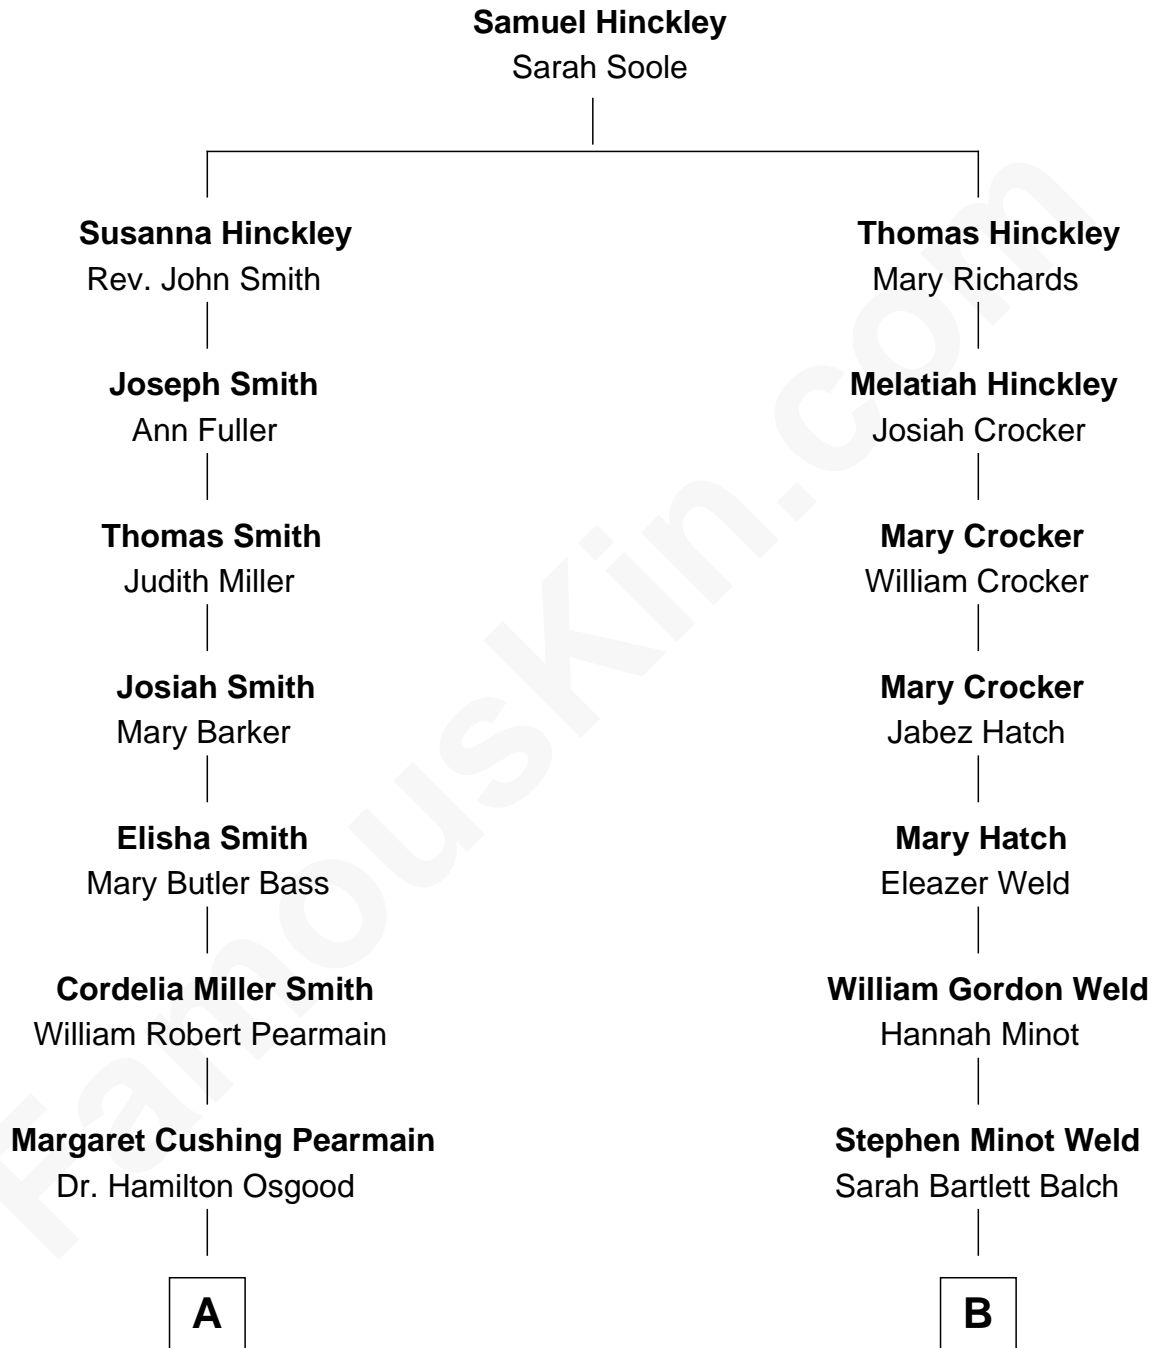

FamousKin.com

Relationship Chart of

Erskine Childers

4th President of Ireland

8th cousin 2 times removed of

Tuesday Weld

TV and Movie Actress

A

Sarah Lothrop King

Lothrop Motley Weld

Yosene Balfour Ker

Tuesday Weld

TV and Movie Actress

FamousKin.com