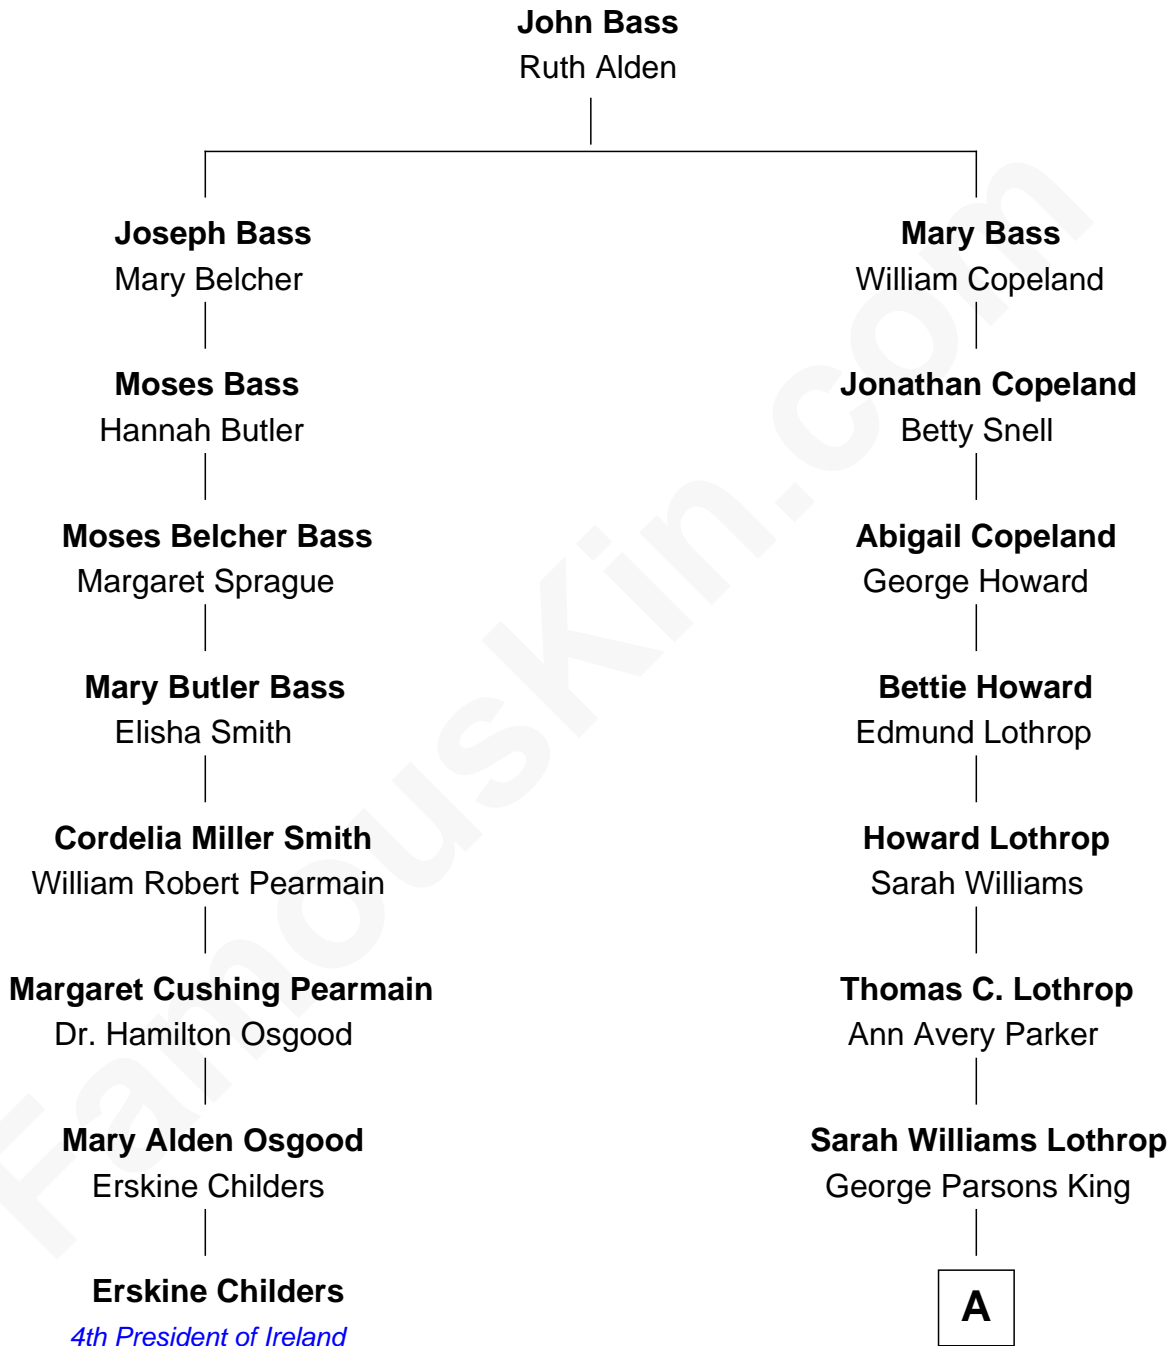

FamousKin.com

Relationship Chart of

Erskine Childers

4th President of Ireland

7th cousin 2 times removed of

Tuesday Weld

TV and Movie Actress

A

Sarah Lothrop King
Edward Motley Weld

Lothrop Motley Weld
Yosene Balfour Ker

Tuesday Weld
TV and Movie Actress

FamousKin.com